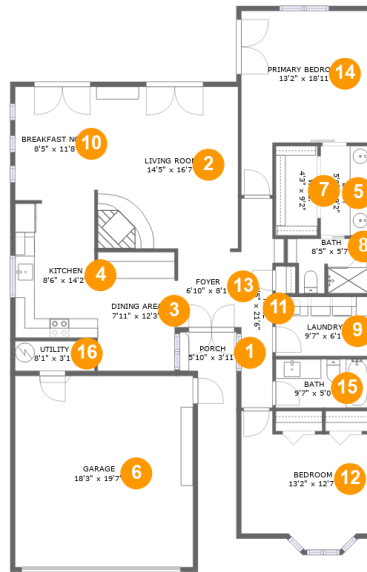

1105 East Tapatio Drive, Pointe Tapatio, Phoenix, Maricopa County, Arizona, United States, 85020

Property Summary

 **1** garages

 **2** bedrooms

 **2** bathrooms

 **0** half baths

 **1** floors

 **1,287** Gross Living Area sqft

 **1,856** total sqft

1105 East Tapatio Drive, Pointe Tapatio, Phoenix, Maricopa County, Arizona, United States, 85020

Room Dimensions

Floor 1

Total sqft: 1856

Living area: 1287

#	Room name	Dimensions	Area (sqft)	Counted as Living Area
1	Porch	5'10" x 3'11"	23 sq. ft	No
2	Living Room	14'5" x 16'7"	240 sq. ft	Yes
3	Dining Area	7'11" x 12'3"	97 sq. ft	Yes
4	Kitchen	8'6" x 14'2"	116 sq. ft	No
5	Bath	5'0" x 9'2"	46 sq. ft	Yes
6	Garage	18'3" x 19'7"	359 sq. ft	No
7	W.i.c.	4'3" x 9'2"	39 sq. ft	Yes
8	Bath	8'5" x 5'7"	42 sq. ft	Yes
9	Laundry	9'7" x 6'1"	59 sq. ft	Yes
10	Breakfast Nook	8'5" x 11'8"	99 sq. ft	Yes
11	Hall	4'5" x 21'6"	72 sq. ft	Yes

**1105 East Tapatio Drive, Pointe Tapatio, Phoenix,
Maricopa County, Arizona, United States, 85020**

#	Room name	Dimensions	Area (sqft)	Counted as Living Area
12	Bedroom	13'2" x 12'7"	151 sq. ft	Yes
13	Foyer	6'10" x 8'1"	54 sq. ft	Yes
14	Primary Bedroom	13'2" x 18'11"	195 sq. ft	Yes
15	Bath	9'7" x 5'0"	48 sq. ft	Yes
16	Utility	8'1" x 3'1"	25 sq. ft	No