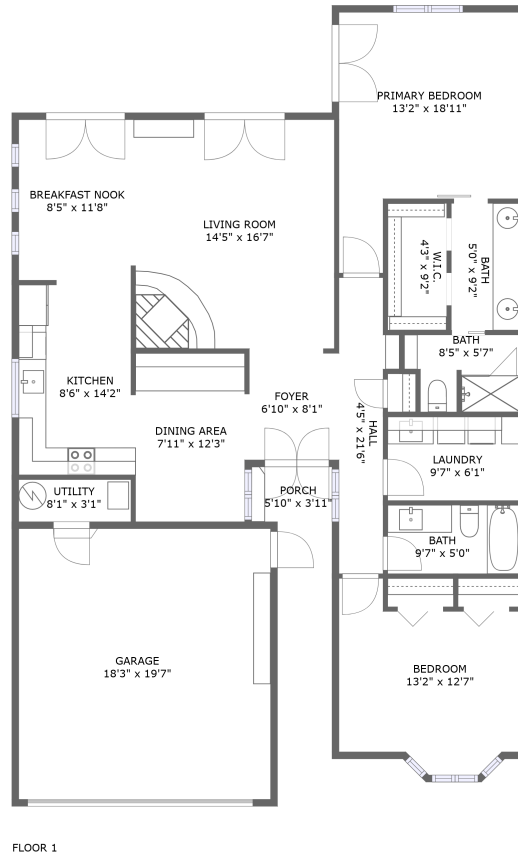

1105 East Tapatio Drive, Pointe Tapatio, Phoenix, Maricopa County, Arizona, United States, 85020

Property Summary

 **1** garages

 **2** bedrooms

 **2** bathrooms

 **0** half baths

 **1** floors

 **1,287** Gross Living Area sqft

 **1,856** total sqft

1105 East Tapatio Drive, Pointe Tapatio, Phoenix, Maricopa County, Arizona, United States, 85020

Room Dimensions

Floor 1

Total sqft: 1856

Living area: 1287

#	Room name	Dimensions	Area (sqft)	Counted as Living Area
1	Porch	5'10" x 3'11"	23 sq. ft	No
2	Living Room	14'5" x 16'7"	240 sq. ft	Yes
3	Dining Area	7'11" x 12'3"	97 sq. ft	Yes
4	Kitchen	8'6" x 14'2"	116 sq. ft	No
5	Bath	5'0" x 9'2"	46 sq. ft	Yes
6	Garage	18'3" x 19'7"	359 sq. ft	No
7	W.i.c.	4'3" x 9'2"	39 sq. ft	Yes
8	Bath	8'5" x 5'7"	42 sq. ft	Yes
9	Laundry	9'7" x 6'1"	59 sq. ft	Yes
10	Breakfast Nook	8'5" x 11'8"	99 sq. ft	Yes
11	Hall	4'5" x 21'6"	72 sq. ft	Yes

**1105 East Tapatio Drive, Pointe Tapatio, Phoenix,
Maricopa County, Arizona, United States, 85020**

#	Room name	Dimensions	Area (sqft)	Counted as Living Area
12	Bedroom	13'2" x 12'7"	151 sq. ft	Yes
13	Foyer	6'10" x 8'1"	54 sq. ft	Yes
14	Primary Bedroom	13'2" x 18'11"	195 sq. ft	Yes
15	Bath	9'7" x 5'0"	48 sq. ft	Yes
16	Utility	8'1" x 3'1"	25 sq. ft	No