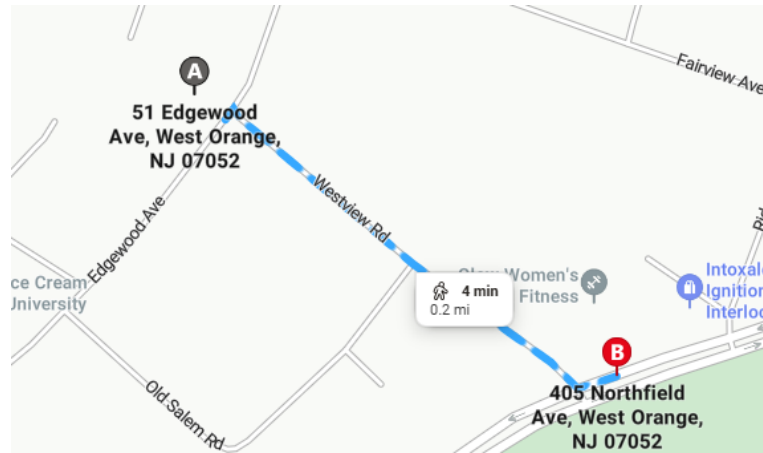

COACH USA SCHEDULE—THIS BUS SERVICE STOPS AT 405 NORTHFIELD AT END OF WESTVIEW

[Northfield Ave - Richard J. Codey Arena to Port Authority Bus Terminal Bus Schedules | Coach USA](#)

**Community Coach (77 Local)**

5:58 AM

Northfield Ave - Richard J. Codey Arena - West Orange, NJ

0hr 52min

[Show Stops](#) ▾

6:50 AM

Port Authority Bus Terminal - New York, NY

[Show on Map](#) ▾

**STATUS:** Bus #17008 departed 5 minute(s) late and arrived at the destination 2 minute(s) late

**Community Coach (77 Local)**

6:28 AM

Northfield Ave - Richard J. Codey Arena - West Orange, NJ

0hr 35min

7:03 AM

Port Authority Bus Terminal - New York, NY

[Show on Map](#) ▾

**STATUS:** Bus #17014 departed on time and arrived at the destination on time

**Community Coach (77 Local)**

6:43 AM

Northfield Ave - Richard J. Codey Arena - West Orange, NJ

0hr 35min

7:18 AM

Port Authority Bus Terminal - New York, NY

[Show on Map](#) ▾