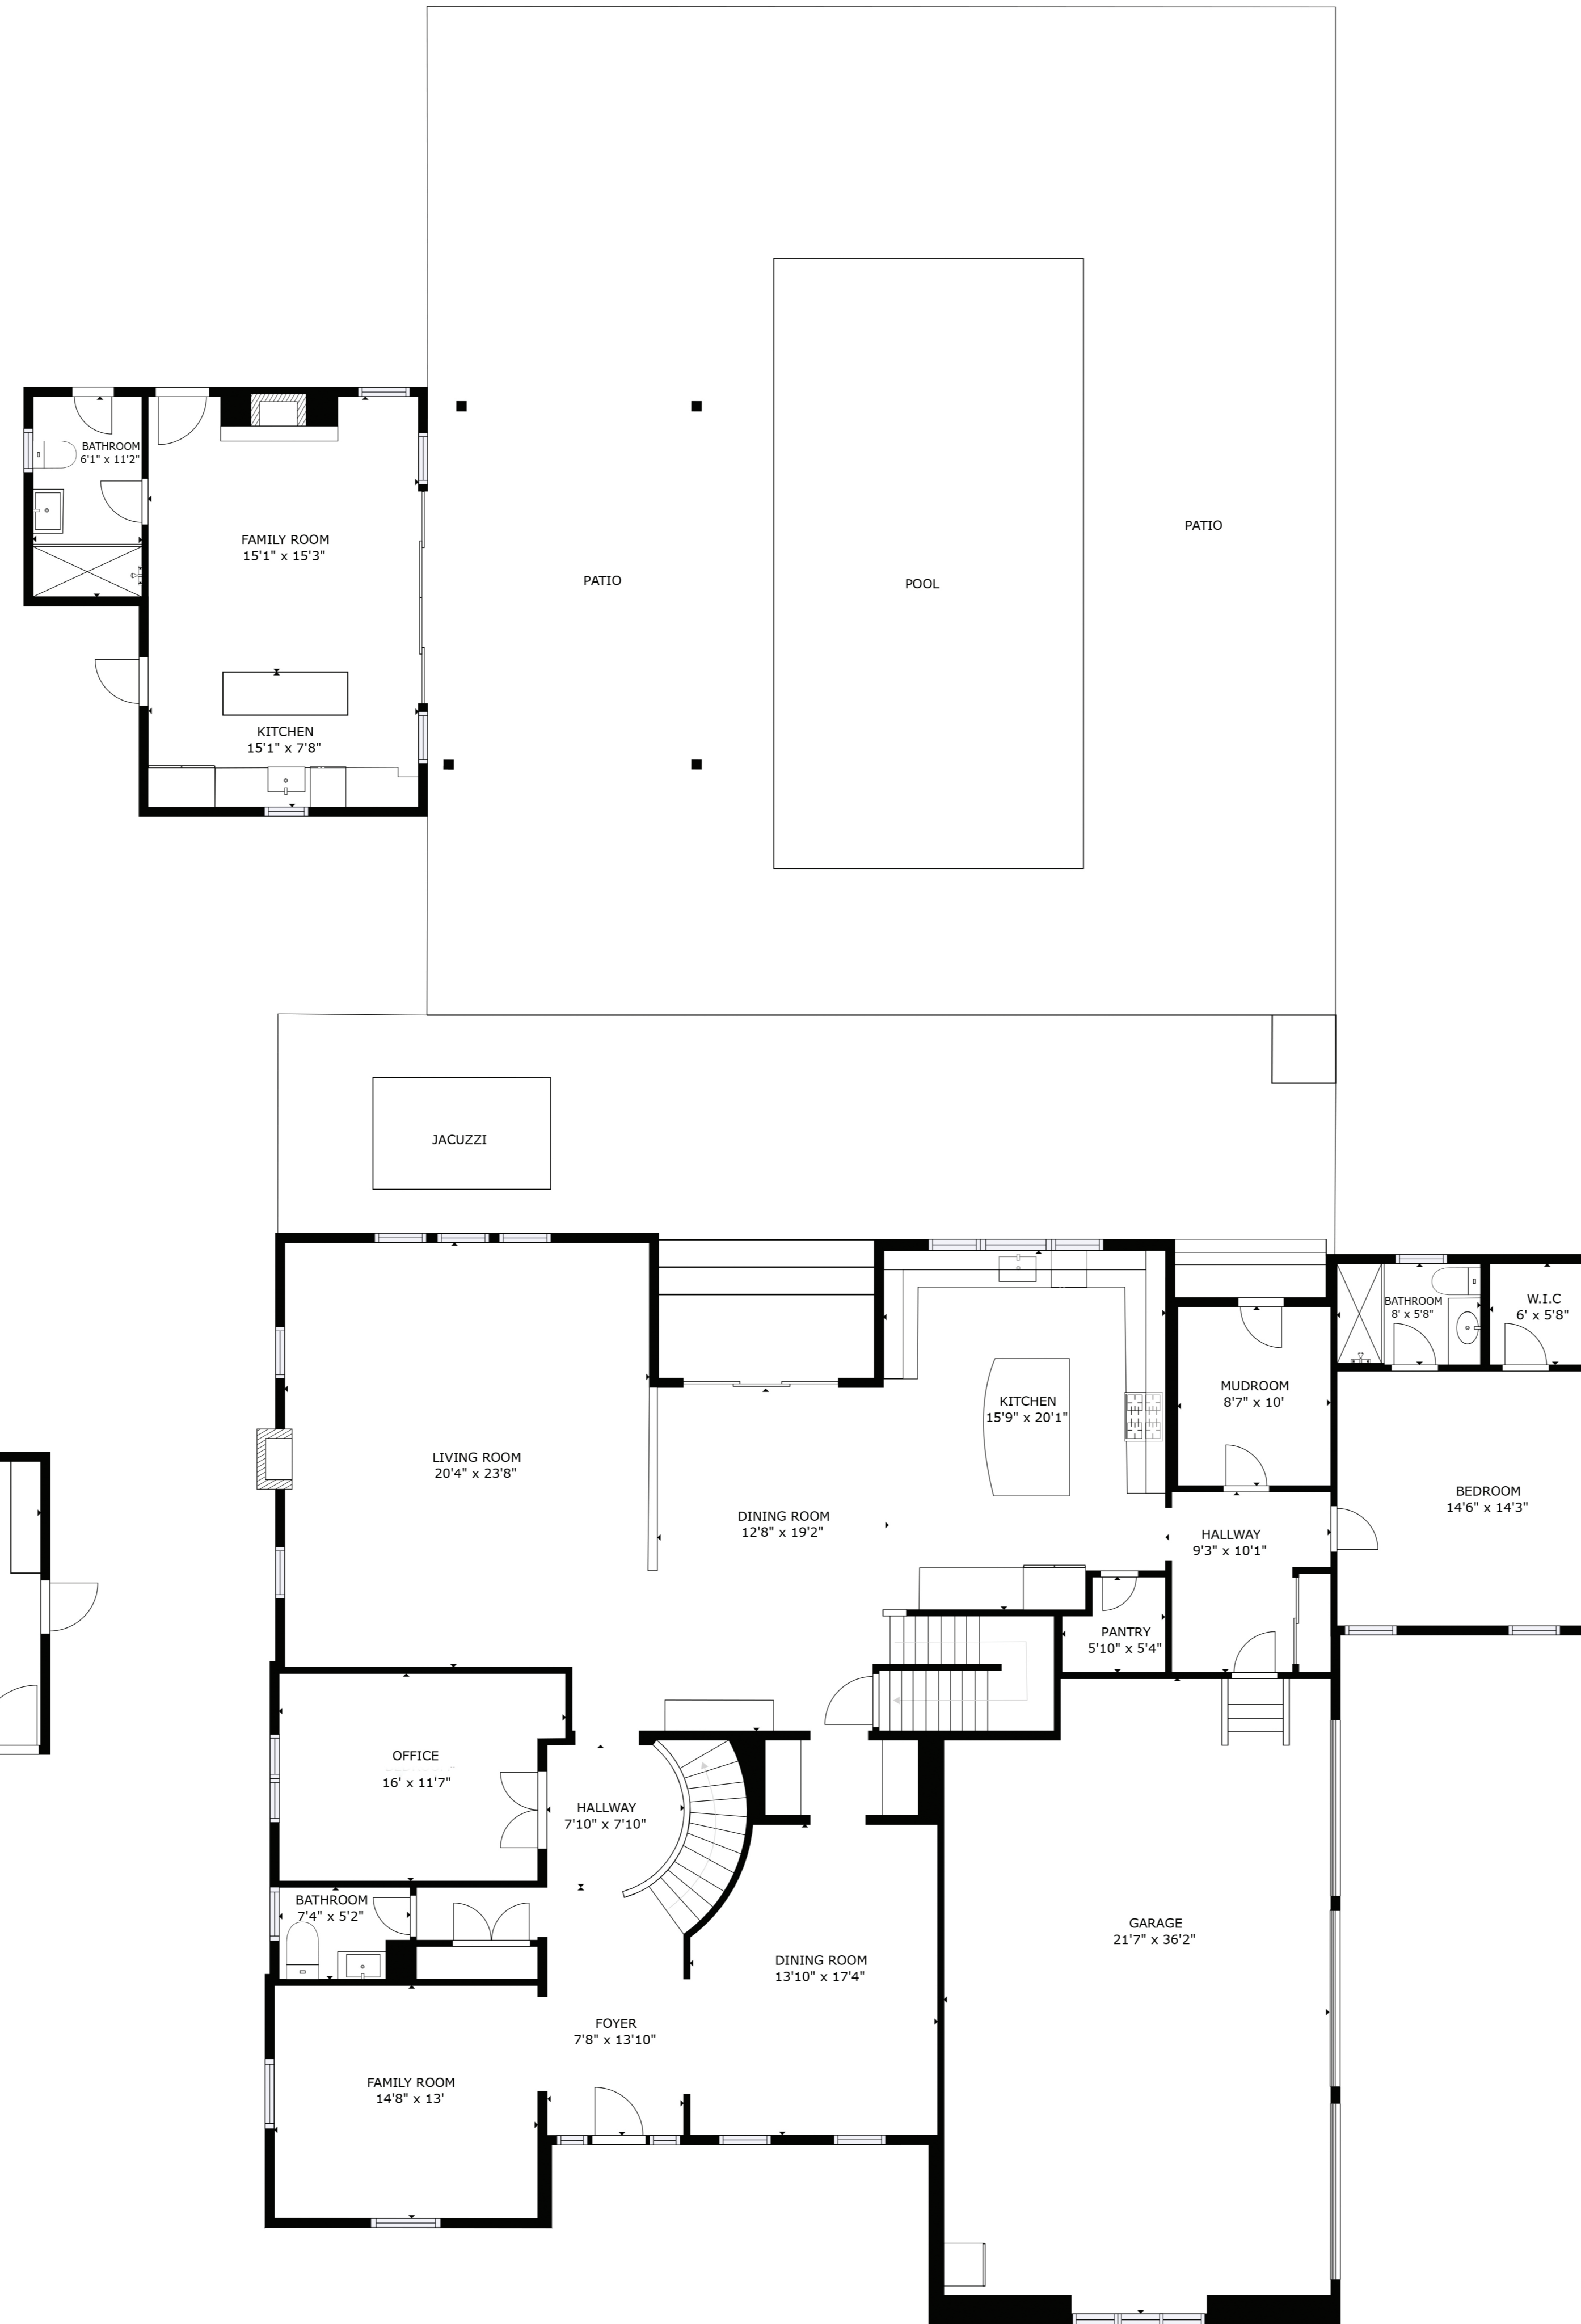

FLOOR 1

FLOOR 2

FLOOR 3

GROSS INTERNAL AREA  
 FLOOR 1: 2085 sq ft, FLOOR 2: 2604 sq ft, FLOOR 3: 2468 sq ft  
 EXCLUDED AREAS; GARAGE: 756 sq ft, PATIO: 3582 sq ft  
 TOTAL: 7157 sq ft  
 SIZES AND DIMENSIONS ARE APPROXIMATE, ACTUAL MAY VARY.