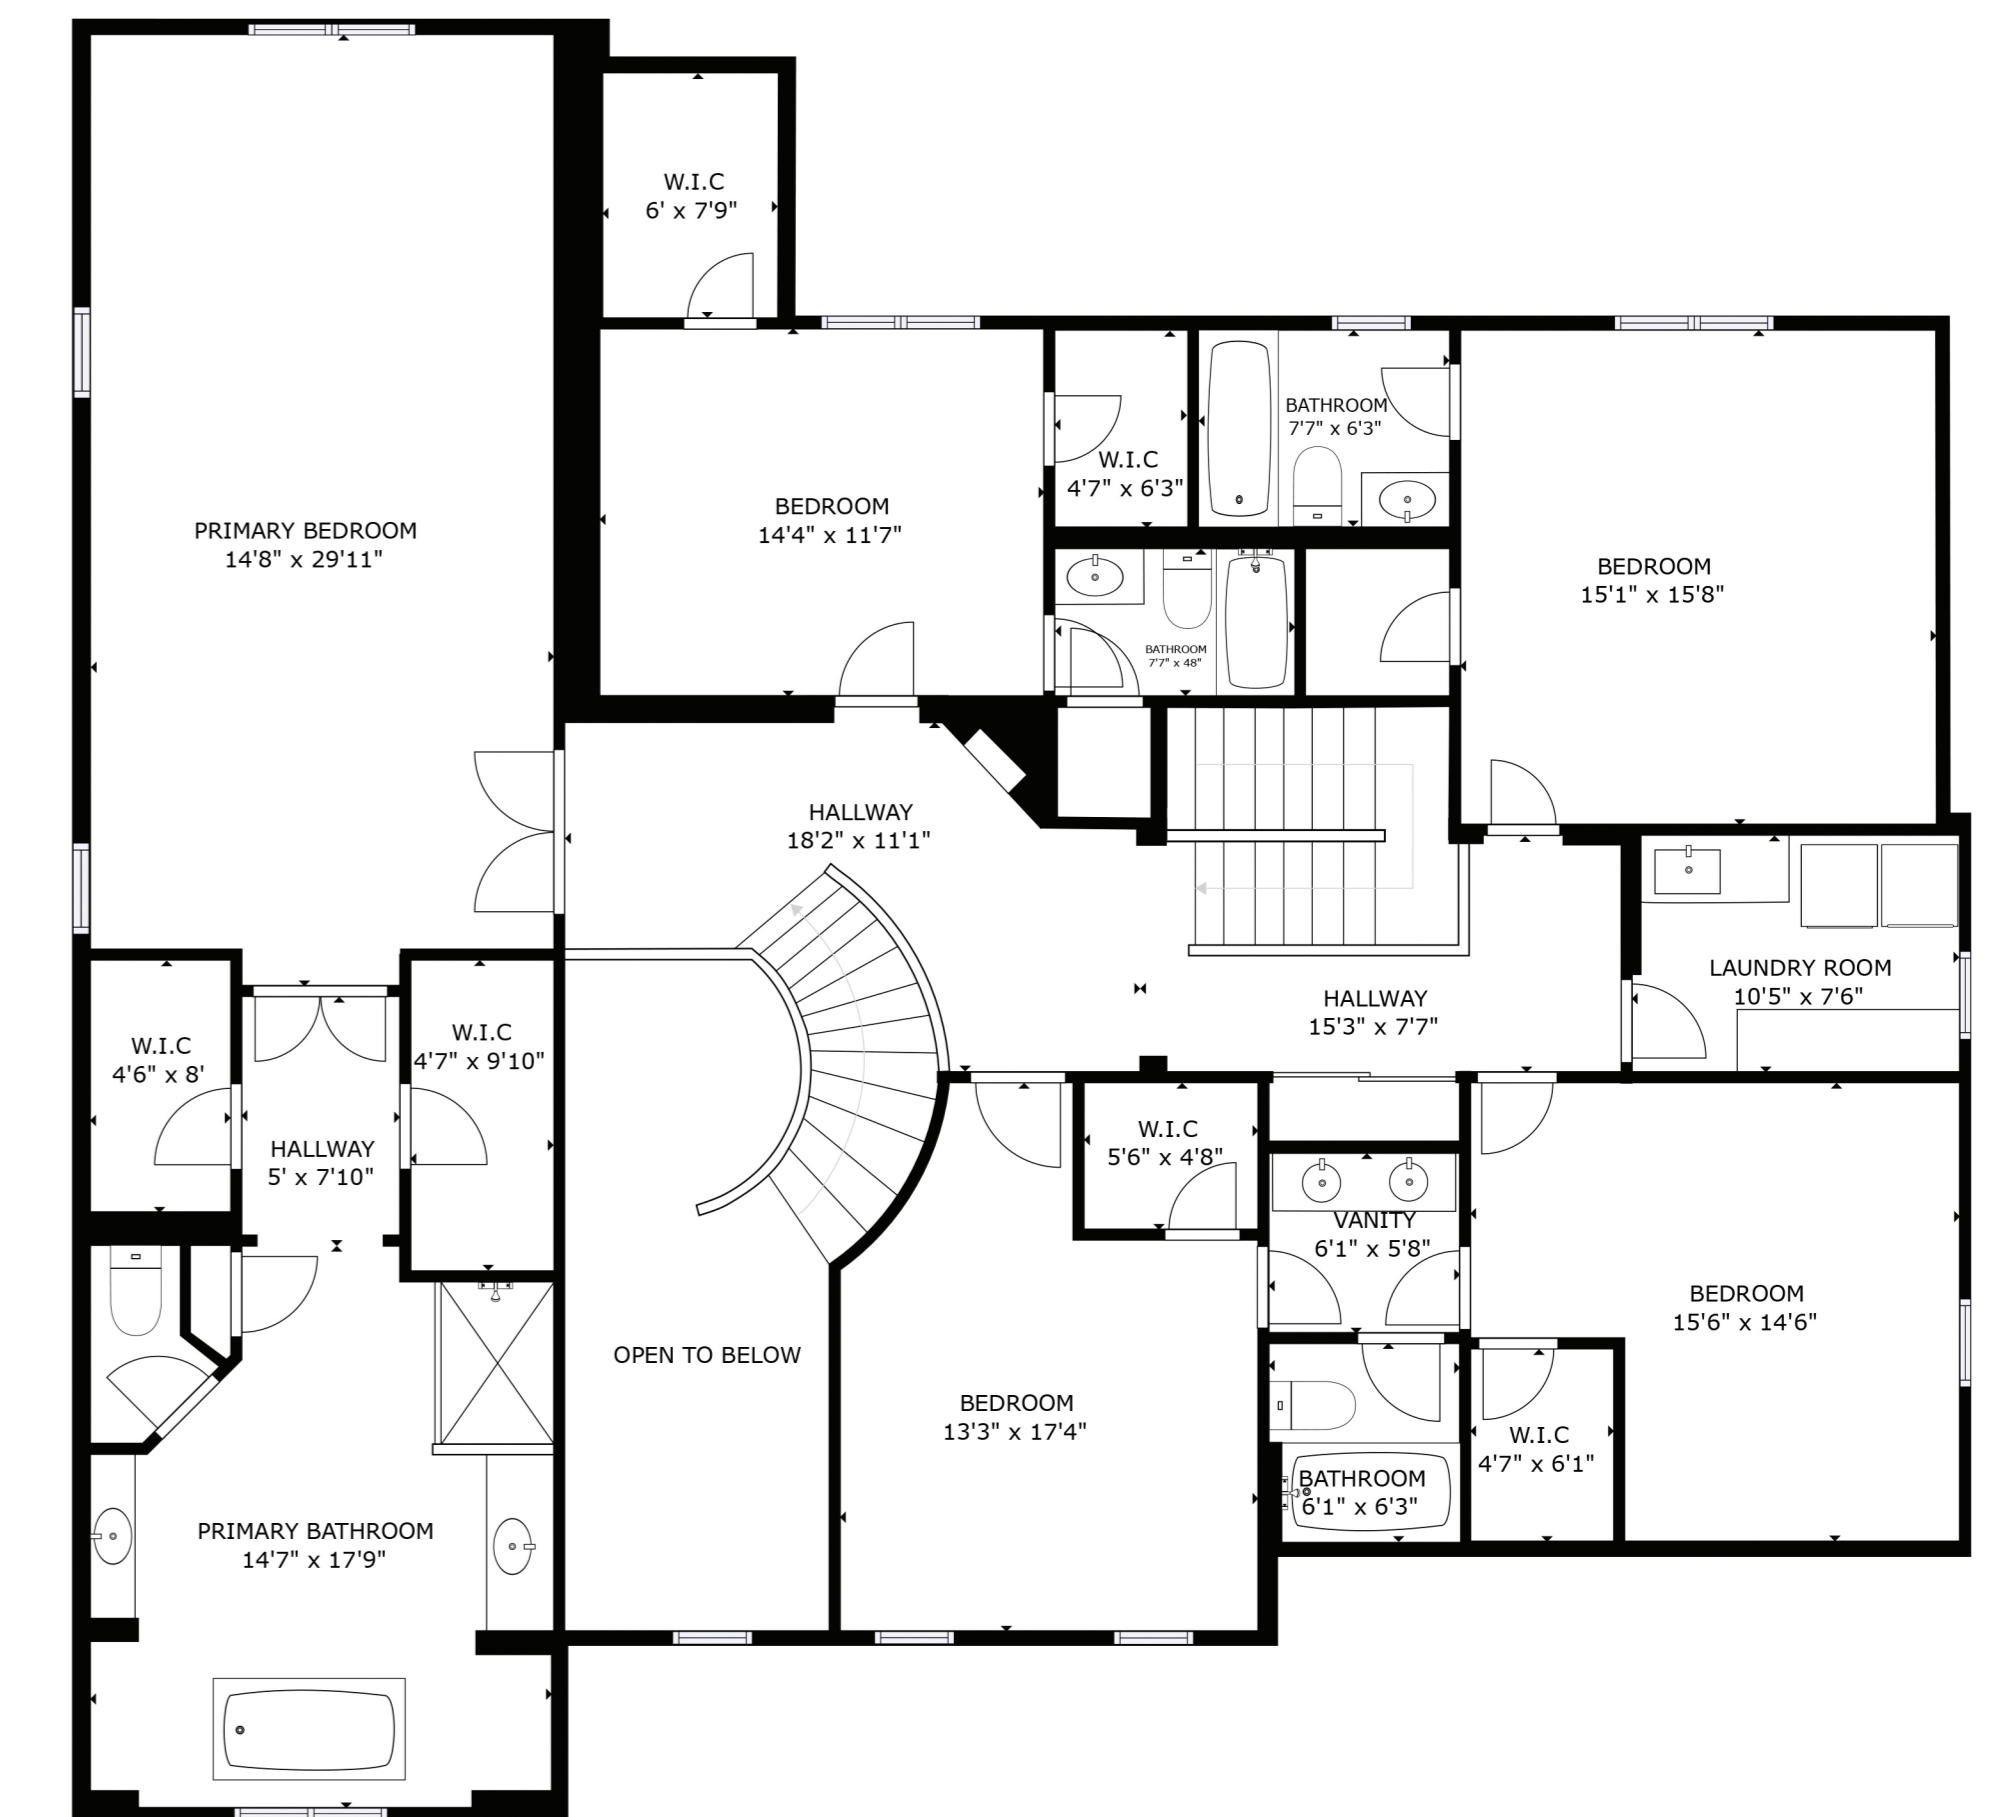

FLOOR 1

FLOOR 2

FLOOR 3

GROSS INTERNAL AREA  
 FLOOR 1: 2085 sq ft, FLOOR 2: 2604 sq ft, FLOOR 3: 2468 sq ft  
 EXCLUDED AREAS; GARAGE: 756 sq ft, PATIO: 3582 sq ft  
 TOTAL: 7157 sq ft  
 SIZES AND DIMENSIONS ARE APPROXIMATE, ACTUAL MAY VARY.