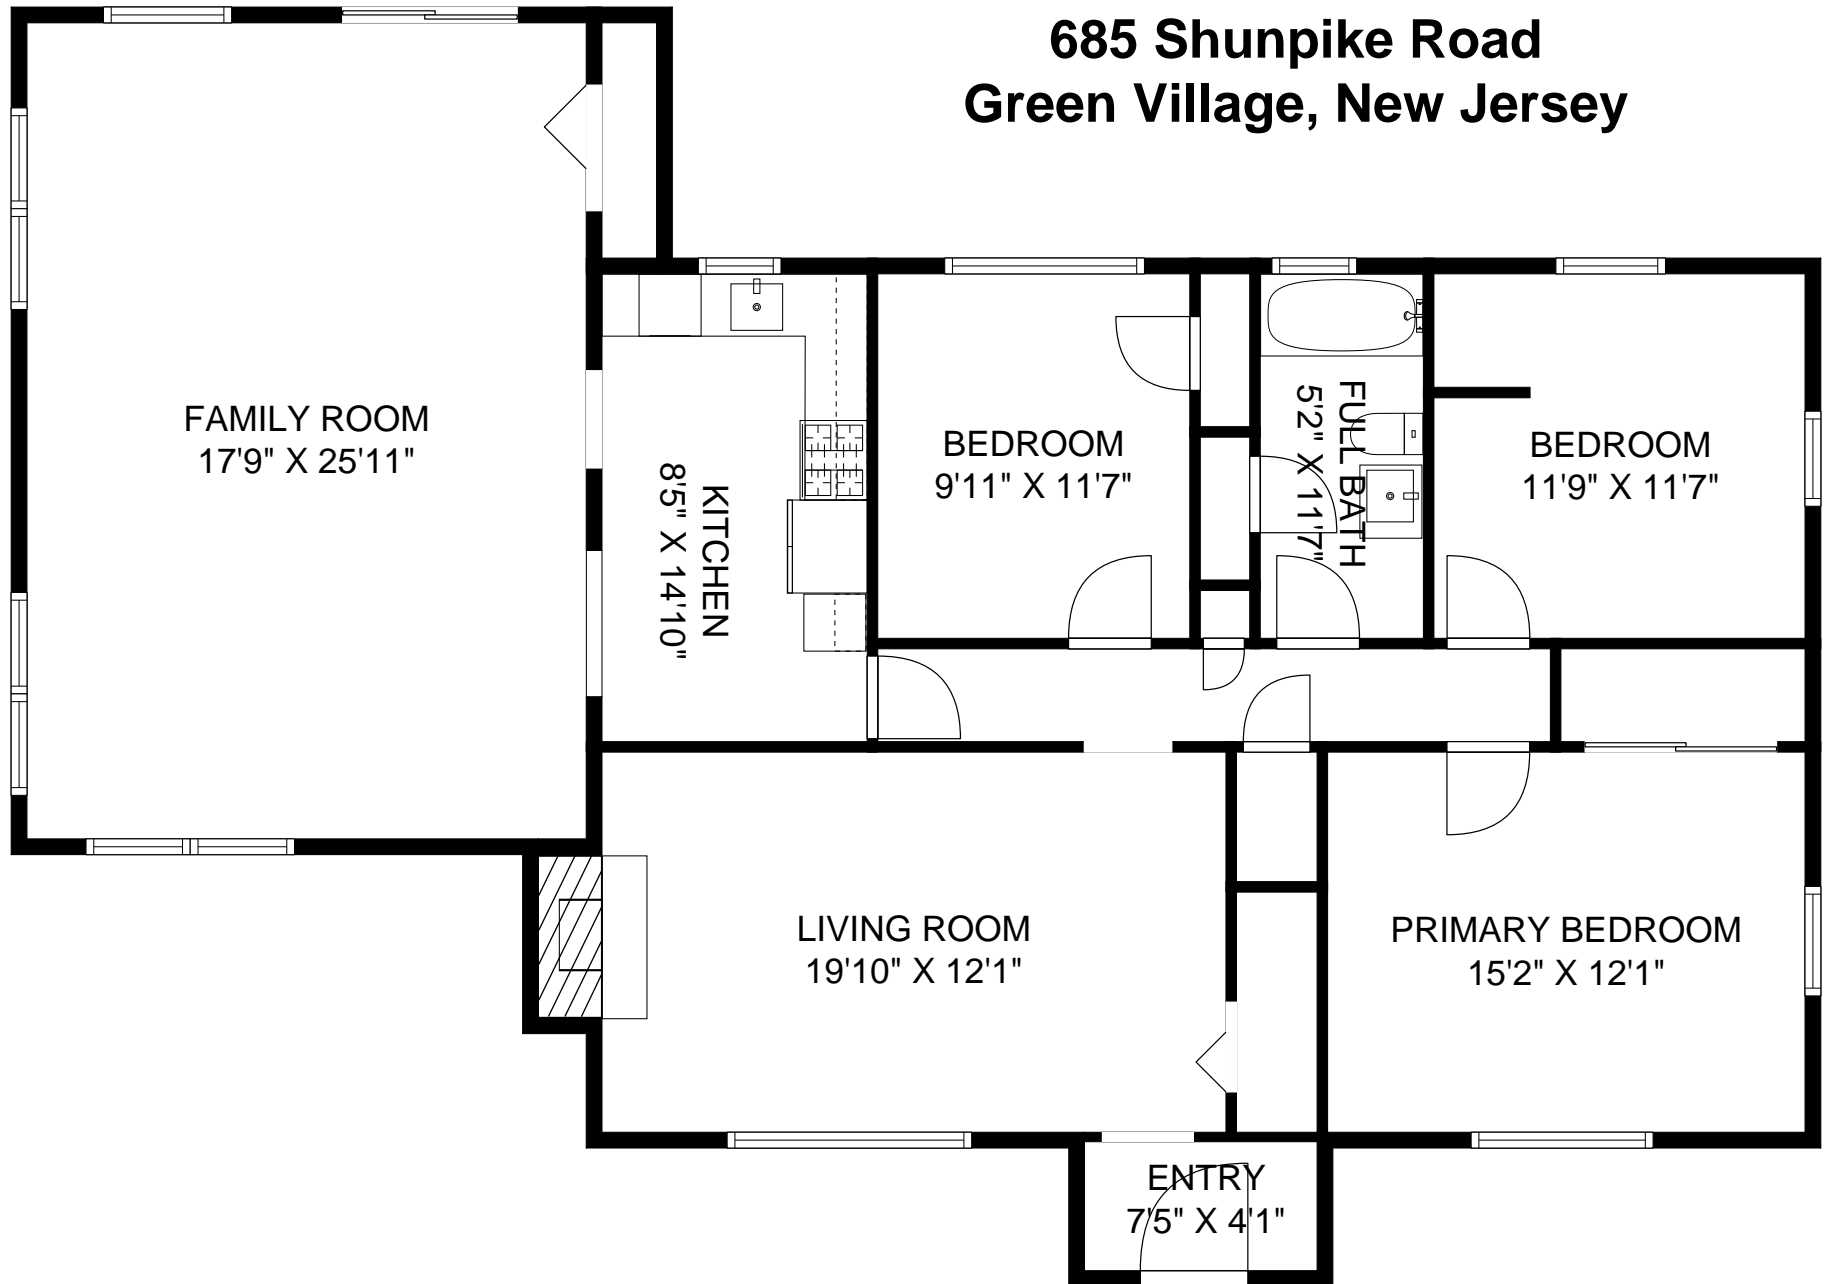

THE FLOOR PLAN
685 Shunpike Road
Green Village, New Jersey

NOT TO SCALE - This floor plan is provided for illustration purposes only.
Room positions and dimensions are approximate and should be independently measured for accuracy