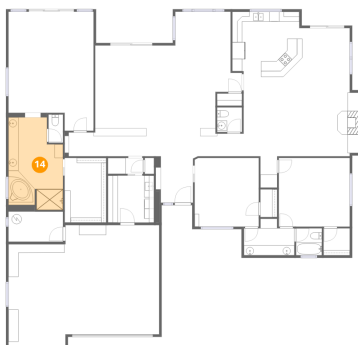

Dimensions: 11'0" x 18'8"
Area: 205 sq. ft
Counted as living area: Yes

Heated: Yes
Finished: Yes
Enclosed: Yes
Contiguous: Yes
Permitted: Yes
Wet space: Yes
Addition: No
Conversion: No

9780 East Gamble Lane, Troon North, Scottsdale, Maricopa County, Arizona, United States, 85262