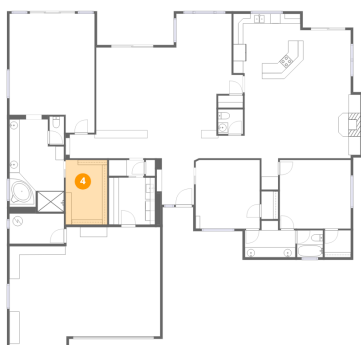

4 Floor 1 - W.I.C.

Dimensions: 8'5" x 13'0"
Area: 109 sq. ft
Counted as living area: Yes

Heated: Yes
Finished: Yes
Enclosed: Yes
Contiguous: Yes
Permitted: Yes
Wet space: No
Addition: No
Conversion: No