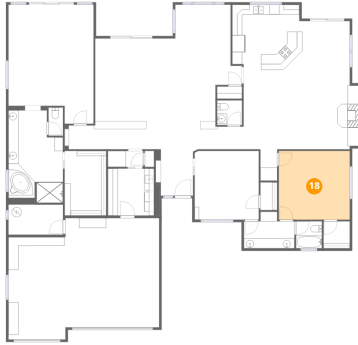

9780 East Gamble Lane, Troon North, Scottsdale, Maricopa County, Arizona, United States, 85262

18 Floor 1 - Bedroom

Dimensions: 14'4" x 13'10"
Area: 197 sq. ft
Counted as living area: Yes

Heated: Yes
Finished: Yes
Enclosed: Yes
Contiguous: Yes
Permitted: Yes
Wet space: No
Addition: No
Conversion: No