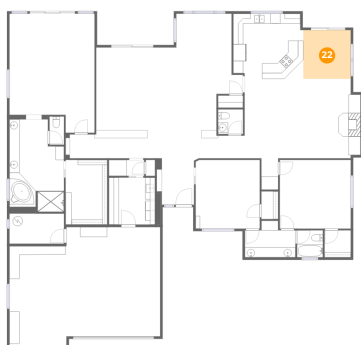

20 Floor 1 - Bath

Dimensions: 5'0" x 4'11"
Area: 25 sq. ft
Counted as living area: Yes

Heated: Yes
Finished: Yes
Enclosed: Yes
Contiguous: Yes
Permitted: Yes
Wet space: Yes
Addition: No
Conversion: No

9780 East Gamble Lane, Troon North, Scottsdale, Maricopa County, Arizona, United States, 85262

21 Floor 1 - Storage

Dimensions: 11'0" x 6'0"
Area: 66 sq. ft
Counted as living area: No

Heated: No
Finished: No
Enclosed: No
Contiguous: Yes
Permitted: Yes
Wet space: No
Addition: No
Conversion: No

22 Floor 1 - Breakfast Nook