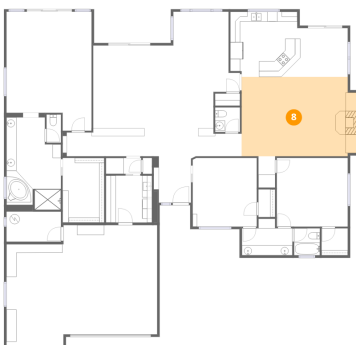

6 Floor 1 - Bedroom

Dimensions: 12'11" x 13'10"
Area: 179 sq. ft
Counted as living area: Yes

Heated: Yes
Finished: Yes
Enclosed: Yes
Contiguous: Yes
Permitted: Yes
Wet space: No
Addition: No
Conversion: No

7 Floor 1 - Hall

Dimensions: 35'3" x 5'8"
Area: 198 sq. ft
Counted as living area: Yes

Heated: Yes
Finished: Yes
Enclosed: Yes
Contiguous: Yes
Permitted: Yes
Wet space: No
Addition: No
Conversion: No

8 Floor 1 - Family Room