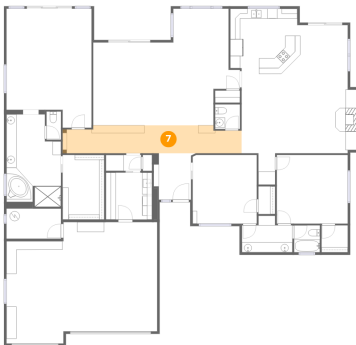

7 Floor 1 - Hall

Dimensions: 35'3" x 5'8"
Area: 198 sq. ft
Counted as living area: Yes

Heated: Yes
Finished: Yes
Enclosed: Yes
Contiguous: Yes
Permitted: Yes
Wet space: No
Addition: No
Conversion: No