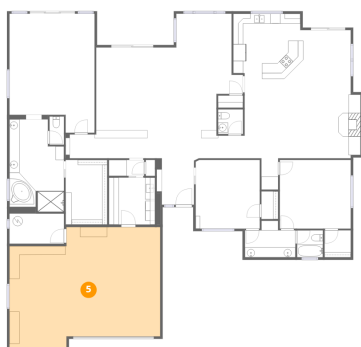

5 Floor 1 - Garage

Dimensions: 30'4" x 22'0"
Area: 668 sq. ft
Counted as living area: No

Heated: No
Finished: No
Enclosed: Yes
Contiguous: Yes
Permitted: Yes
Wet space: No
Addition: No
Conversion: No