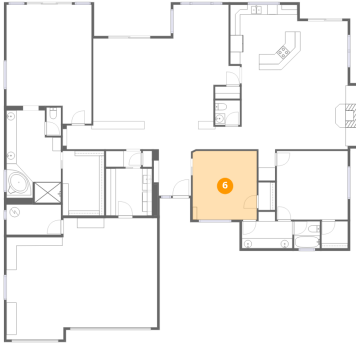

9780 East Gamble Lane, Troon North, Scottsdale, Maricopa County, Arizona, United States, 85262

6 Floor 1 - Bedroom

Dimensions: 12'11" x 13'10"
Area: 179 sq. ft
Counted as living area: Yes

Heated: Yes
Finished: Yes
Enclosed: Yes
Contiguous: Yes
Permitted: Yes
Wet space: No
Addition: No
Conversion: No