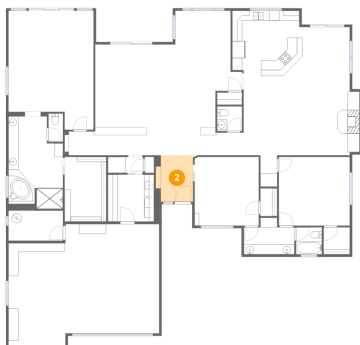

9780 East Gamble Lane, Troon North, Scottsdale, Maricopa County, Arizona, United States, 85262

1 Floor 1 - Kitchen

Dimensions: 14'1" x 13'1"
Area: 185 sq. ft
Counted as living area: Yes

Heated: Yes
Finished: Yes
Enclosed: Yes
Contiguous: Yes
Permitted: Yes
Wet space: No
Addition: No
Conversion: No

2 Floor 1 - Foyer

Dimensions: 6'6" x 9'4"
Area: 61 sq. ft
Counted as living area: Yes

Heated: Yes
Finished: Yes
Enclosed: Yes
Contiguous: Yes
Permitted: Yes
Wet space: No
Addition: No
Conversion: No

9780 East Gamble Lane, Troon North, Scottsdale, Maricopa County, Arizona, United States, 85262