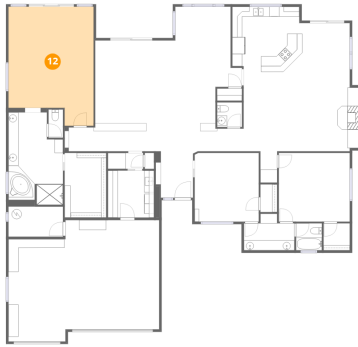

9780 East Gamble Lane, Troon North, Scottsdale, Maricopa County, Arizona, United States, 85262

12 Floor 1 - Primary Bedroom

Dimensions: 17'2" x 24'0"
Area: 411 sq. ft
Counted as living area: Yes

Heated: Yes
Finished: Yes
Enclosed: Yes
Contiguous: Yes
Permitted: Yes
Wet space: No
Addition: No
Conversion: No