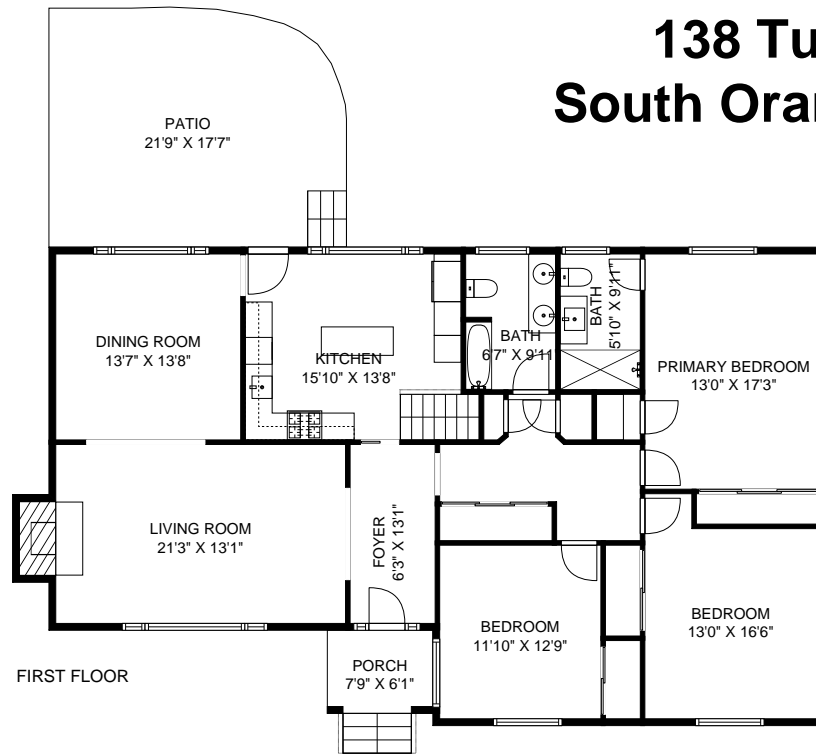

THE FLOOR PLAN

138 Turrell Avenue

South Orange, New Jersey

NOT TO SCALE – This floor plan is provided for illustration purposes only.
Room positions and dimensions are approximate and should be independently measured for accuracy.