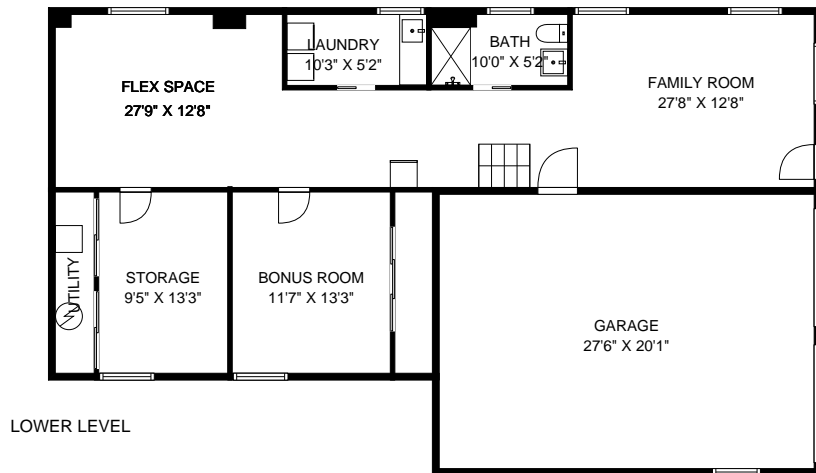

THE FLOOR PLAN

138 Turrell Avenue

South Orange, New Jersey

NOT TO SCALE – This floor plan is provided for illustration purposes only.
Room positions and dimensions are approximate and should be independently measured for accuracy.