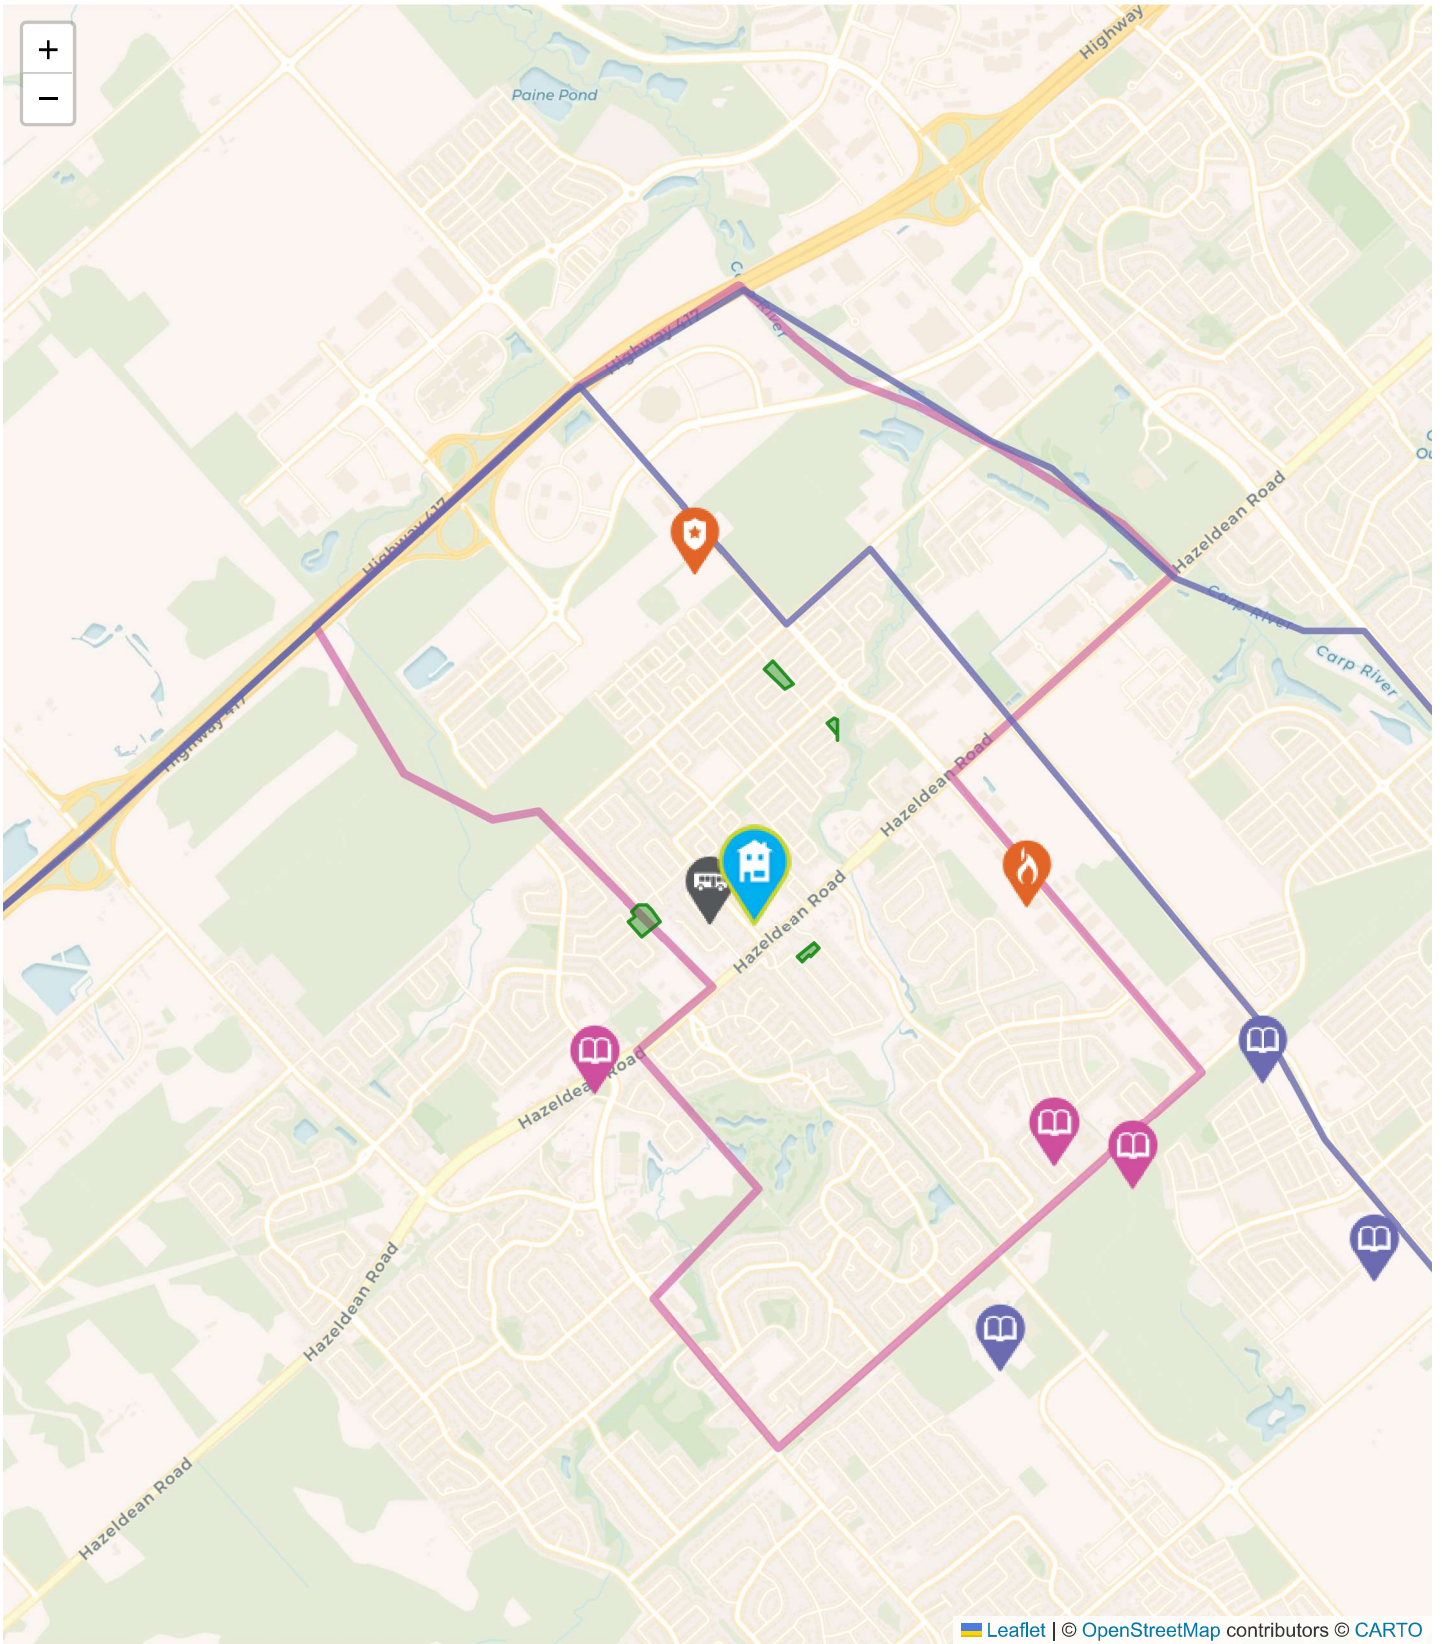

10.85 KM away

Type Acute Care, Emergency Care, and Rehabilitation

Address 3045 Baseline Rd, Nepean, ON, K2H 8P4, Canada

Phone Number (613) 721-2000

<http://www.qch.on.ca>

The nearest fire station is Station 46

1.15 KM away

Address 34 Iber Road, Stittsville, ON, K2S 1E8, Canada

<http://ottawa.ca/en/residents/emergency-services/fire-services/ottawa-fire-services>

The nearest police facility is Ottawa Central/West Police (Kanata)

1.33 KM away

Address 211 Huntmar Drive, Stittsville, ON K2S 1B9, Canada

<http://www.ottawapolice.ca/>

Leaflet | © OpenStreetMap contributors © CARTO

- | | | | | |
|--|--|--|--|--|
|  Elementary Schools |  Middle Schools |  High Schools |  Transit |  Safety |
|  Elementary Attendance Zone |  Middle Attendance Zone |  High Attendance Zone |  Parks | |