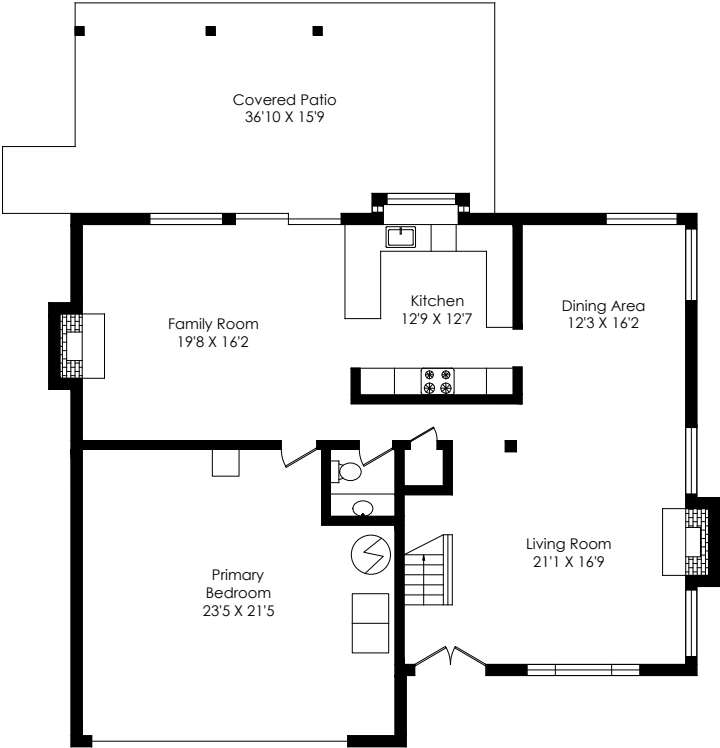

# 939 Nottingham Drive, Corona, CA 92878

Second Floor

Site Plan (Not To Scale)

First Floor