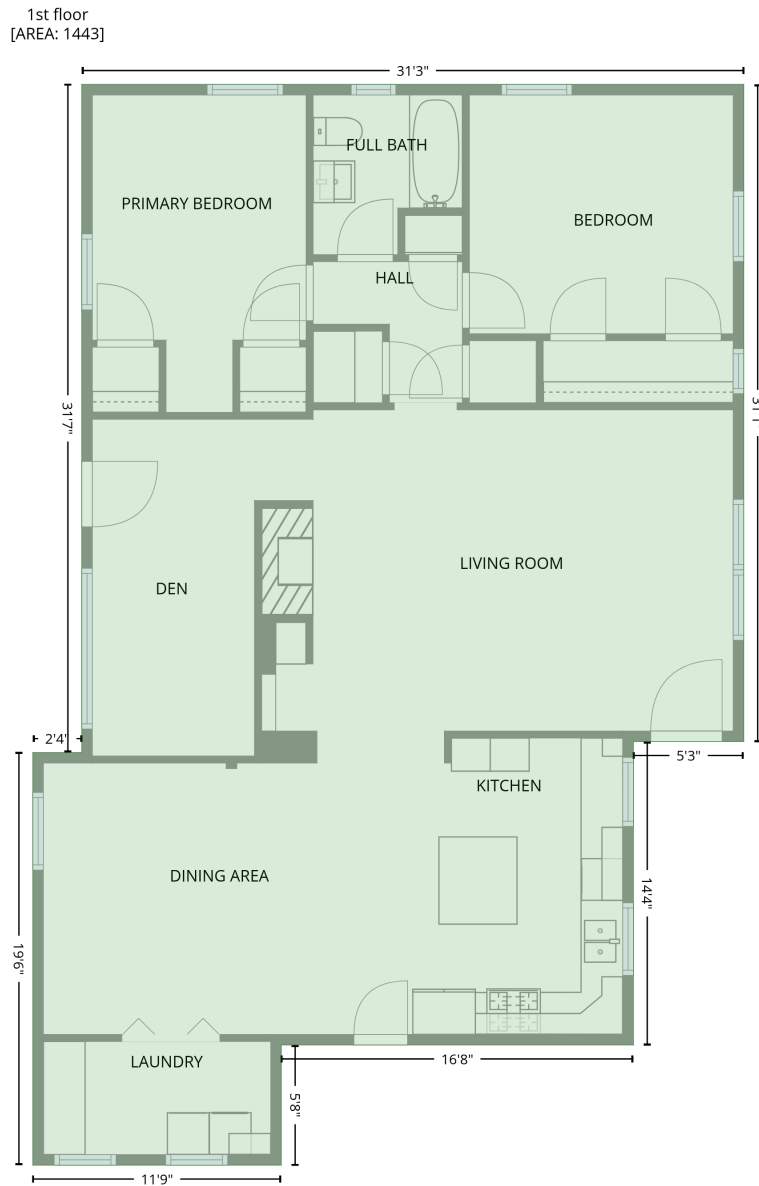

# 2245 East Osborn Road, Camelback East, Phoenix, Maricopa County, Arizona, United States, 85016

Gross Living Area: 1443 sq. ft

## Level 1

Space	Area (sq. ft)	Calculation <small>Coordinate Polygon Area Algorithm using inches</small>
1st floor (Living area)	1443	$  \begin{aligned}  & -((507 + 507) * (-107.3 - 265.3) + (507 + 444.4) * (265.3 - 265.3) + (444.4 + 444.4) * (265.3 - \\  & 437.3) + (444.4 + 244.8) * (437.3 - 437.3) + (244.8 + 244.8) * (437.3 - 505.4) + (244.8 + 103.9) * \\  & (505.4 - 505.4) + (103.9 + 103.9) * (505.4 - 271.5) + (103.9 + 131.7) * (271.5 - 271.5) + (131.7 + \\  & 131.7) * (271.5 - -107.3) + (131.7 + 507) * (-107.3 - -107.3)) * 0.5 * 0.00694  \end{aligned}  $