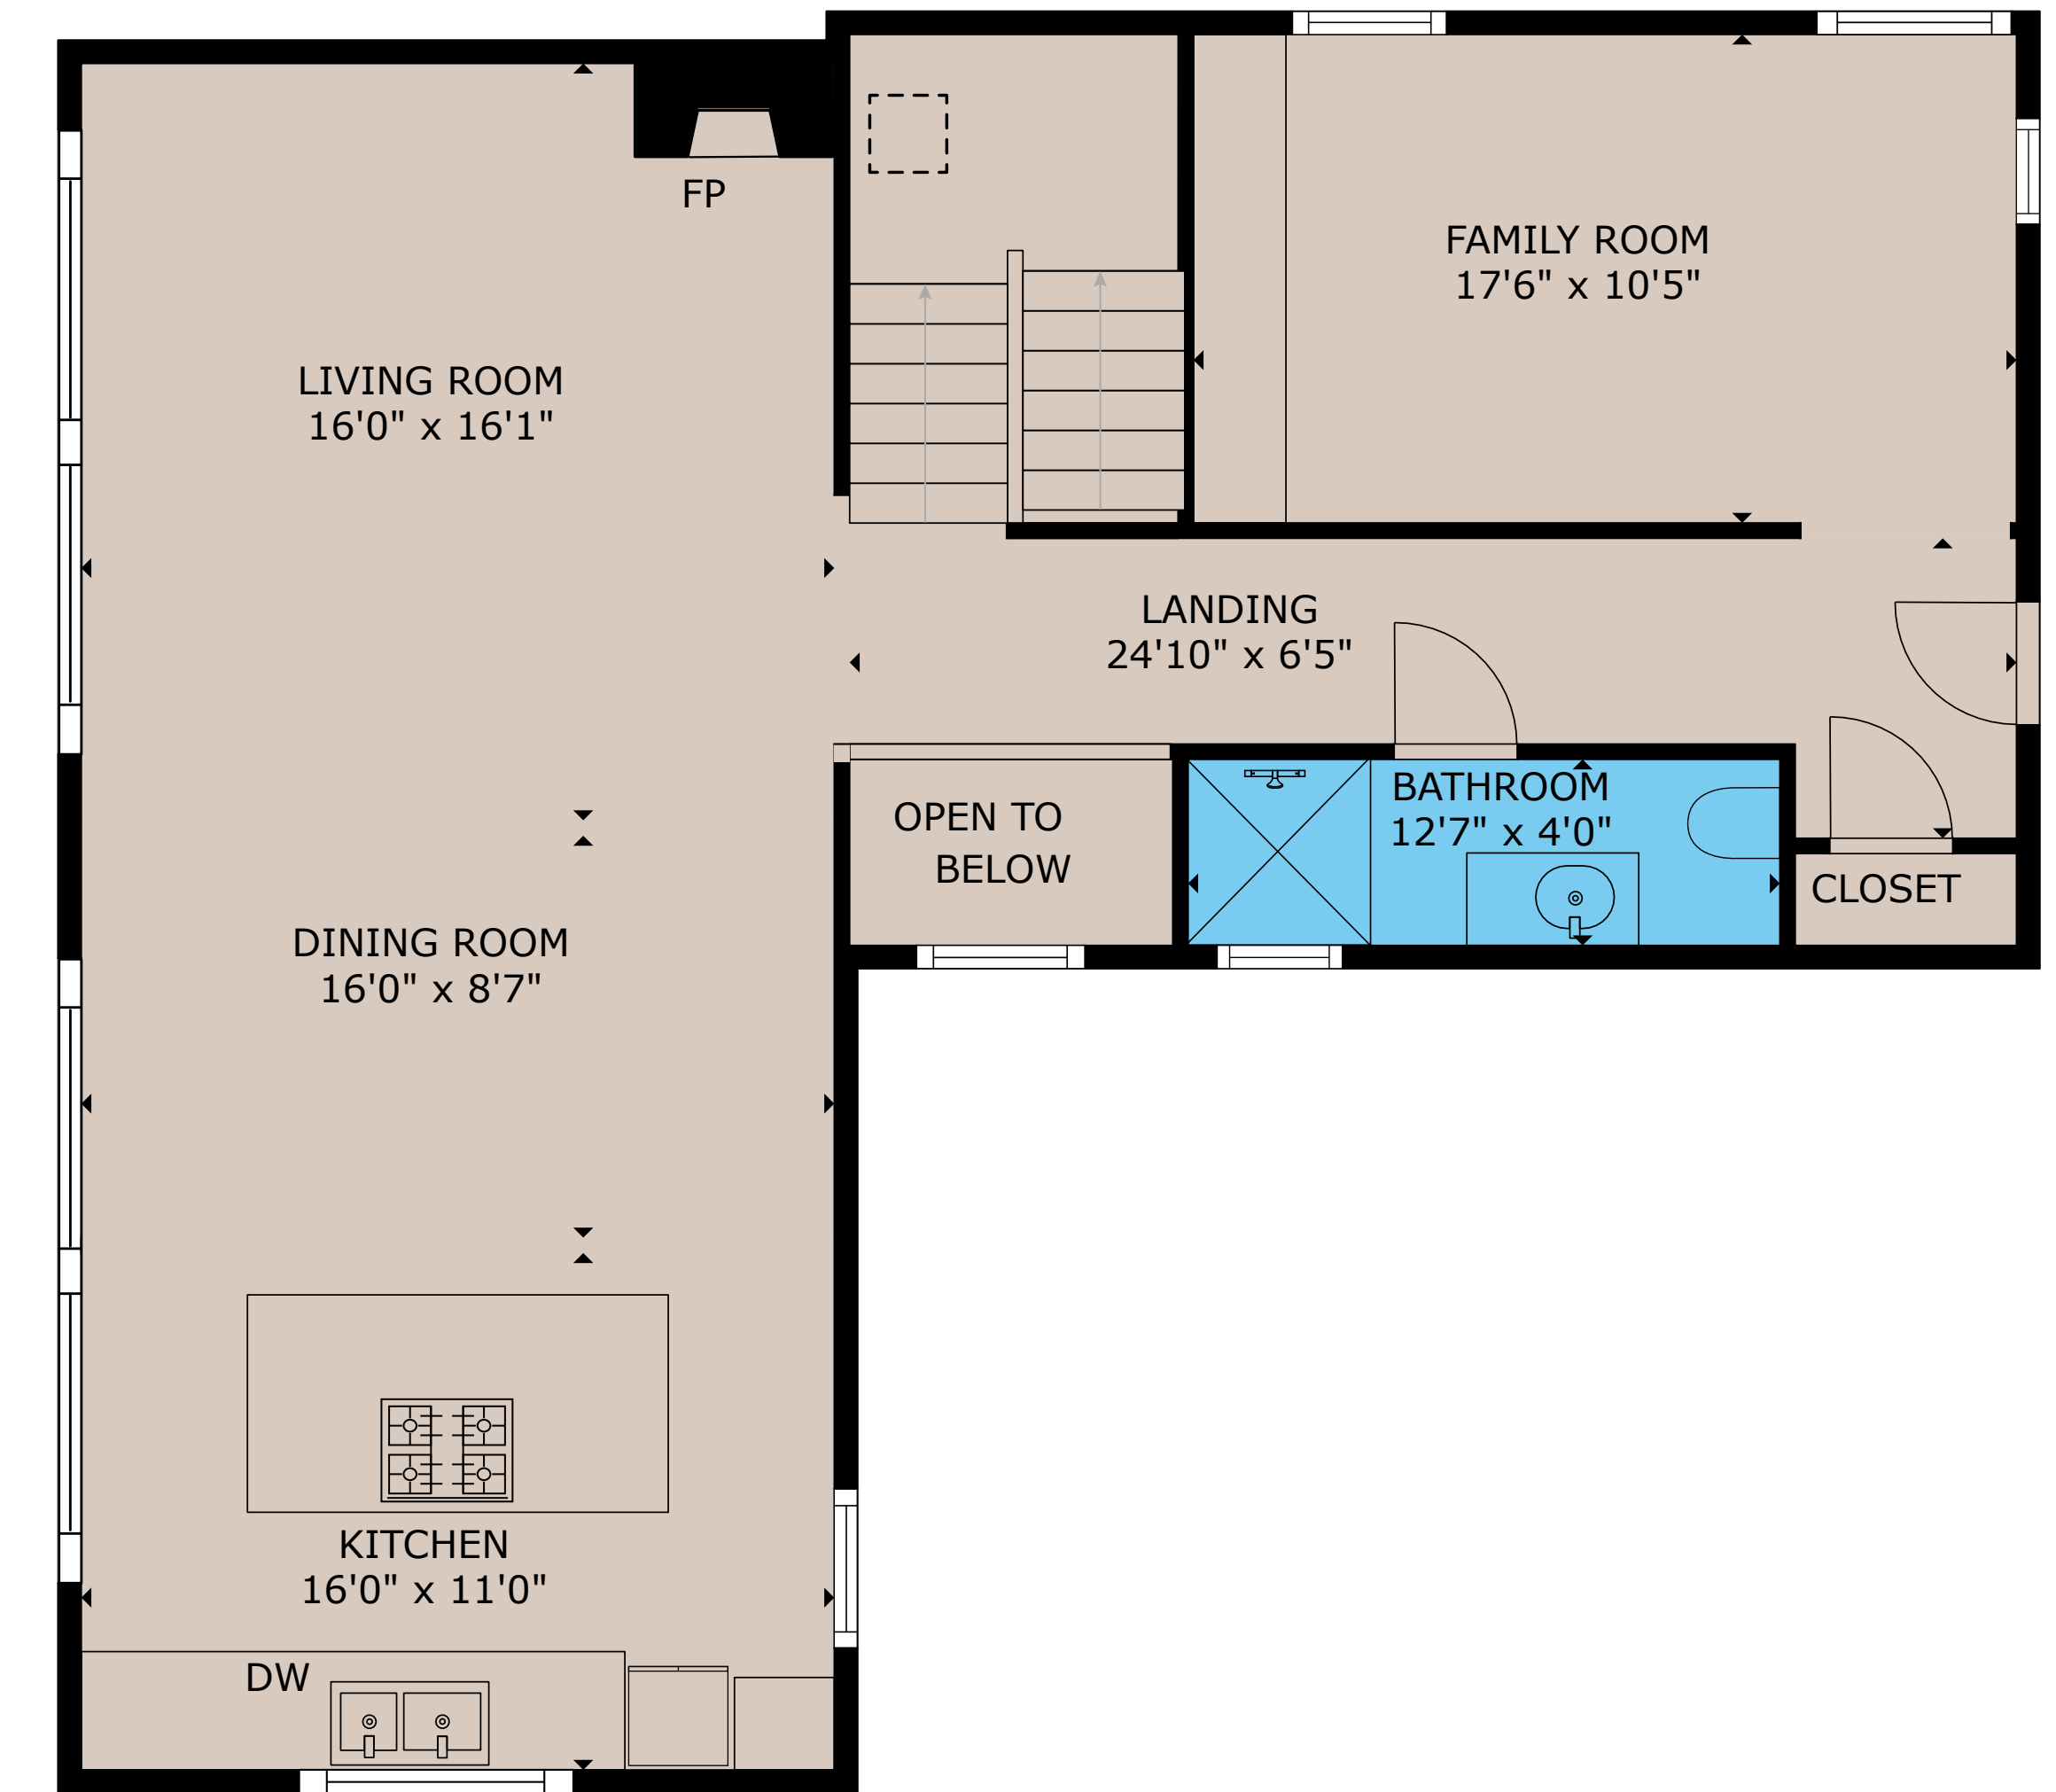

FLOOR 1

FLOOR 2

FLOOR 3

GROSS INTERNAL AREA  
 FLOOR 1: 874 sq. ft, FLOOR 2: 1,115 sq. ft  
 FLOOR 3: 1,071 sq. ft, TOTAL: 3,060 sq. ft  
 EXCLUDED AREAS: PATIO: 398 sq. ft, GARAGE: 349 sq. ft  
 SIZES AND DIMENSIONS ARE APPROXIMATE, ACTUAL MAY VARY.