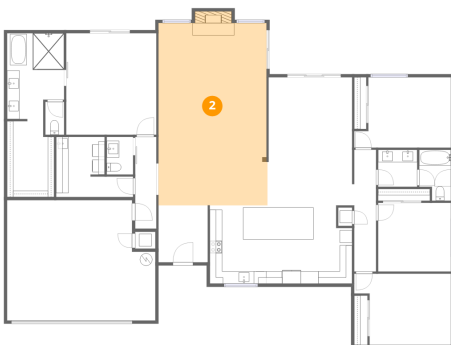

14241 North 54th Street, Greenbrier East, Scottsdale, Maricopa County, Arizona, United States, 85254

1 Floor 1 - Bath

Dimensions: 3'0" x 5'3"
Area: 16 sq. ft
Counted as living area: Yes

Heated: Yes
Finished: Yes
Enclosed: Yes
Contiguous: Yes
Permitted: Yes
Wet space: Yes
Addition: No
Conversion: No

2 Floor 1 - Living Room

Dimensions: 17'6" x 29'3"
Area: 511 sq. ft
Counted as living area: Yes

Heated: Yes
Finished: Yes
Enclosed: Yes
Contiguous: Yes
Permitted: Yes
Wet space: No
Addition: No
Conversion: No