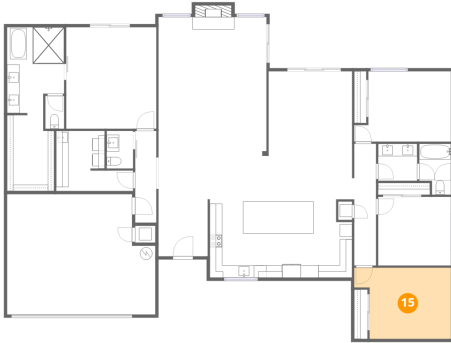

14241 North 54th Street, Greenbrier East, Scottsdale, Maricopa County, Arizona, United States, 85254

15 Floor 1 - Bedroom

Dimensions: 15'6" x 11'5"
Area: 177 sq. ft
Counted as living area: Yes

Heated: Yes
Finished: Yes
Enclosed: Yes
Contiguous: Yes
Permitted: Yes
Wet space: No
Addition: No
Conversion: No