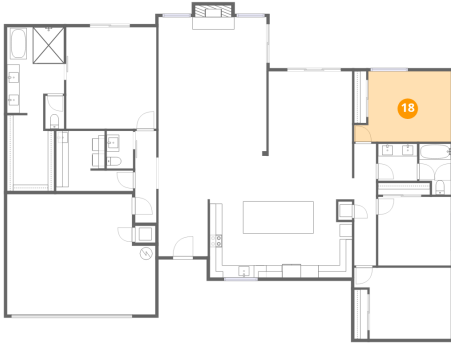

14241 North 54th Street, Greenbrier East, Scottsdale, Maricopa County, Arizona, United States, 85254

18 Floor 1 - Bedroom

Dimensions: 15'6" x 11'3"
Area: 175 sq. ft
Counted as living area: Yes

Heated: Yes
Finished: Yes
Enclosed: Yes
Contiguous: Yes
Permitted: Yes
Wet space: No
Addition: No
Conversion: No