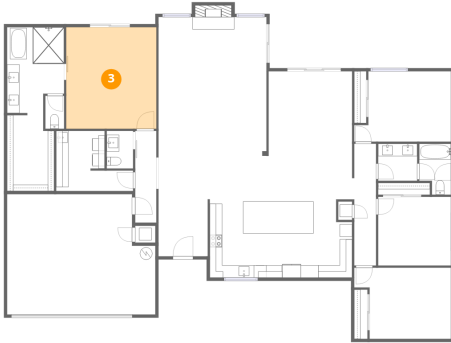

2 Floor 1 - Living Room

Dimensions: 17'6" x 29'3"
Area: 511 sq. ft
Counted as living area: Yes

Heated: Yes
Finished: Yes
Enclosed: Yes
Contiguous: Yes
Permitted: Yes
Wet space: No
Addition: No
Conversion: No

14241 North 54th Street, Greenbrier East, Scottsdale, Maricopa County, Arizona, United States, 85254

3 Floor 1 - Primary Bedroom

Dimensions: 14'6" x 16'3"
Area: 235 sq. ft
Counted as living area: Yes

Heated: Yes
Finished: Yes
Enclosed: Yes
Contiguous: Yes
Permitted: Yes
Wet space: No
Addition: No
Conversion: No

4 Floor 1 - Foyer

Dimensions: 7'11" x 9'1"
Area: 72 sq. ft
Counted as living area: Yes

Heated: Yes
Finished: Yes
Enclosed: Yes
Contiguous: Yes
Permitted: Yes
Wet space: No
Addition: No
Conversion: No

5 Floor 1 - Bedroom