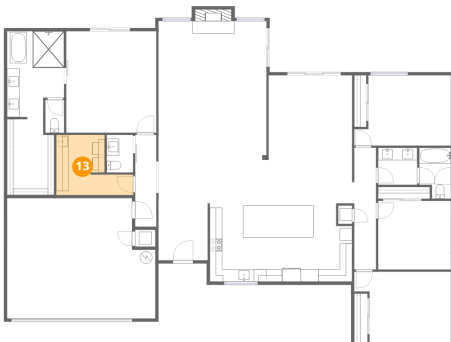

13 Floor 1 - Laundry

Dimensions: 12'4" x 9'8"
Area: 119 sq. ft
Counted as living area: Yes

Heated: Yes
Finished: Yes
Enclosed: Yes
Contiguous: Yes
Permitted: Yes
Wet space: No
Addition: No
Conversion: No