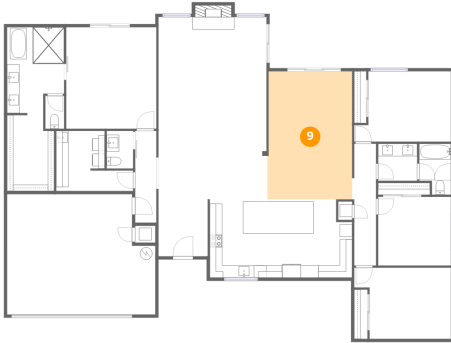

14241 North 54th Street, Greenbrier East, Scottsdale, Maricopa County, Arizona, United States, 85254

9 Floor 1 - Dining Area

Dimensions: 13'7" x 20'6"
Area: 279 sq. ft
Counted as living area: Yes

Heated: Yes
Finished: Yes
Enclosed: Yes
Contiguous: Yes
Permitted: Yes
Wet space: No
Addition: No
Conversion: No