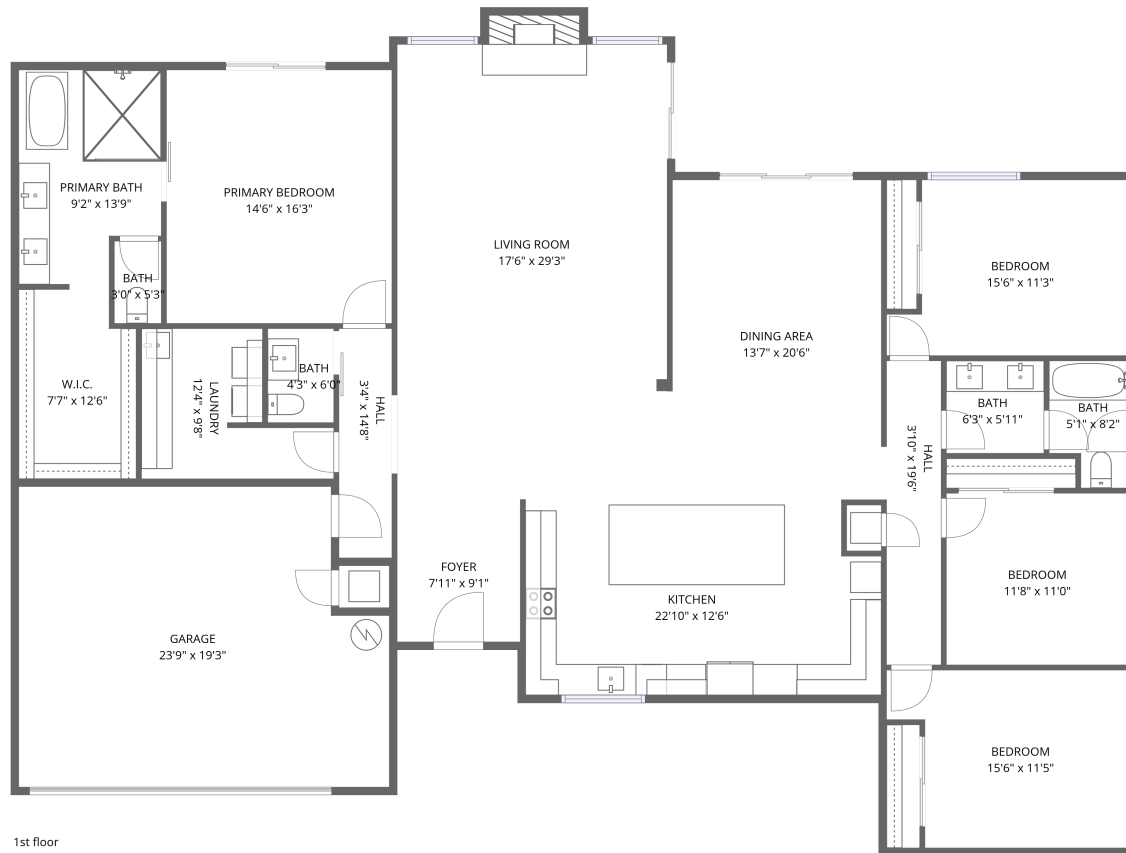

Home data report

14241 North 54th Street, Greenbrier East, Scottsdale, Maricopa County, Arizona, United States, 85254

Total Area: 2914 sq. ft

1st Floor: 2914 sq. ft

Excluded: Undefined 7 sq. ft, Fireplace 13 sq. ft, Walls: 151 sq. ft

2 Floor 1 - Living Room

Dimensions: 17'6" x 29'3"
Area: 511 sq. ft
Counted as living area: Yes

Heated: Yes
Finished: Yes
Enclosed: Yes
Contiguous: Yes
Permitted: Yes
Wet space: No
Addition: No
Conversion: No

4 Floor 1 - Foyer

Dimensions: 7'11" x 9'1"
Area: 72 sq. ft
Counted as living area: Yes

Heated: Yes
Finished: Yes
Enclosed: Yes
Contiguous: Yes
Permitted: Yes
Wet space: No
Addition: No
Conversion: No

5 Floor 1 - Bedroom