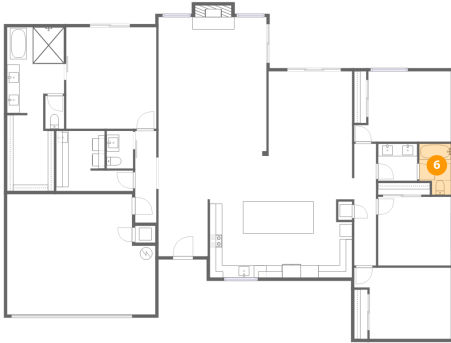

14241 North 54th Street, Greenbrier East, Scottsdale, Maricopa County, Arizona, United States, 85254

6 Floor 1 - Bath

Dimensions: 5'1" x 8'2"
Area: 41 sq. ft
Counted as living area: Yes

Heated: Yes
Finished: Yes
Enclosed: Yes
Contiguous: Yes
Permitted: Yes
Wet space: Yes
Addition: No
Conversion: No