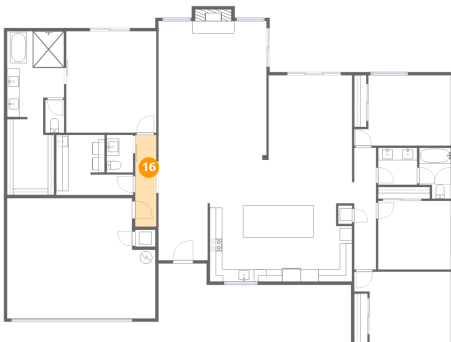

16 Floor 1 - Hall

Dimensions: 3'4" x 14'8"
Area: 49 sq. ft
Counted as living area: Yes

Heated: Yes
Finished: Yes
Enclosed: Yes
Contiguous: Yes
Permitted: Yes
Wet space: No
Addition: No
Conversion: No