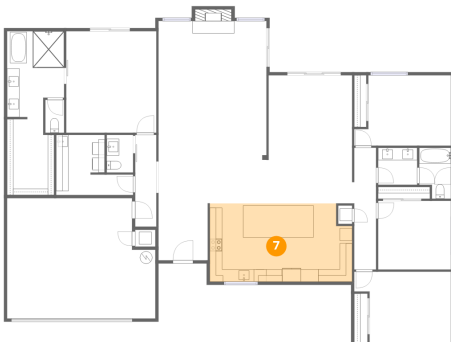

7 Floor 1 - Kitchen

Dimensions: 22'10" x 12'6"
Area: 286 sq. ft
Counted as living area: Yes

Heated: Yes
Finished: Yes
Enclosed: Yes
Contiguous: Yes
Permitted: Yes
Wet space: No
Addition: No
Conversion: No