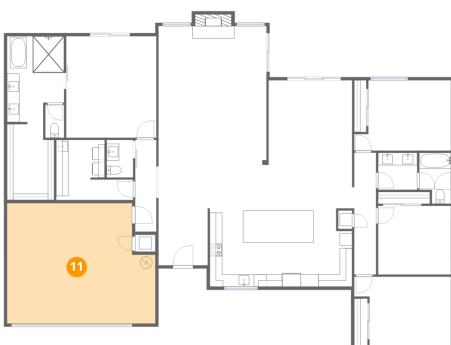

11 Floor 1 - Garage

Dimensions: 23'9" x 19'3"
Area: 458 sq. ft
Counted as living area: No

Heated: No
Finished: Yes
Enclosed: Yes
Contiguous: Yes
Permitted: Yes
Wet space: No
Addition: No
Conversion: No