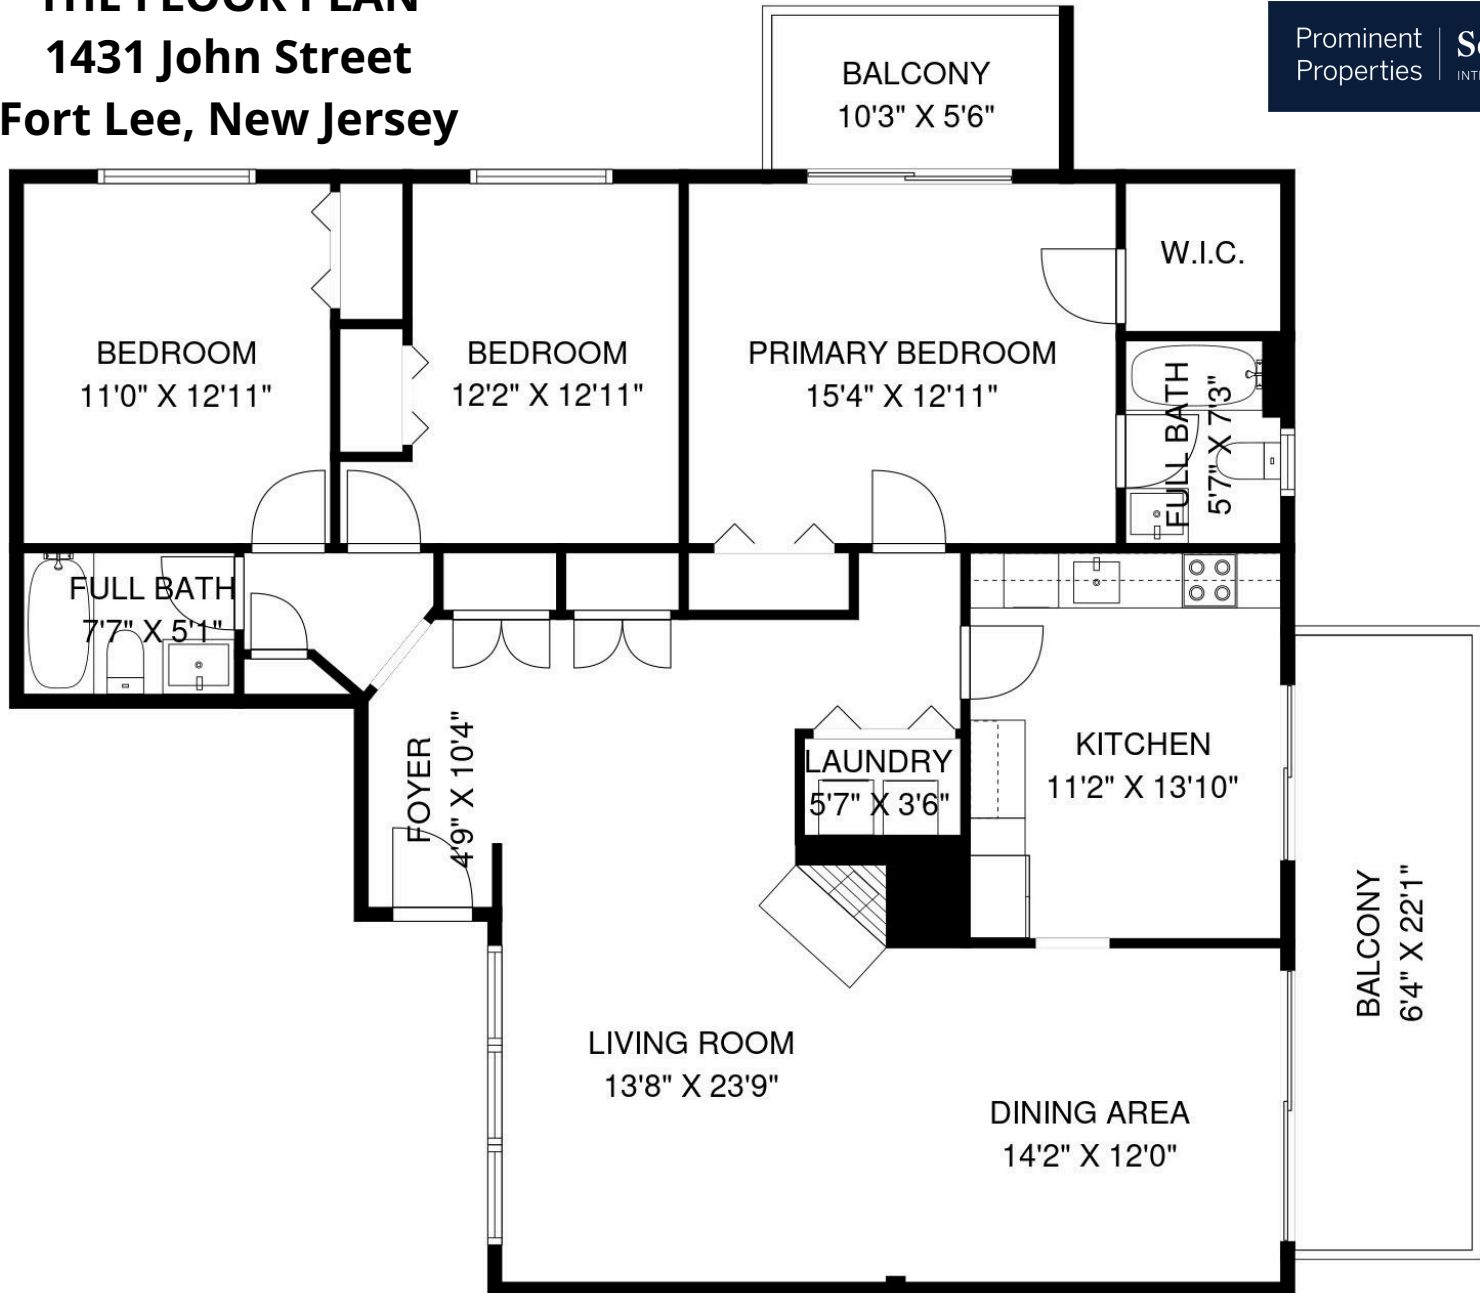

THE FLOOR PLAN
1431 John Street
Fort Lee, New Jersey

NOT TO SCALE - This floor plan is provided for illustration purposes only.
Room positions and dimensions are approximate and should be independently measured for accuracy.