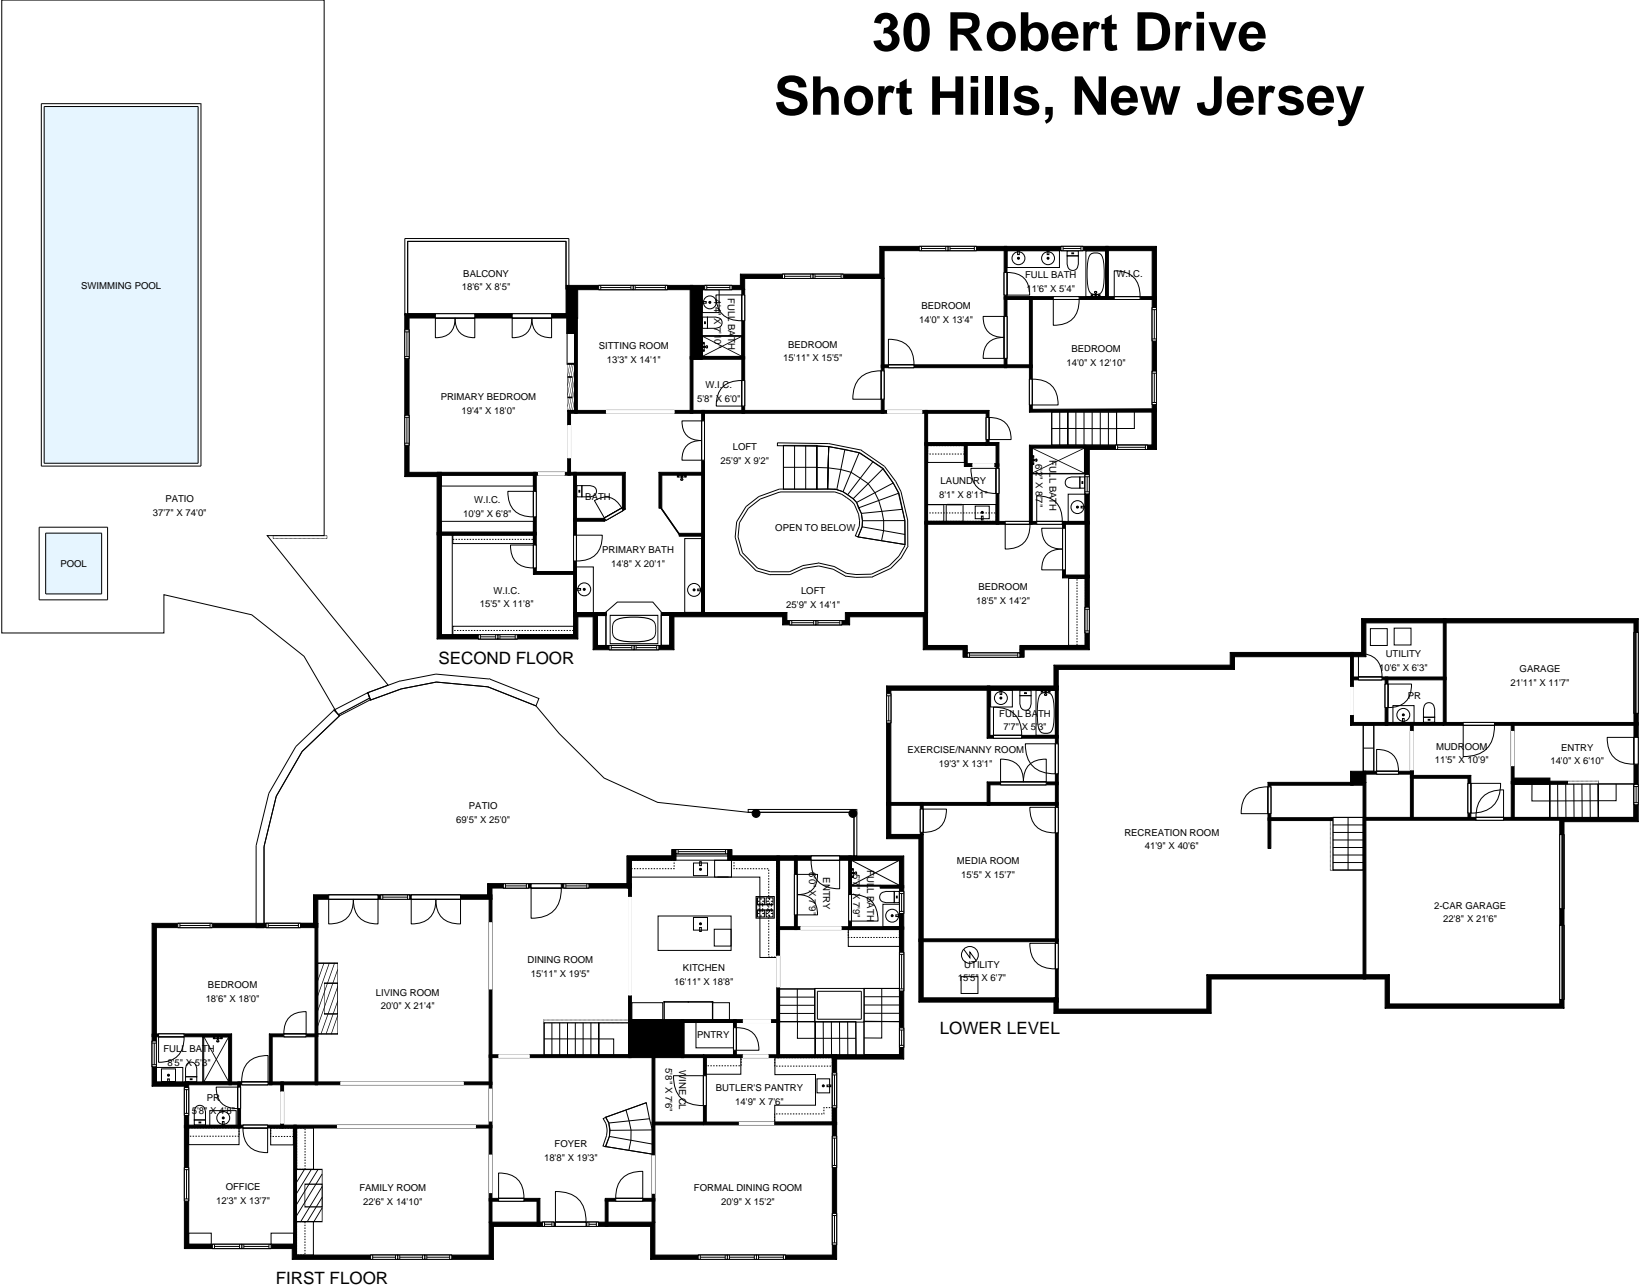

THE FLOOR PLAN

30 Robert Drive

Short Hills, New Jersey

NOT TO SCALE – This floor plan is provided for illustration purposes only.
 Room positions and dimensions are approximate and should be independently measured for accuracy.