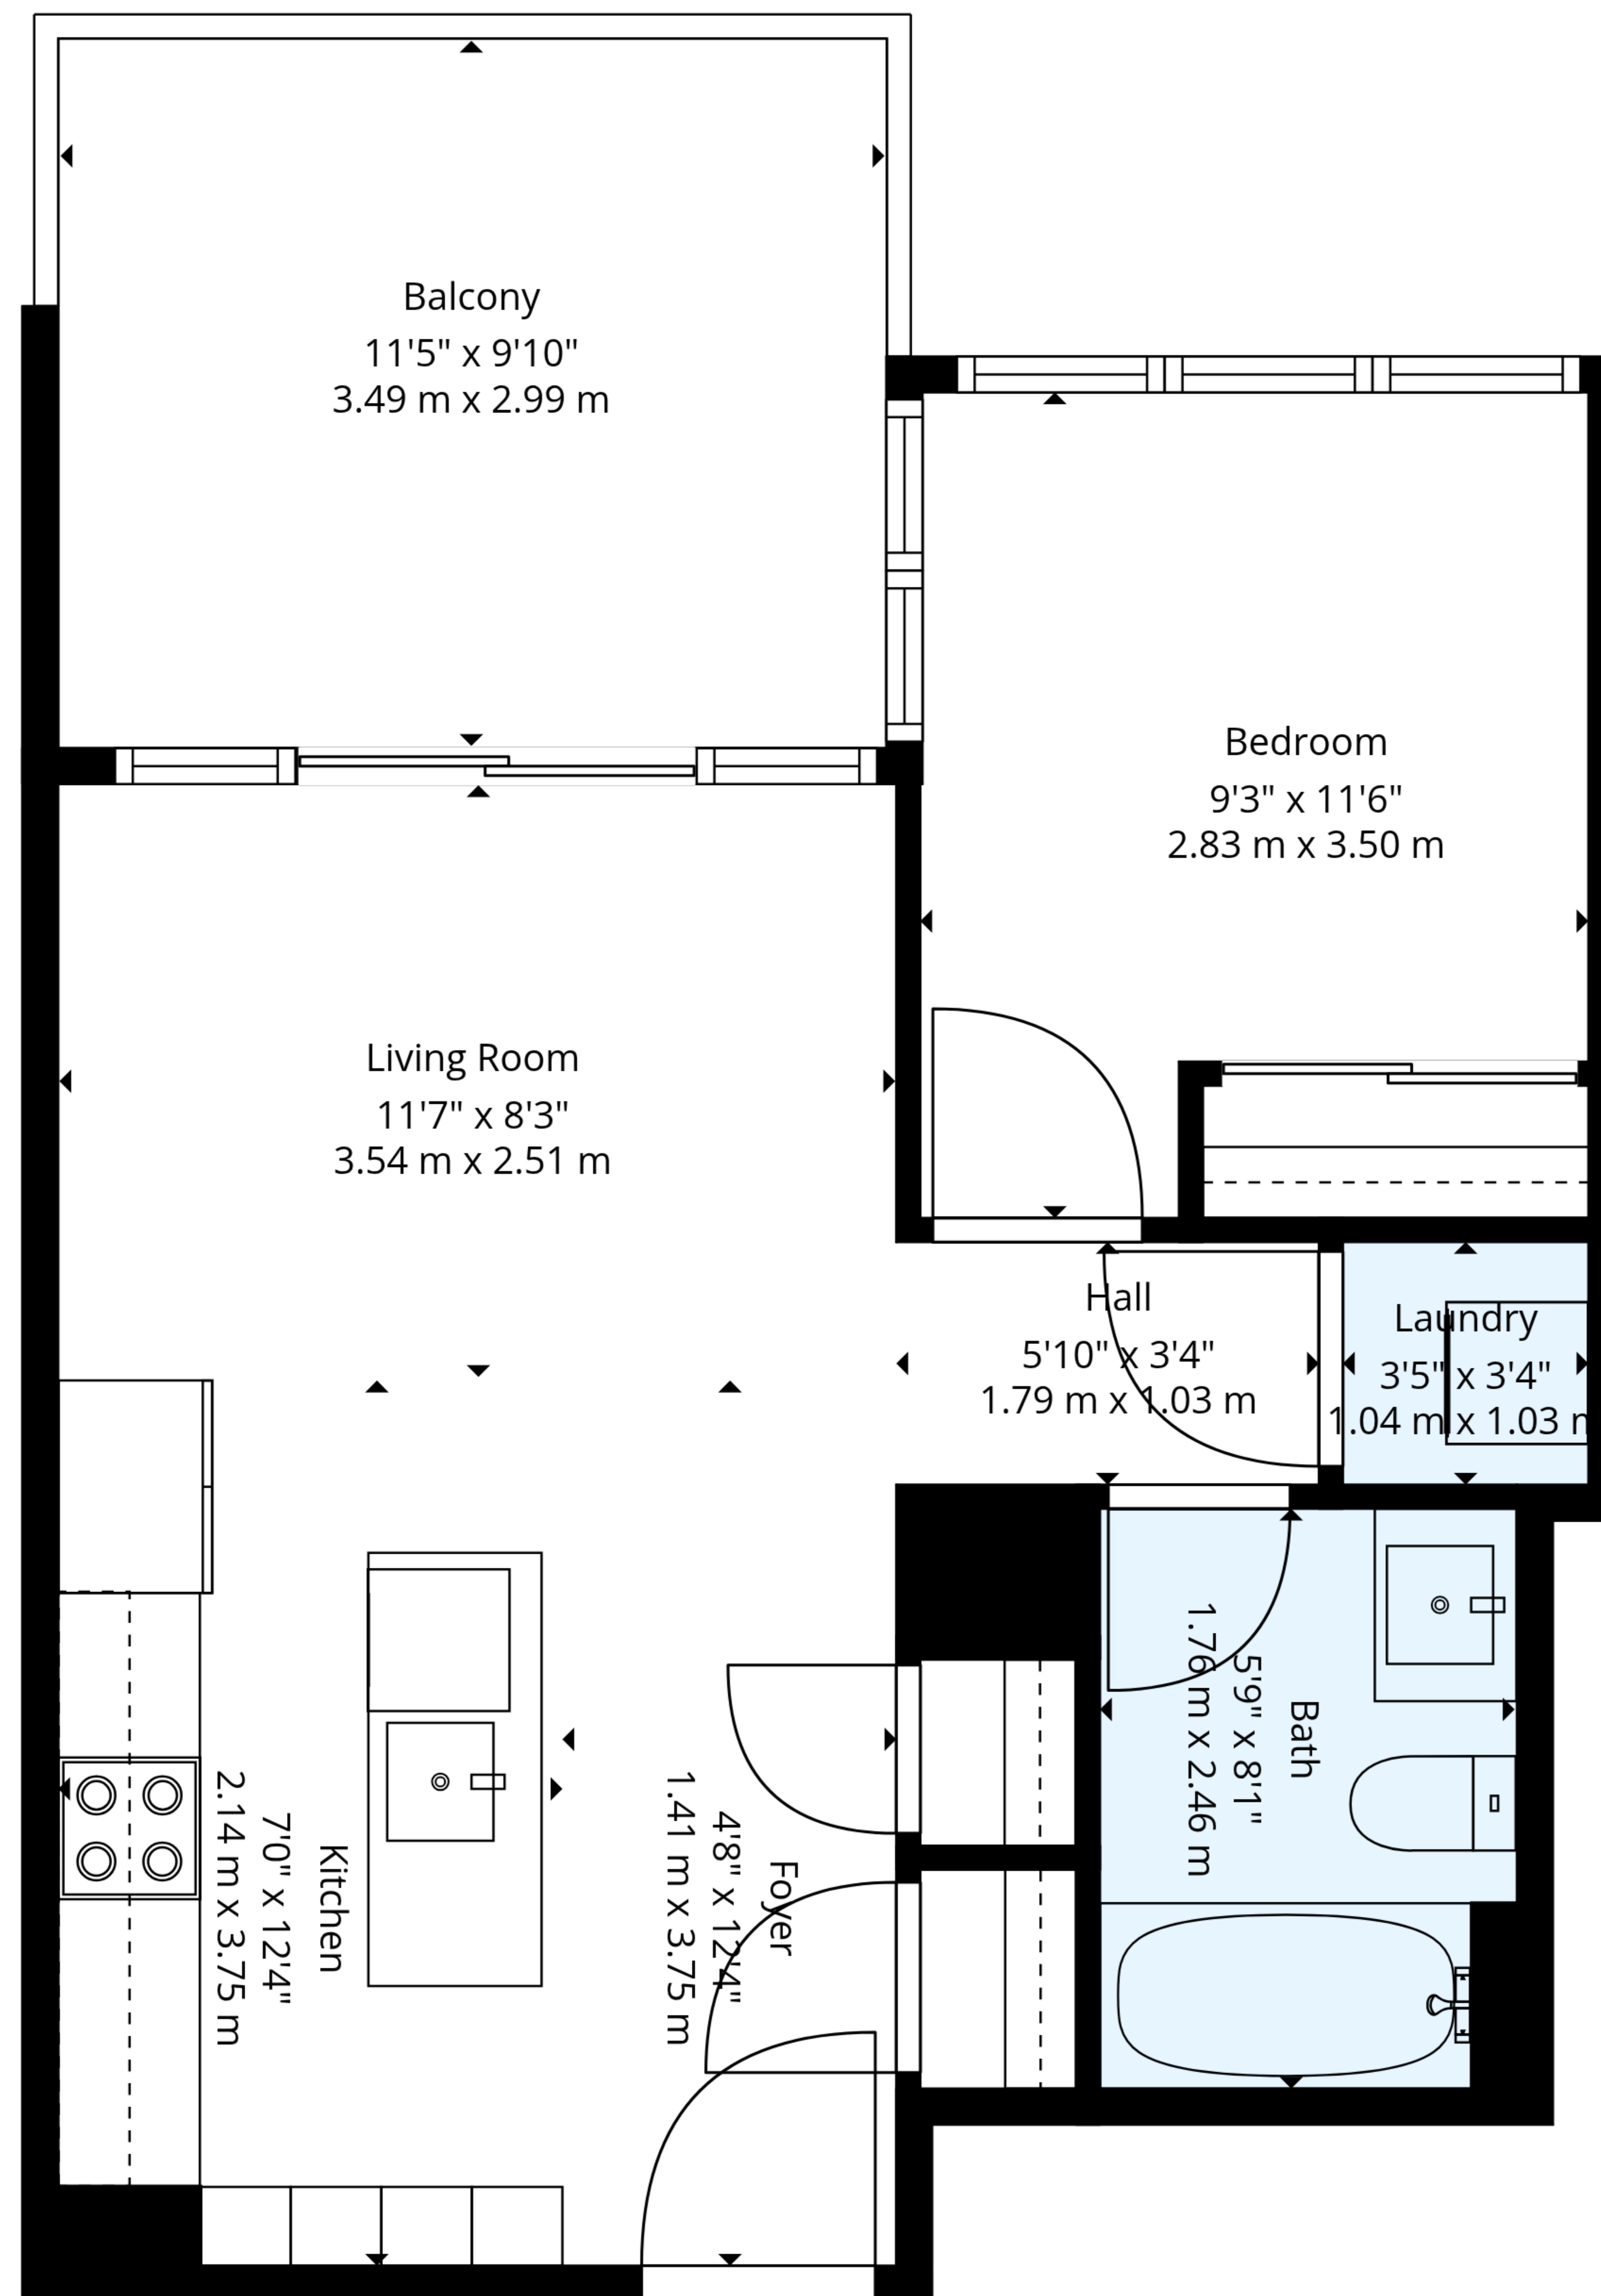

Total: 457 sq. Ft, 42 m2
 Ground Floor: 457 sq. Ft, 42 m2
 Excluded Areas: Balcony: 114 sq. Ft, 11 M2, Walls: 51 sq. Ft, 5 m2

Information Is Calculated By Air Unlimited Corp. ; Deemed Highly Reliable But Not Guaranteed.

Total: 457 sq. Ft, 42 m²
 Ground Floor: 457 sq. Ft, 42 m²
 Excluded Areas: Balcony: 114 sq. Ft, 11 M², Walls: 51 sq. Ft, 5 m²

Information Is Calculated By Air Unlimited Corp. ; Deemed Highly Reliable But Not Guaranteed.