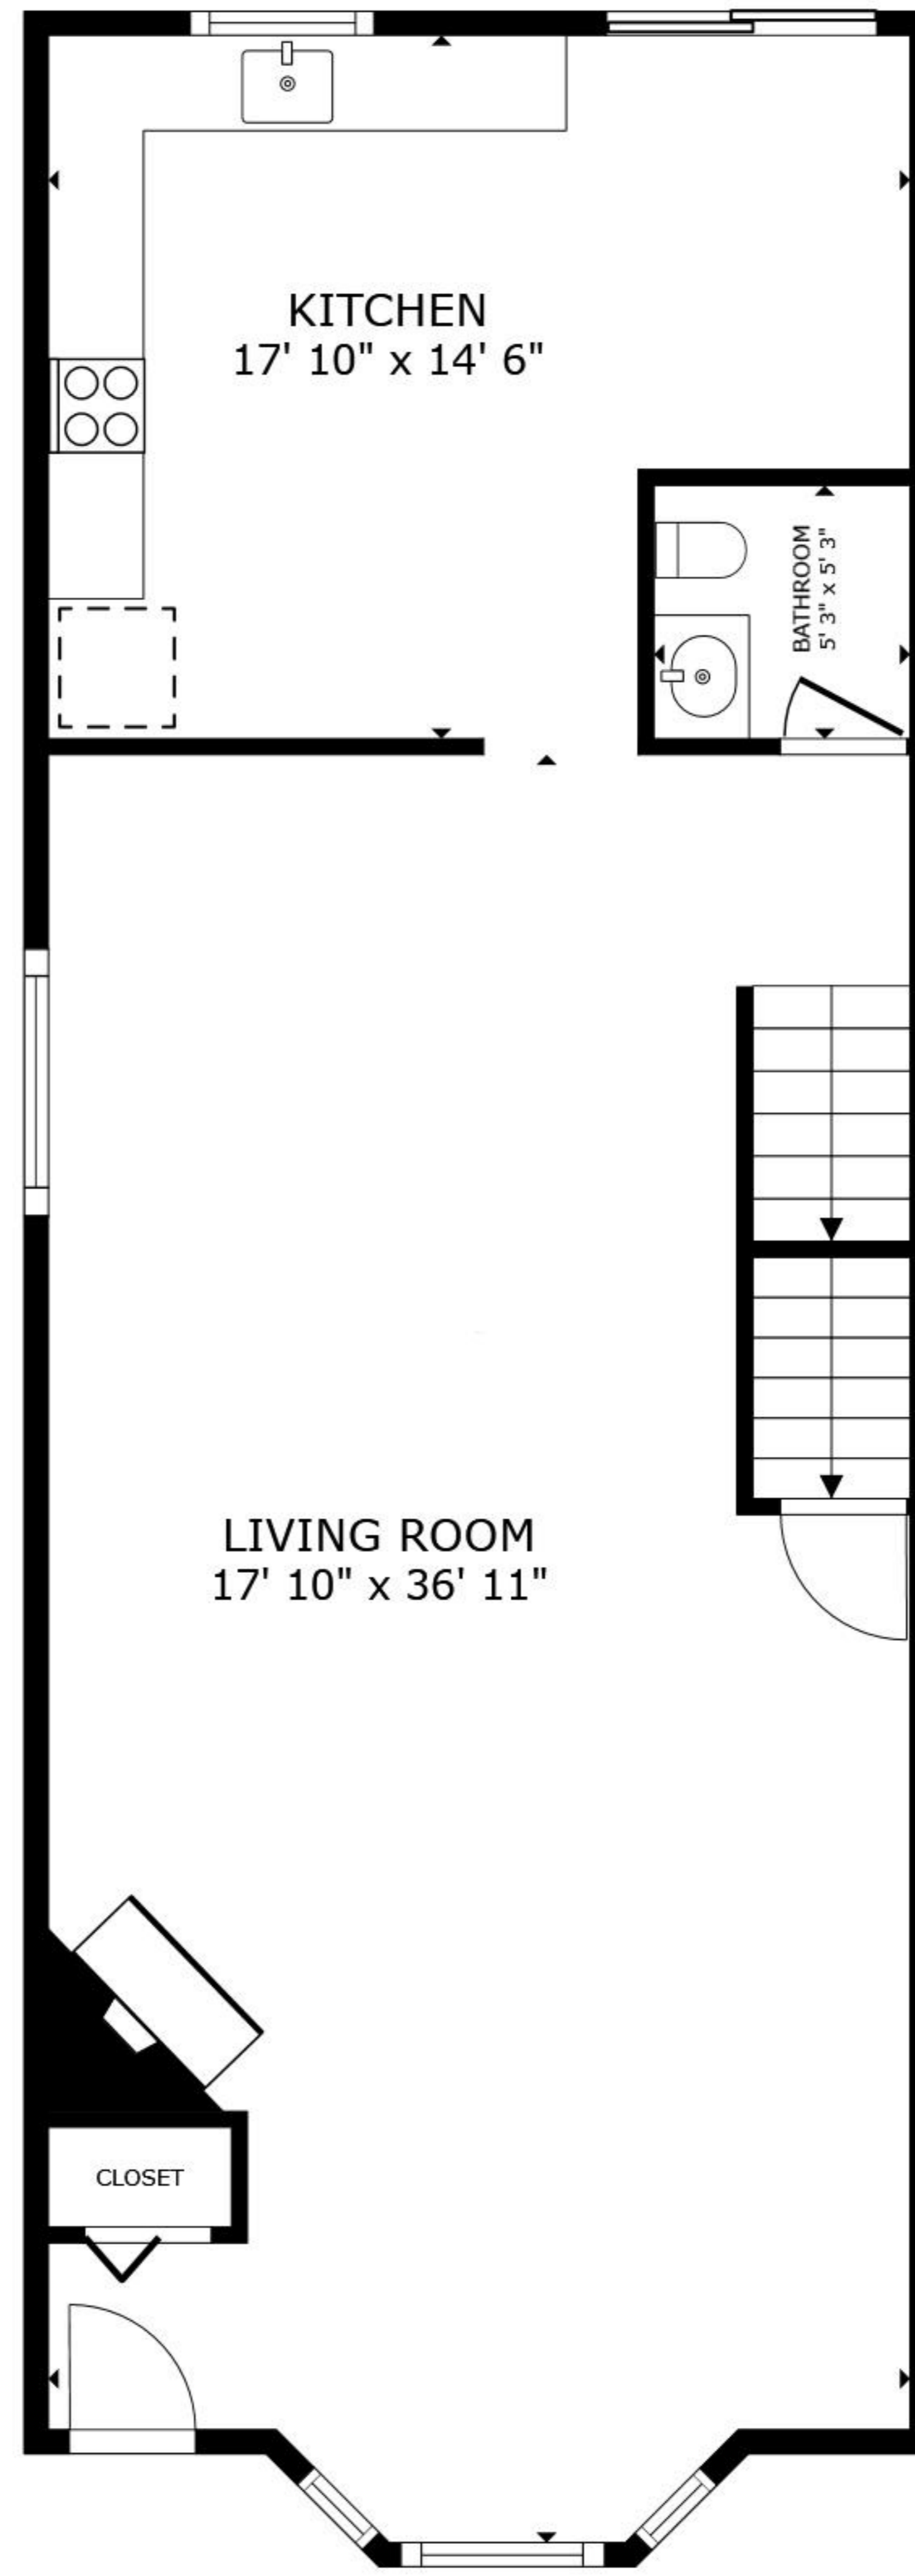

FLOOR 1

GROSS INTERNAL AREA  
FLOOR 1 503 sq.ft. FLOOR 2 897 sq.ft. FLOOR 3 897 sq.ft.  
EXCLUDED AREAS : GARAGE 357 sq.ft.  
TOTAL : 2,297 sq.ft.  
SIZES AND DIMENSIONS ARE APPROXIMATE, ACTUAL MAY VARY.

FLOOR 2

GROSS INTERNAL AREA  
FLOOR 1 503 sq.ft. FLOOR 2 897 sq.ft. FLOOR 3 897 sq.ft.  
EXCLUDED AREAS : GARAGE 357 sq.ft.  
TOTAL : 2,297 sq.ft.  
SIZES AND DIMENSIONS ARE APPROXIMATE, ACTUAL MAY VARY.

**FLOOR 3**

GROSS INTERNAL AREA  
 FLOOR 1 503 sq.ft. FLOOR 2 897 sq.ft. FLOOR 3 897 sq.ft.  
 EXCLUDED AREAS : GARAGE 357 sq.ft.  
 TOTAL : 2,297 sq.ft.  
 SIZES AND DIMENSIONS ARE APPROXIMATE, ACTUAL MAY VARY.