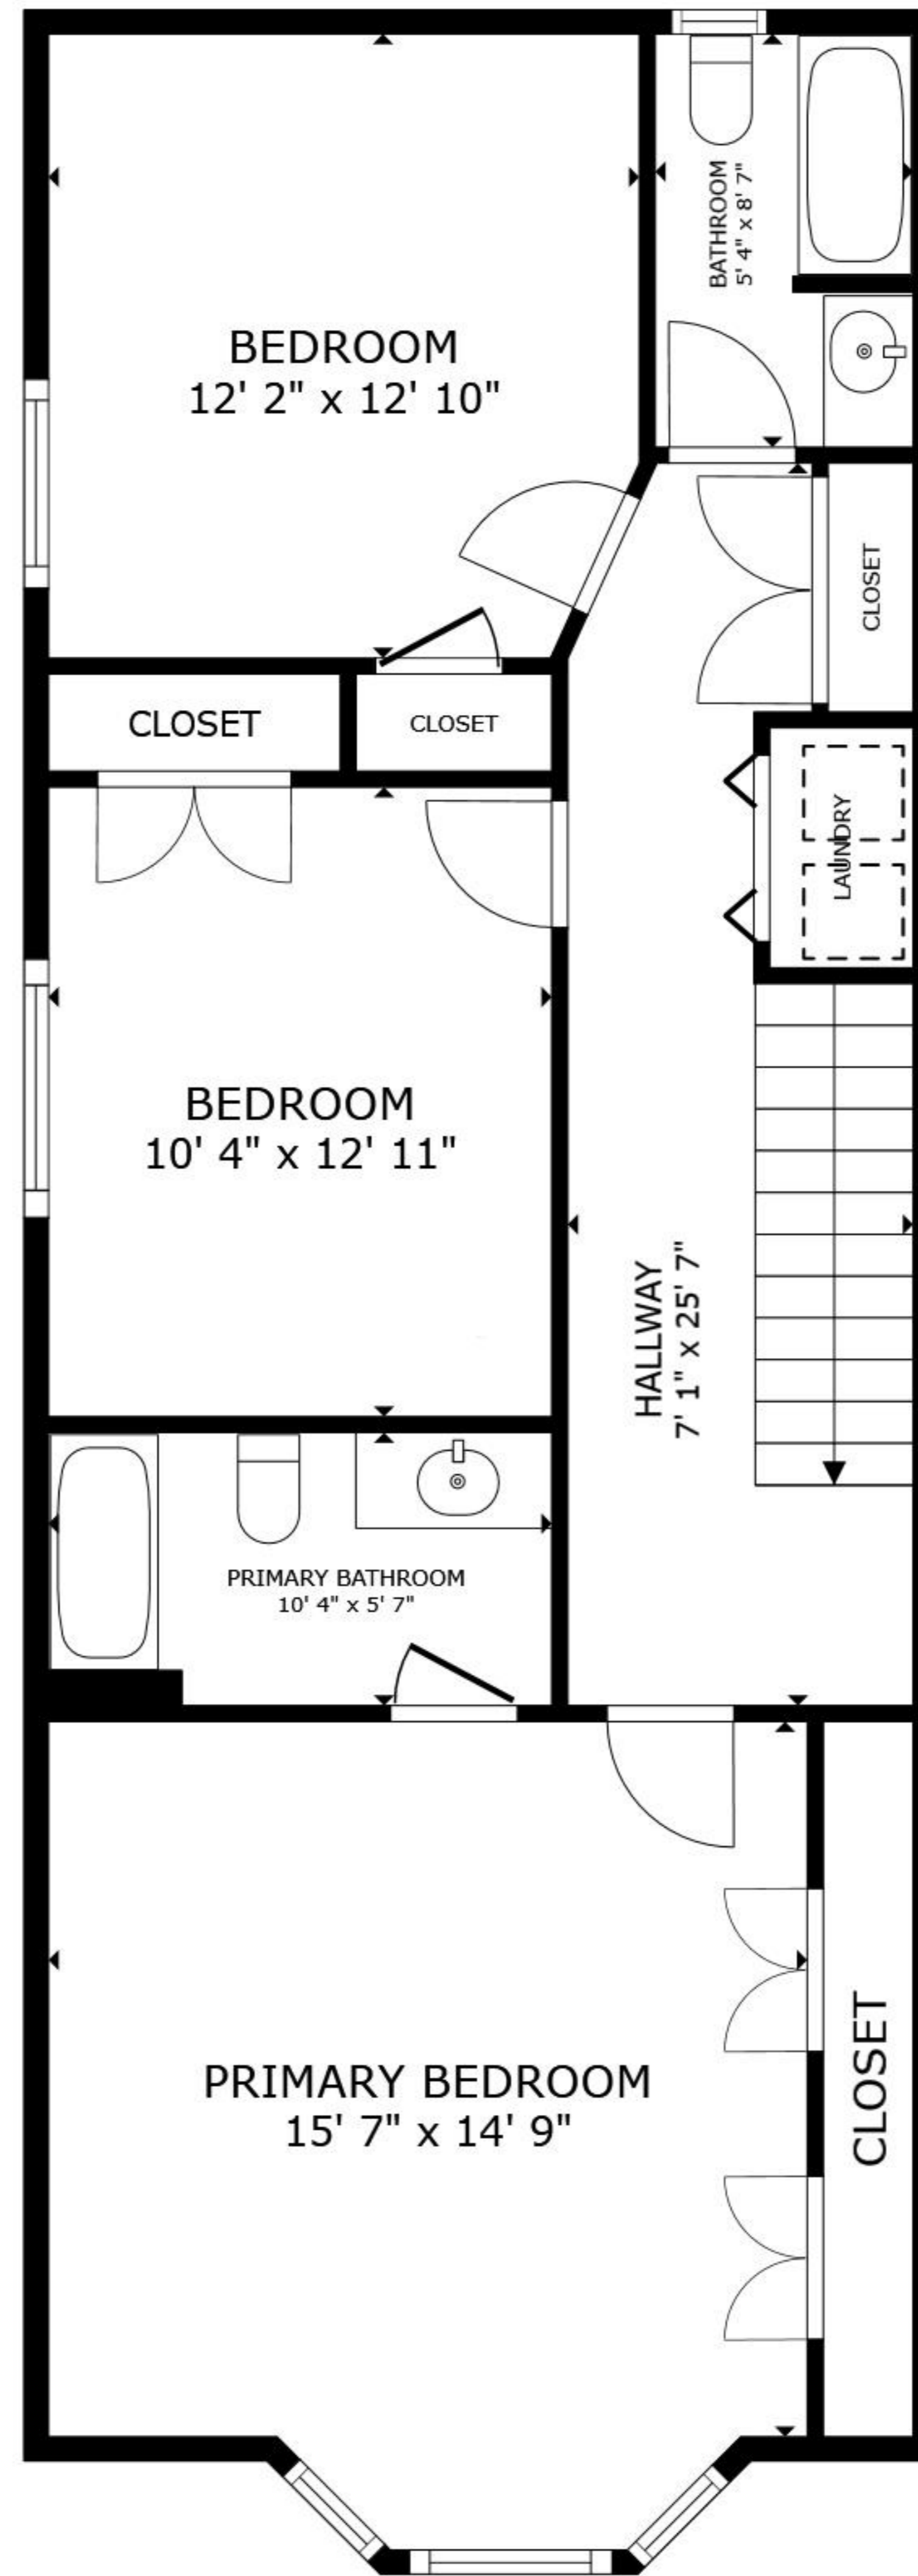

FLOOR 1

GROSS INTERNAL AREA  
FLOOR 1 503 sq.ft. FLOOR 2 897 sq.ft. FLOOR 3 897 sq.ft.  
EXCLUDED AREAS : GARAGE 357 sq.ft.  
TOTAL : 2,297 sq.ft.  
SIZES AND DIMENSIONS ARE APPROXIMATE, ACTUAL MAY VARY.

FLOOR 2

GROSS INTERNAL AREA  
FLOOR 1 503 sq.ft. FLOOR 2 897 sq.ft. FLOOR 3 897 sq.ft.  
EXCLUDED AREAS : GARAGE 357 sq.ft.  
TOTAL : 2,297 sq.ft.  
SIZES AND DIMENSIONS ARE APPROXIMATE, ACTUAL MAY VARY.

**FLOOR 3**

GROSS INTERNAL AREA  
 FLOOR 1 503 sq.ft. FLOOR 2 897 sq.ft. FLOOR 3 897 sq.ft.  
 EXCLUDED AREAS : GARAGE 357 sq.ft.  
 TOTAL : 2,297 sq.ft.  
 SIZES AND DIMENSIONS ARE APPROXIMATE, ACTUAL MAY VARY.