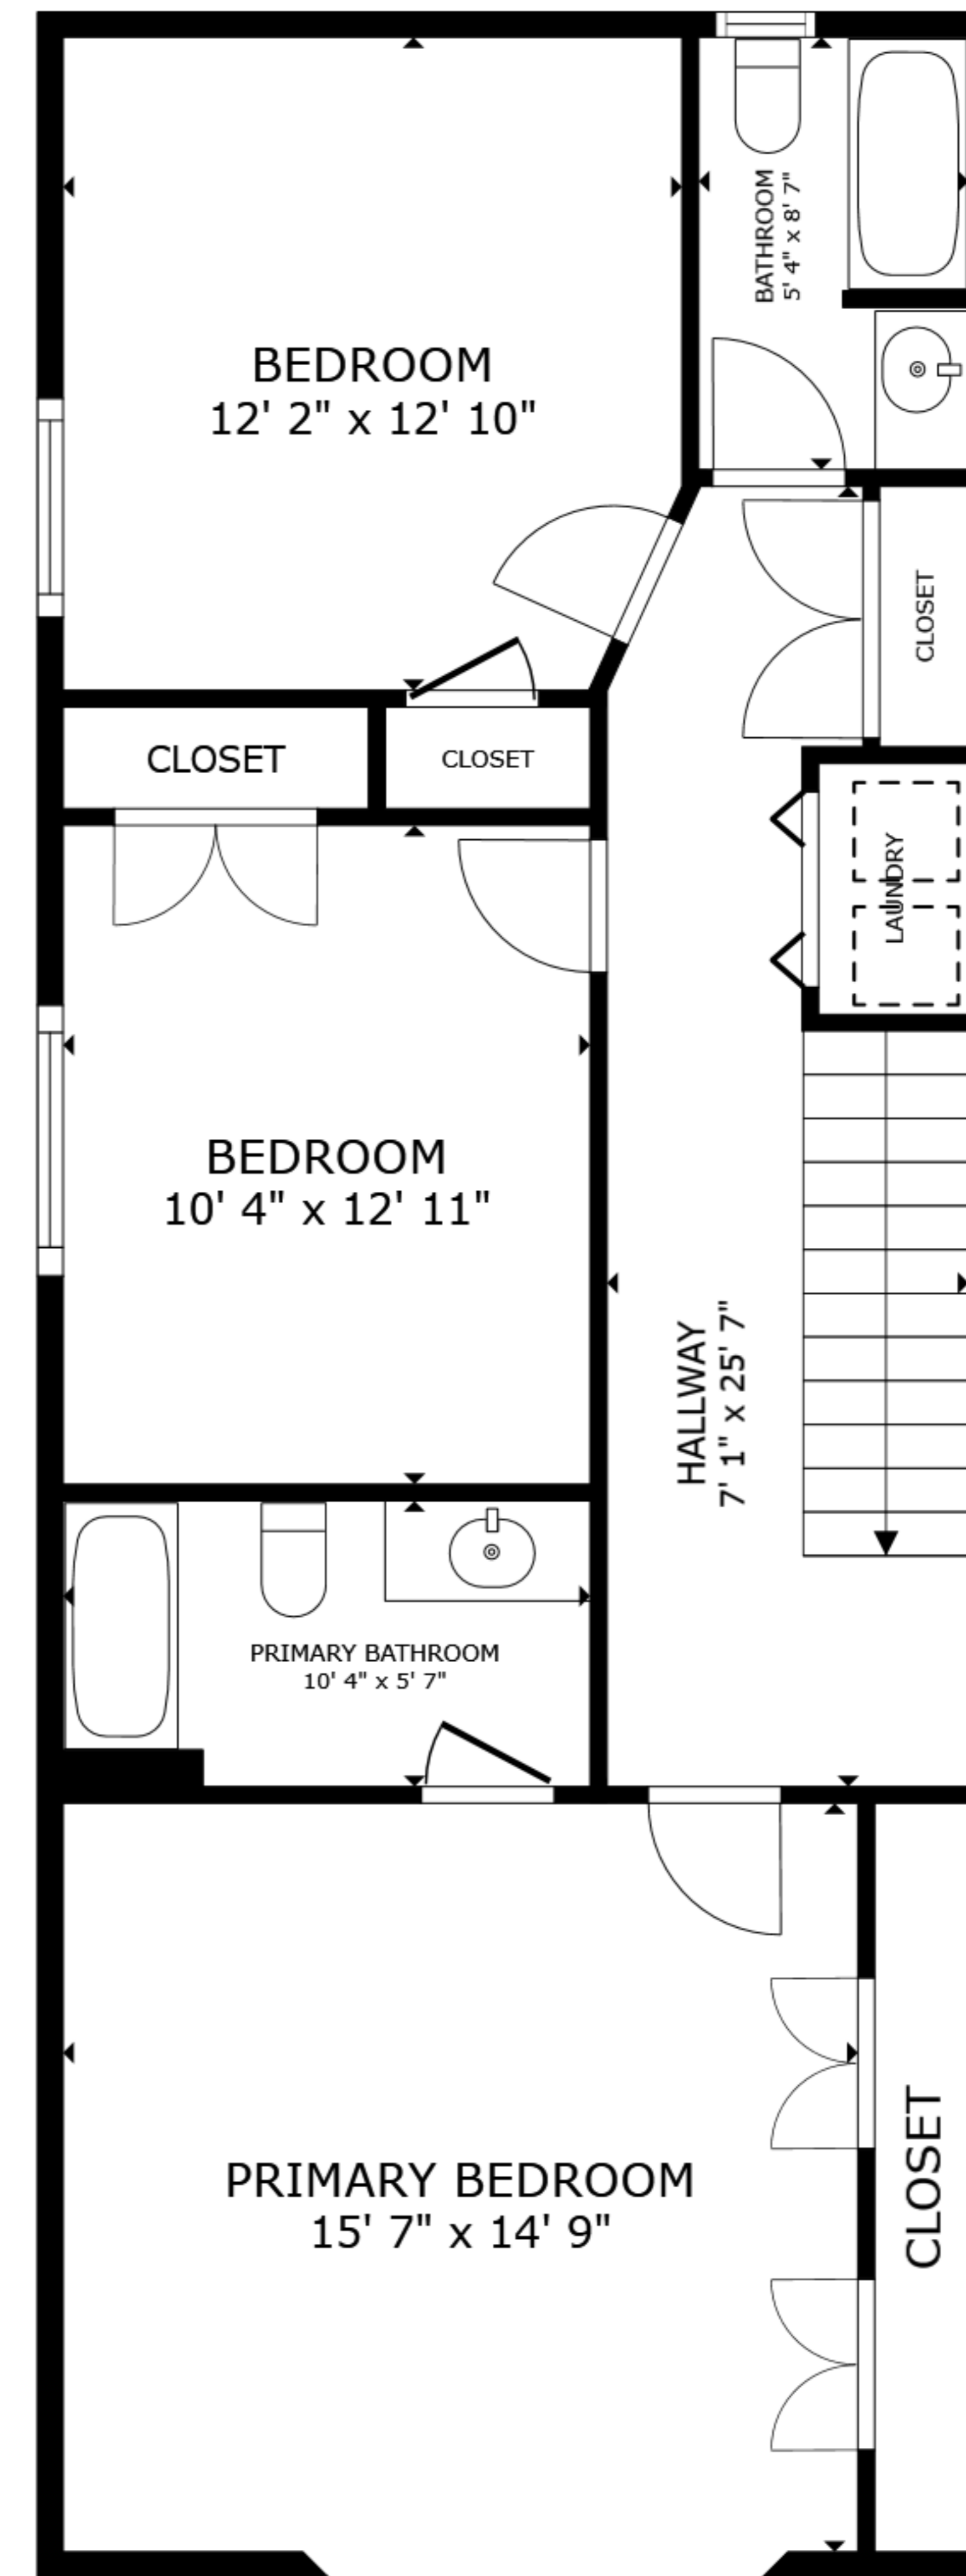

FLOOR 1

FLOOR 2

FLOOR 3

GROSS INTERNAL AREA  
 FLOOR 1 503 sq.ft. FLOOR 2 897 sq.ft. FLOOR 3 897 sq.ft.  
 EXCLUDED AREAS : GARAGE 357 sq.ft.  
 TOTAL : 2,297 sq.ft.  
 SIZES AND DIMENSIONS ARE APPROXIMATE, ACTUAL MAY VARY.