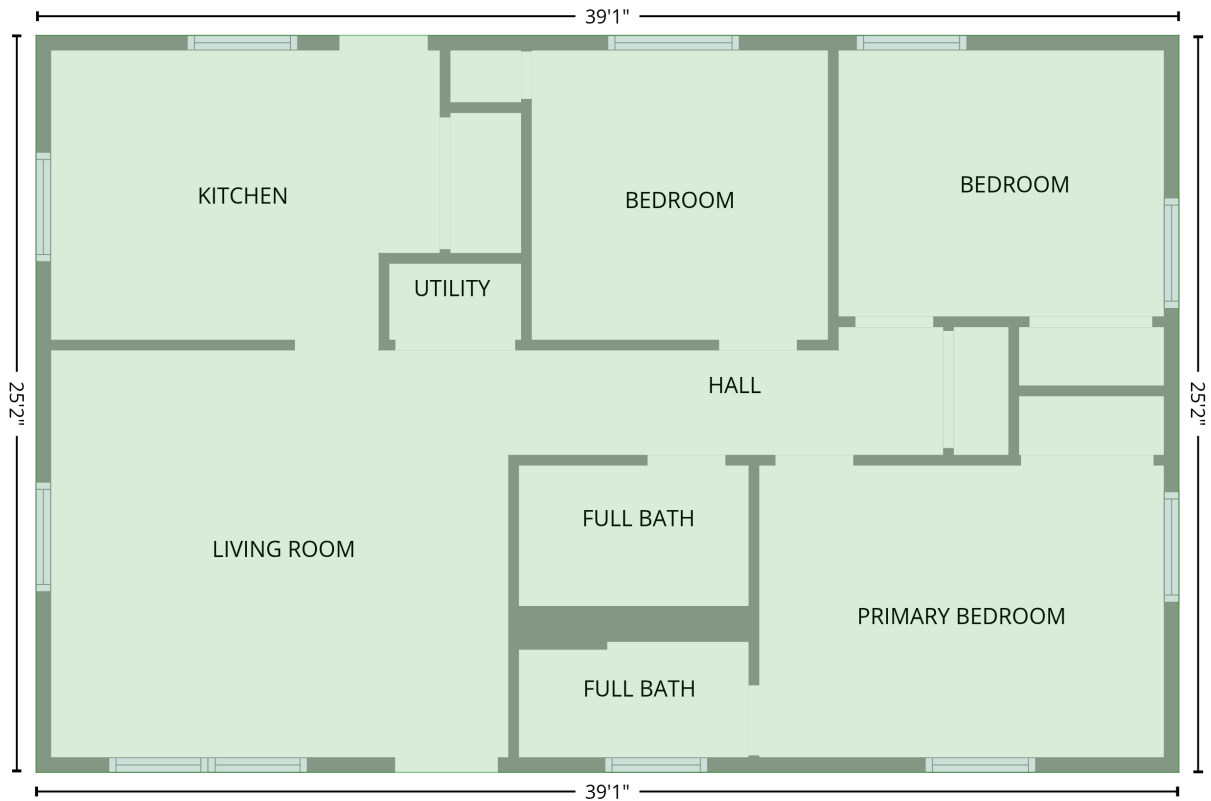

2309 Longleaf Drive, Sterling, Charlotte, Mecklenburg County, North Carolina, United States, 28210

Gross Living Area: 983 sq. ft

Level 1

1st floor
[AREA: 983]

Space	Area (sq. ft)	Calculation <small>Coordinate Polygon Area Algorithm using inches</small>
1st floor (Living area)	983	$-((467.3 + 467.3) * (94 - 396.1) + (467.3 + -1.4) * (396.1 - 396.1) + (-1.4 + -1.4) * (396.1 - 94) + (-1.4 + 467.3) * (94 - 94)) * 0.5 * 0.00694$