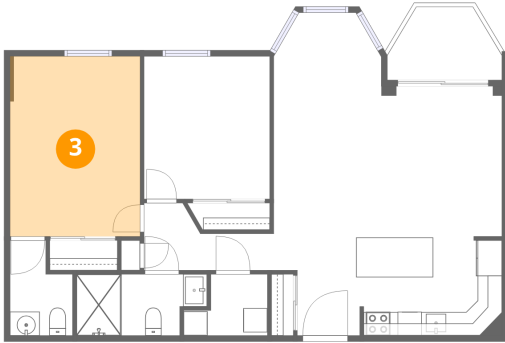

3 Floor 1 - Primary Bedroom

Dimensions: 10'10" x 15'0"
Area: 163 sq. ft
Counted as living area: Yes

Heated: Yes
Finished: Yes
Enclosed: Yes
Contiguous: Yes
Permitted: Yes
Wet space: No
Addition: No
Conversion: No