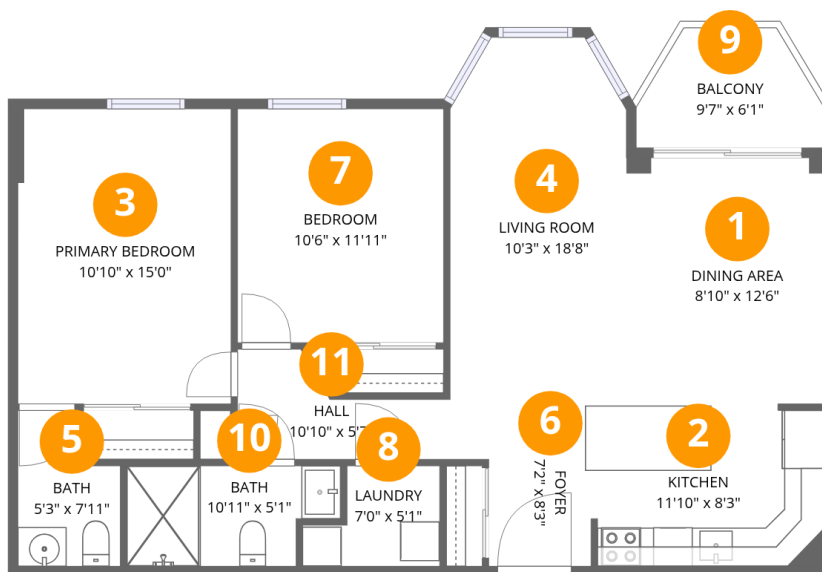

1st floor

Total Area: 956 sq. ft

1st Floor: 956 sq. ft

Excluded: Balcony 49 sq. ft, Walls: 0 sq. ft

Property summary

 **1** Floors

 **2** Bedrooms

 **1** Bathrooms

 **1** Half baths

Room dimensions

Floor 1

Total:956sqft Excluded: 49sqft

#		Dimensions	sqft	Counted as living area
1	Dining Area	8'10" x 12'6"	110 sq. ft	Yes
2	Kitchen	11'10" x 8'3"	98 sq. ft	Yes
3	Primary Bedroom	10'10" x 15'0"	163 sq. ft	Yes
4	Living Room	10'3" x 18'8"	191 sq. ft	Yes
5	Bath	5'3" x 7'11"	41 sq. ft	Yes
6	Foyer	7'2" x 8'3"	59 sq. ft	Yes
7	Bedroom	10'6" x 11'11"	125 sq. ft	Yes
8	Laundry	7'0" x 5'1"	36 sq. ft	Yes
9	Balcony	9'7" x 6'1"	59 sq. ft	No
10	Bath	10'11" x 5'1"	56 sq. ft	Yes
11	Hall	10'10" x 5'7"	61 sq. ft	Yes

1 Floor 1 - Dining Area

Dimensions: 8'10" x 12'6"
Area: 110 sq. ft
Counted as living area: Yes

Heated: Yes
Finished: Yes
Enclosed: Yes
Contiguous: Yes
Permitted: Yes
Wet space: No
Addition: No
Conversion: No

2 Floor 1 - Kitchen

Dimensions: 11'10" x 8'3"
Area: 98 sq. ft
Counted as living area: Yes

Heated: Yes
Finished: Yes
Enclosed: Yes
Contiguous: Yes
Permitted: Yes
Wet space: No
Addition: No
Conversion: No