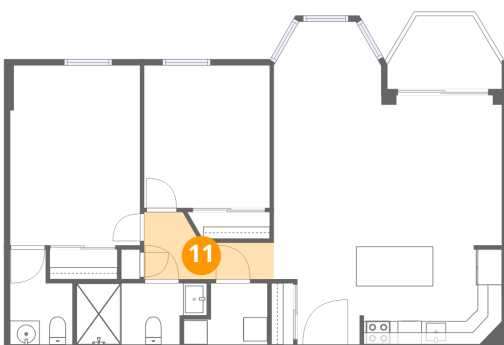

Heated: Yes
Finished: Yes
Enclosed: Yes
Contiguous: Yes
Permitted: Yes
Wet space: No
Addition: No
Conversion: No

8 Floor 1 - Laundry

Dimensions: 7'0" x 5'1"
Area: 36 sq. ft
Counted as living area: Yes

Heated: Yes
Finished: Yes
Enclosed: Yes
Contiguous: Yes
Permitted: Yes
Wet space: No
Addition: No
Conversion: No

9 Floor 1 - Balcony

Dimensions: 9'7" x 6'1"
Area: 59 sq. ft
Counted as living area: No

Heated: No
Finished: No
Enclosed: No
Contiguous: Yes
Permitted: Yes
Wet space: No
Addition: No
Conversion: No

10 Floor 1 - Bath

Dimensions: 10'11" x 5'1"
Area: 56 sq. ft
Counted as living area: Yes

Heated: Yes
Finished: Yes
Enclosed: Yes
Contiguous: Yes
Permitted: Yes
Wet space: Yes
Addition: No
Conversion: No

11 Floor 1 - Hall

Dimensions: 10'10" x 5'7"
Area: 61 sq. ft
Counted as living area: Yes