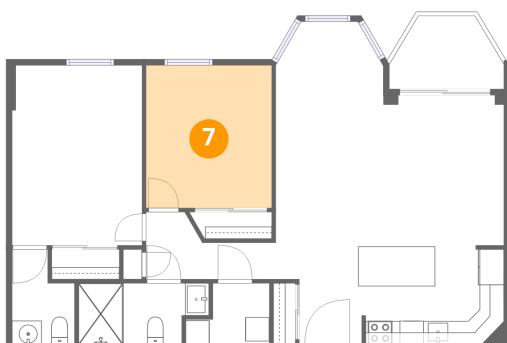

4 Floor 1 - Living Room

Dimensions: 10'3" x 18'8"
Area: 191 sq. ft
Counted as living area: Yes

Heated: Yes
Finished: Yes
Enclosed: Yes
Contiguous: Yes
Permitted: Yes
Wet space: No
Addition: No
Conversion: No

5 Floor 1 - Bath

Dimensions: 5'3" x 7'11"
Area: 41 sq. ft
Counted as living area: Yes

Heated: Yes
Finished: Yes
Enclosed: Yes
Contiguous: Yes
Permitted: Yes
Wet space: Yes
Addition: No
Conversion: No

6 Floor 1 - Foyer

Dimensions: 7'2" x 8'3"
Area: 59 sq. ft
Counted as living area: Yes

Heated: Yes
Finished: Yes
Enclosed: Yes
Contiguous: Yes
Permitted: Yes
Wet space: No
Addition: No
Conversion: No

7 Floor 1 - Bedroom

Dimensions: 10'6" x 11'11"
Area: 125 sq. ft
Counted as living area: Yes

Heated: Yes
Finished: Yes
Enclosed: Yes
Contiguous: Yes
Permitted: Yes
Wet space: No
Addition: No
Conversion: No

8 Floor 1 - Laundry

Dimensions: 7'0" x 5'1"
Area: 36 sq. ft
Counted as living area: Yes

Heated: Yes
Finished: Yes
Enclosed: Yes
Contiguous: Yes
Permitted: Yes
Wet space: No
Addition: No
Conversion: No