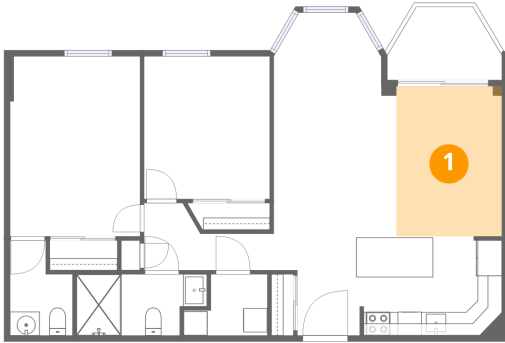

1st floor

Total Area: 956 sq. ft

1st Floor: 956 sq. ft

Excluded: Balcony 49 sq. ft, Walls: 0 sq. ft

Property summary

 **1** Floors

 **2** Bedrooms

 **1** Bathrooms

 **1** Half baths

Room dimensions

Floor 1

Total:956sqft Excluded: 49sqft

#		Dimensions	sqft	Counted as living area
1	Dining Area	8'10" x 12'6"	110 sq. ft	Yes
2	Kitchen	11'10" x 8'3"	98 sq. ft	Yes
3	Primary Bedroom	10'10" x 15'0"	163 sq. ft	Yes
4	Living Room	10'3" x 18'8"	191 sq. ft	Yes
5	Bath	5'3" x 7'11"	41 sq. ft	Yes
6	Foyer	7'2" x 8'3"	59 sq. ft	Yes
7	Bedroom	10'6" x 11'11"	125 sq. ft	Yes
8	Laundry	7'0" x 5'1"	36 sq. ft	Yes
9	Balcony	9'7" x 6'1"	59 sq. ft	No
10	Bath	10'11" x 5'1"	56 sq. ft	Yes
11	Hall	10'10" x 5'7"	61 sq. ft	Yes

1 Floor 1 - Dining Area

Dimensions: 8'10" x 12'6"
Area: 110 sq. ft
Counted as living area: Yes

Heated: Yes
Finished: Yes
Enclosed: Yes
Contiguous: Yes
Permitted: Yes
Wet space: No
Addition: No
Conversion: No

2 Floor 1 - Kitchen

Dimensions: 11'10" x 8'3"
Area: 98 sq. ft
Counted as living area: Yes

Heated: Yes
Finished: Yes
Enclosed: Yes
Contiguous: Yes
Permitted: Yes
Wet space: No
Addition: No
Conversion: No