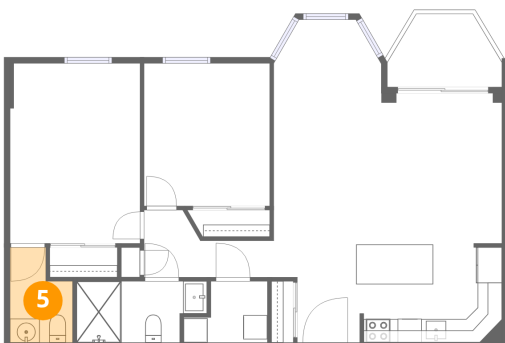

5 Floor 1 - Bath

Dimensions: 5'3" x 7'11"
Area: 41 sq. ft
Counted as living area: Yes

Heated: Yes
Finished: Yes
Enclosed: Yes
Contiguous: Yes
Permitted: Yes
Wet space: Yes
Addition: No
Conversion: No