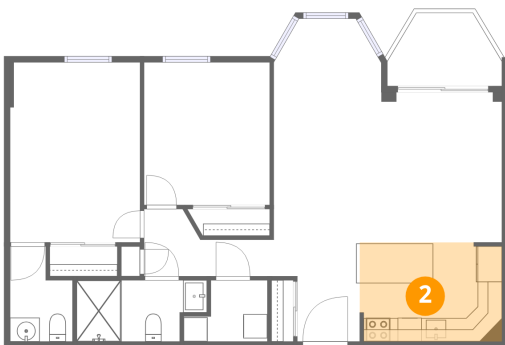

1st floor

Total Area: 956 sq. ft

1st Floor: 956 sq. ft

Excluded: Balcony 49 sq. ft, Walls: 0 sq. ft

Property summary

 **1** Floors

 **2** Bedrooms

 **1** Bathrooms

 **1** Half baths

Room dimensions

Floor 1

Total:956sqft Excluded: 49sqft

#		Dimensions	sqft	Counted as living area
1	Dining Area	8'10" x 12'6"	110 sq. ft	Yes
2	Kitchen	11'10" x 8'3"	98 sq. ft	Yes
3	Primary Bedroom	10'10" x 15'0"	163 sq. ft	Yes
4	Living Room	10'3" x 18'8"	191 sq. ft	Yes
5	Bath	5'3" x 7'11"	41 sq. ft	Yes
6	Foyer	7'2" x 8'3"	59 sq. ft	Yes
7	Bedroom	10'6" x 11'11"	125 sq. ft	Yes
8	Laundry	7'0" x 5'1"	36 sq. ft	Yes
9	Balcony	9'7" x 6'1"	59 sq. ft	No
10	Bath	10'11" x 5'1"	56 sq. ft	Yes
11	Hall	10'10" x 5'7"	61 sq. ft	Yes

1 Floor 1 - Dining Area

Dimensions: 8'10" x 12'6"
Area: 110 sq. ft
Counted as living area: Yes

Heated: Yes
Finished: Yes
Enclosed: Yes
Contiguous: Yes
Permitted: Yes
Wet space: No
Addition: No
Conversion: No

2 Floor 1 - Kitchen

Dimensions: 11'10" x 8'3"
Area: 98 sq. ft
Counted as living area: Yes

Heated: Yes
Finished: Yes
Enclosed: Yes
Contiguous: Yes
Permitted: Yes
Wet space: No
Addition: No
Conversion: No