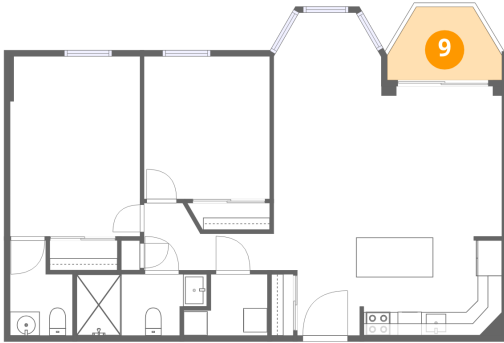

9 Floor 1 - Balcony

Dimensions: 9'7" x 6'1"
Area: 59 sq. ft
Counted as living area: No

Heated: No
Finished: No
Enclosed: No
Contiguous: Yes
Permitted: Yes
Wet space: No
Addition: No
Conversion: No