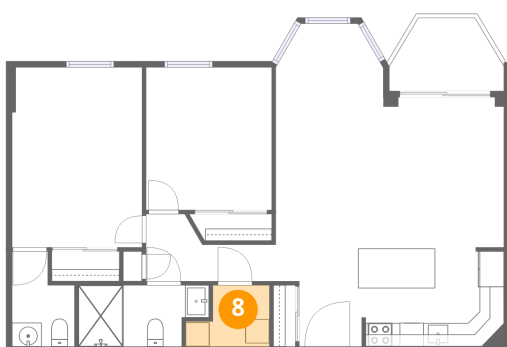

Dimensions: 7'2" x 8'3"
Area: 59 sq. ft
Counted as living area: Yes

Heated: Yes
Finished: Yes
Enclosed: Yes
Contiguous: Yes
Permitted: Yes
Wet space: No
Addition: No
Conversion: No

7 Floor 1 - Bedroom

Dimensions: 10'6" x 11'11"
Area: 125 sq. ft
Counted as living area: Yes

Heated: Yes
Finished: Yes
Enclosed: Yes
Contiguous: Yes
Permitted: Yes
Wet space: No
Addition: No
Conversion: No

8 Floor 1 - Laundry

Dimensions: 7'0" x 5'1"
Area: 36 sq. ft
Counted as living area: Yes

Heated: Yes
Finished: Yes
Enclosed: Yes
Contiguous: Yes
Permitted: Yes
Wet space: No
Addition: No
Conversion: No