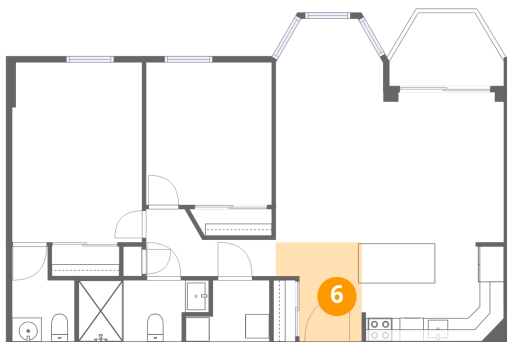

4 Floor 1 - Living Room

Dimensions: 10'3" x 18'8"
Area: 191 sq. ft
Counted as living area: Yes

Heated: Yes
Finished: Yes
Enclosed: Yes
Contiguous: Yes
Permitted: Yes
Wet space: No
Addition: No
Conversion: No

5 Floor 1 - Bath

Dimensions: 5'3" x 7'11"
Area: 41 sq. ft
Counted as living area: Yes

Heated: Yes
Finished: Yes
Enclosed: Yes
Contiguous: Yes
Permitted: Yes
Wet space: Yes
Addition: No
Conversion: No

6 Floor 1 - Foyer