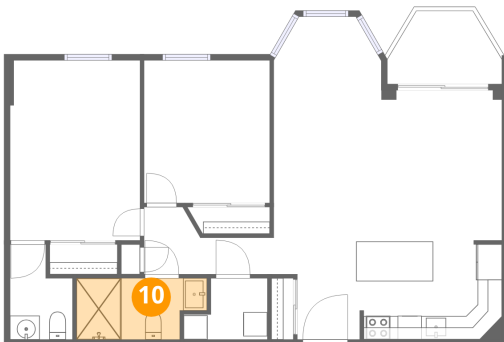

Heated: Yes
Finished: Yes
Enclosed: Yes
Contiguous: Yes
Permitted: Yes
Wet space: No
Addition: No
Conversion: No

8 Floor 1 - Laundry

Dimensions: 7'0" x 5'1"
Area: 36 sq. ft
Counted as living area: Yes

Heated: Yes
Finished: Yes
Enclosed: Yes
Contiguous: Yes
Permitted: Yes
Wet space: No
Addition: No
Conversion: No

9 Floor 1 - Balcony

Dimensions: 9'7" x 6'1"
Area: 59 sq. ft
Counted as living area: No

Heated: No
Finished: No
Enclosed: No
Contiguous: Yes
Permitted: Yes
Wet space: No
Addition: No
Conversion: No

10 Floor 1 - Bath