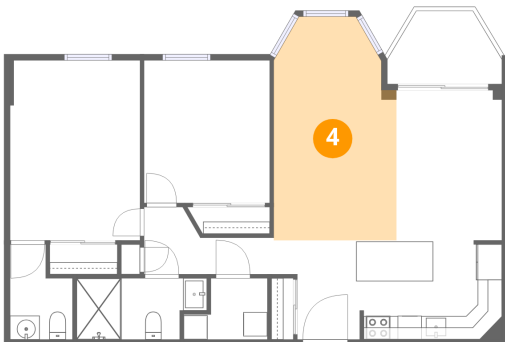

4 Floor 1 - Living Room

Dimensions: 10'3" x 18'8"
Area: 191 sq. ft
Counted as living area: Yes

Heated: Yes
Finished: Yes
Enclosed: Yes
Contiguous: Yes
Permitted: Yes
Wet space: No
Addition: No
Conversion: No