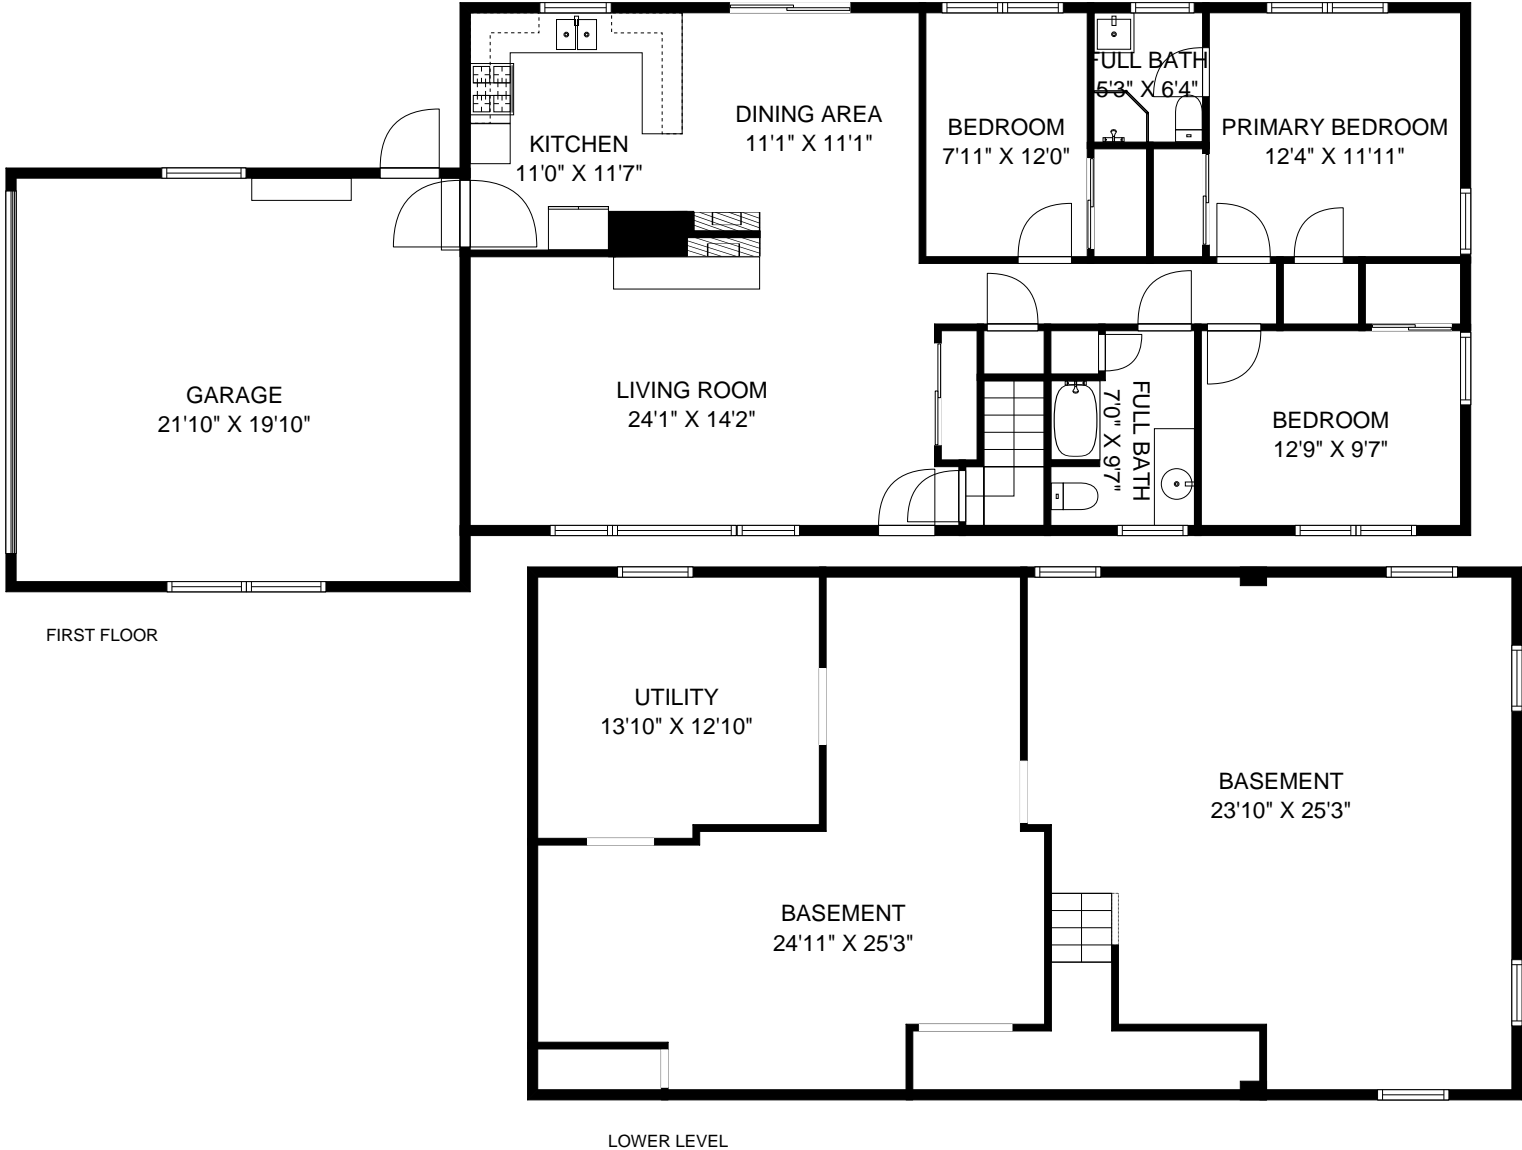

# THE FLOOR PLAN

## 46 Shawnee Trail

### Sparta, New Jersey

NOT TO SCALE – This floor plan is provided for illustration purposes only.  
Room positions and dimensions are approximate and should be independently measured for accuracy.