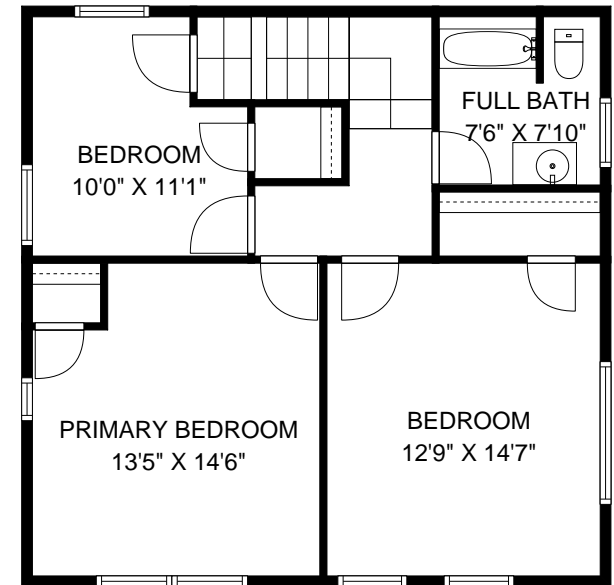

THE FLOOR PLAN

346 Academy Street

South Orange, New Jersey

LOWER LEVEL

FIRST FLOOR

THIRD FLOOR

SECOND FLOOR

NOT TO SCALE – This floor plan is provided for illustration purposes only.
Room positions and dimensions are approximate and should be independently measured for accuracy.