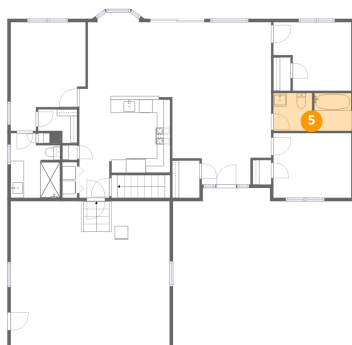

5 Floor 2 - Full Bath

Dimensions: 11'9" x 5'8"
Area: 67 sq. ft
Counted as living area: Yes

Heated: Yes
Finished: Yes
Enclosed: Yes
Contiguous: Yes
Permitted: Yes
Wet space: Yes
Addition: No
Conversion: No