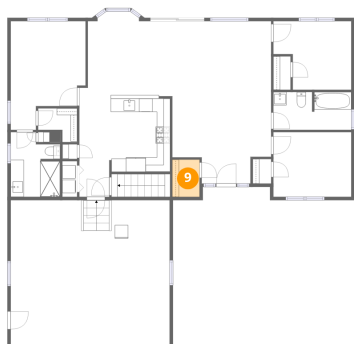

5 Patriot Way, Pawtucketville, Lowell, Middlesex County, Massachusetts, United States, 01854

9 Floor 2 - W.I.C.

Dimensions: 4'1" x 5'7"
Area: 23 sq. ft
Counted as living area: Yes

Heated: Yes
Finished: Yes
Enclosed: Yes
Contiguous: Yes
Permitted: Yes
Wet space: No
Addition: No
Conversion: No