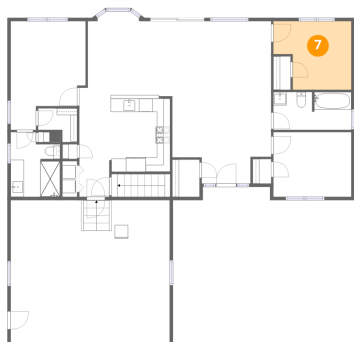

7 Floor 2 - Bedroom

Dimensions: 11'8" x 10'4"
Area: 121 sq. ft
Counted as living area: Yes

Heated: Yes
Finished: Yes
Enclosed: Yes
Contiguous: Yes
Permitted: Yes
Wet space: No
Addition: No
Conversion: No