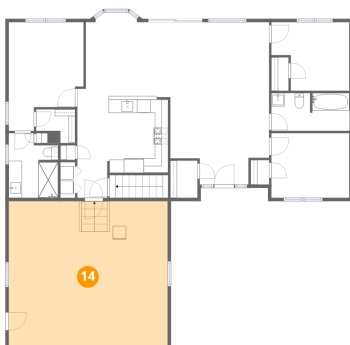

12 Floor 2 - Living Room

Dimensions: 14'11" x 20'6"
Area: 305 sq. ft
Counted as living area: Yes

Heated: Yes
Finished: Yes
Enclosed: Yes
Contiguous: Yes
Permitted: Yes
Wet space: No
Addition: No
Conversion: No

13 Floor 2 - Laundry

Dimensions: 2'3" x 5'5"
Area: 12 sq. ft
Counted as living area: Yes

Heated: Yes
Finished: Yes
Enclosed: Yes
Contiguous: Yes
Permitted: Yes
Wet space: No
Addition: No
Conversion: No

14 Floor 2 - Garage