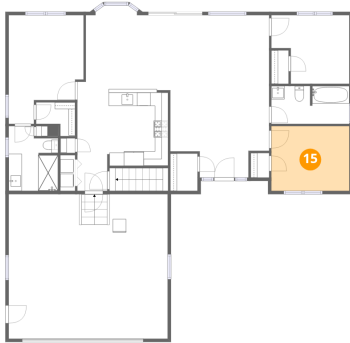

5 Patriot Way, Pawtucketville, Lowell, Middlesex County, Massachusetts, United States, 01854

15 Floor 2 - Bedroom

Dimensions: 11'9" x 9'9"
Area: 114 sq. ft
Counted as living area: Yes

Heated: Yes
Finished: Yes
Enclosed: Yes
Contiguous: Yes
Permitted: Yes
Wet space: No
Addition: No
Conversion: No