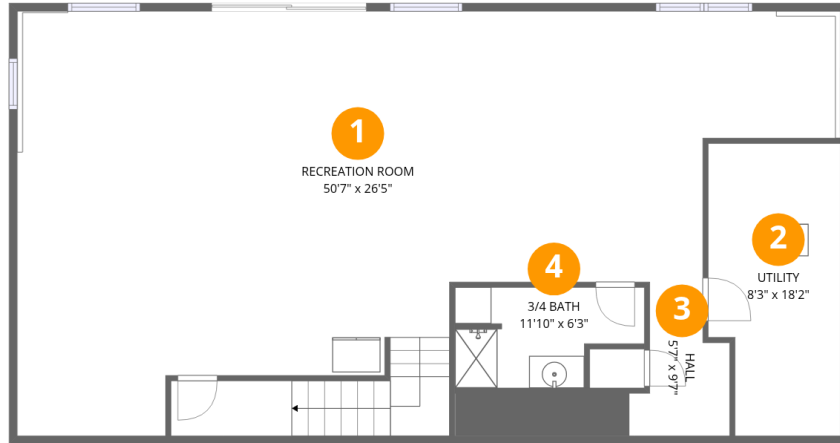

Room dimensions

Floor 1

Total:1216sqft Excluded: 140sqft

#		Dimensions	sqft	Counted as living area
1	Recreation Room	50'7" x 26'5"	1338 sq. ft	Yes
2	Utility	8'3" x 18'2"	150 sq. ft	No
3	Hall	5'7" x 9'7"	53 sq. ft	Yes
4	3/4 Bath	11'10" x 6'3"	74 sq. ft	Yes