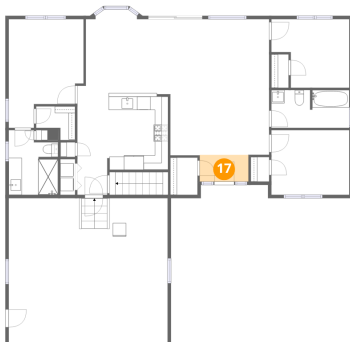

17 Floor 2 - Foyer

Dimensions: 7'4" x 4'0"
Area: 30 sq. ft
Counted as living area: Yes

Heated: Yes
Finished: Yes
Enclosed: Yes
Contiguous: Yes
Permitted: Yes
Wet space: No
Addition: No
Conversion: No