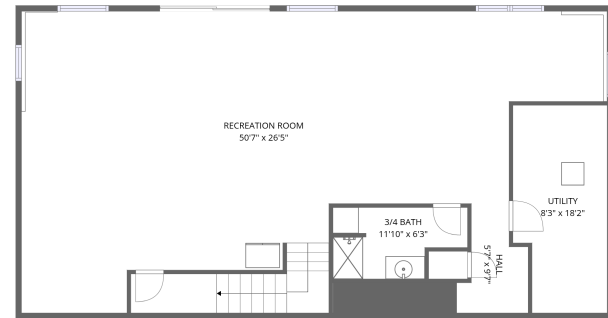

Home data report

5 Patriot Way, Pawtucketville, Lowell, Middlesex County, Massachusetts, United States, 01854

Total Area: 2550 sq. ft

1st Floor: 1216 sq. ft, 2nd Floor: 1334 sq. ft

Excluded: Utility 140 sq. ft, Garage 521 sq. ft, Embedded window 9 sq. ft, Walls: 194 sq. ft

Property summary