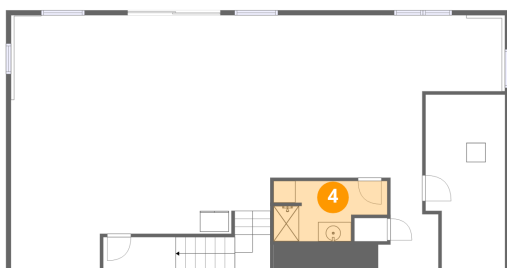

4 Floor 1 - 3/4 Bath

Dimensions: 11'10" x 6'3"
Area: 74 sq. ft
Counted as living area: Yes

Heated: Yes
Finished: Yes
Enclosed: Yes
Contiguous: Yes
Permitted: Yes
Wet space: Yes
Addition: No
Conversion: No