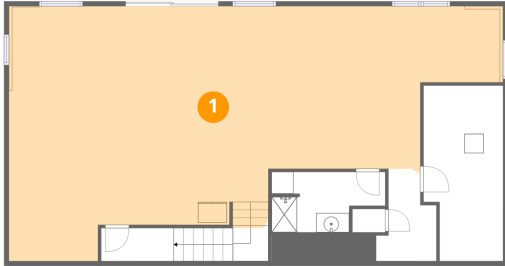

**5 Patriot Way, Pawtucketville, Lowell, Middlesex County,
Massachusetts, United States, 01854**

1 Floor 1 - Recreation Room

Dimensions: 50'7" x 26'5"
Area: 1338 sq. ft
Counted as living area: Yes

Heated: Yes
Finished: Yes
Enclosed: Yes
Contiguous: Yes
Permitted: Yes
Wet space: No
Addition: No
Conversion: No