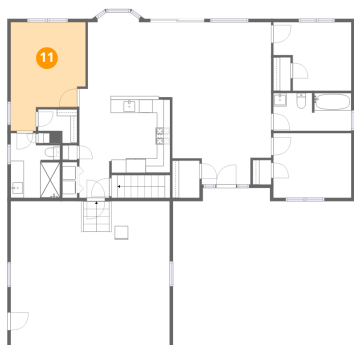

5 Patriot Way, Pawtucketville, Lowell, Middlesex County, Massachusetts, United States, 01854

9 Floor 2 - W.I.C.

Dimensions: 4'1" x 5'7"
Area: 23 sq. ft
Counted as living area: Yes

Heated: Yes
Finished: Yes
Enclosed: Yes
Contiguous: Yes
Permitted: Yes
Wet space: No
Addition: No
Conversion: No

10 Floor 2 - W.I.C.

Dimensions: 5'10" x 5'1"
Area: 30 sq. ft
Counted as living area: Yes

Heated: Yes
Finished: Yes
Enclosed: Yes
Contiguous: Yes
Permitted: Yes
Wet space: No
Addition: No
Conversion: No

11 Floor 2 - Primary Bedroom