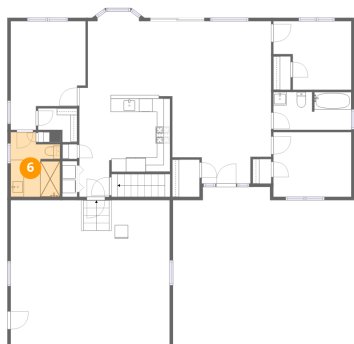

5 Patriot Way, Pawtucketville, Lowell, Middlesex County, Massachusetts, United States, 01854

6 Floor 2 - 3/4 Bath

Dimensions: 7'5" x 9'9"
Area: 72 sq. ft
Counted as living area: Yes

Heated: Yes
Finished: Yes
Enclosed: Yes
Contiguous: Yes
Permitted: Yes
Wet space: Yes
Addition: No
Conversion: No