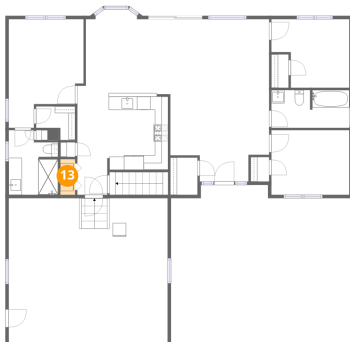

13 Floor 2 - Laundry

Dimensions: 2'3" x 5'5"
Area: 12 sq. ft
Counted as living area: Yes

Heated: Yes
Finished: Yes
Enclosed: Yes
Contiguous: Yes
Permitted: Yes
Wet space: No
Addition: No
Conversion: No