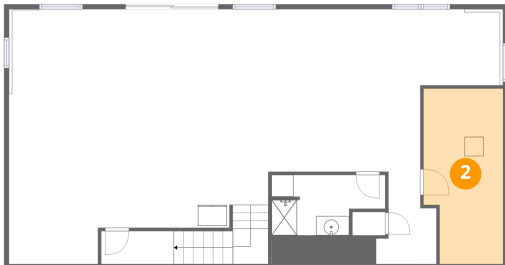

2 Floor 1 - Utility

Dimensions: 8'3" x 18'2"
Area: 150 sq. ft
Counted as living area: No

Heated: Yes
Finished: No
Enclosed: Yes
Contiguous: Yes
Permitted: Yes
Wet space: No
Addition: No
Conversion: No