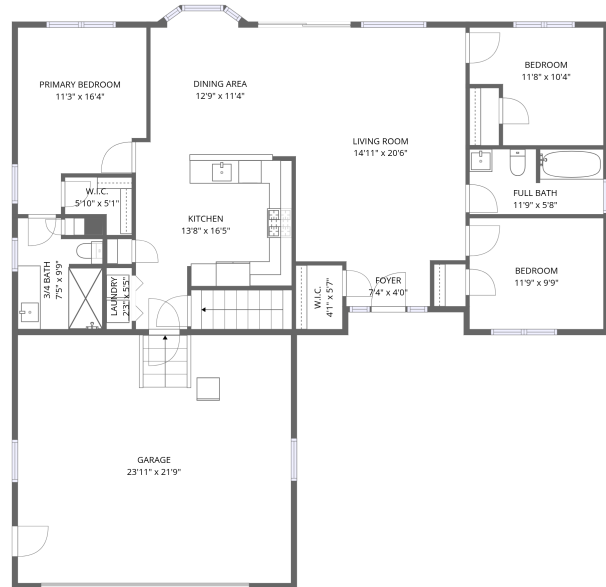

Home data report

5 Patriot Way, Pawtucketville, Lowell, Middlesex County, Massachusetts, United States, 01854

Total Area: 2550 sq. ft

1st Floor: 1216 sq. ft, 2nd Floor: 1334 sq. ft

Excluded: Utility 140 sq. ft, Garage 521 sq. ft, Embedded window 9 sq. ft, Walls: 194 sq. ft

Room dimensions

Floor 1

Total:1216sqft Excluded: 140sqft

#		Dimensions	sqft	Counted as living area
1	Recreation Room	50'7" x 26'5"	1338 sq. ft	Yes
2	Utility	8'3" x 18'2"	150 sq. ft	No
3	Hall	5'7" x 9'7"	53 sq. ft	Yes
4	3/4 Bath	11'10" x 6'3"	74 sq. ft	Yes