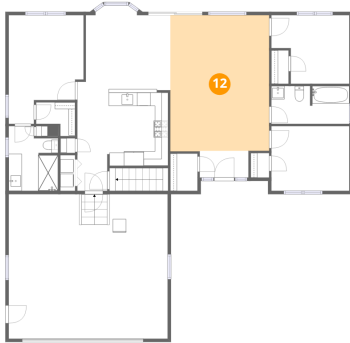

**5 Patriot Way, Pawtucketville, Lowell, Middlesex County,
Massachusetts, United States, 01854**

12 Floor 2 - Living Room

Dimensions: 14'11" x 20'6"
Area: 305 sq. ft
Counted as living area: Yes

Heated: Yes
Finished: Yes
Enclosed: Yes
Contiguous: Yes
Permitted: Yes
Wet space: No
Addition: No
Conversion: No