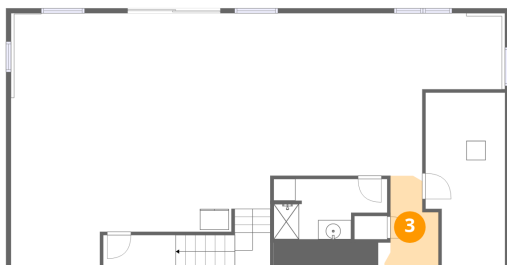

2 Floor 1 - Utility

Dimensions: 8'3" x 18'2"
Area: 150 sq. ft
Counted as living area: No

Heated: Yes
Finished: No
Enclosed: Yes
Contiguous: Yes
Permitted: Yes
Wet space: No
Addition: No
Conversion: No

5 Patriot Way, Pawtucketville, Lowell, Middlesex County, Massachusetts, United States, 01854

3 Floor 1 - Hall

Dimensions: 5'7" x 9'7"
Area: 53 sq. ft
Counted as living area: Yes

Heated: Yes
Finished: Yes
Enclosed: Yes
Contiguous: Yes
Permitted: Yes
Wet space: No
Addition: No
Conversion: No

4 Floor 1 - 3/4 Bath