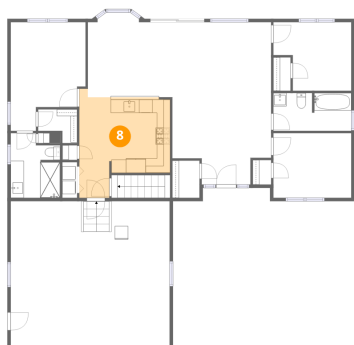

8 Floor 2 - Kitchen

Dimensions: 13'8" x 16'5"
Area: 224 sq. ft
Counted as living area: Yes

Heated: Yes
Finished: Yes
Enclosed: Yes
Contiguous: Yes
Permitted: Yes
Wet space: No
Addition: No
Conversion: No