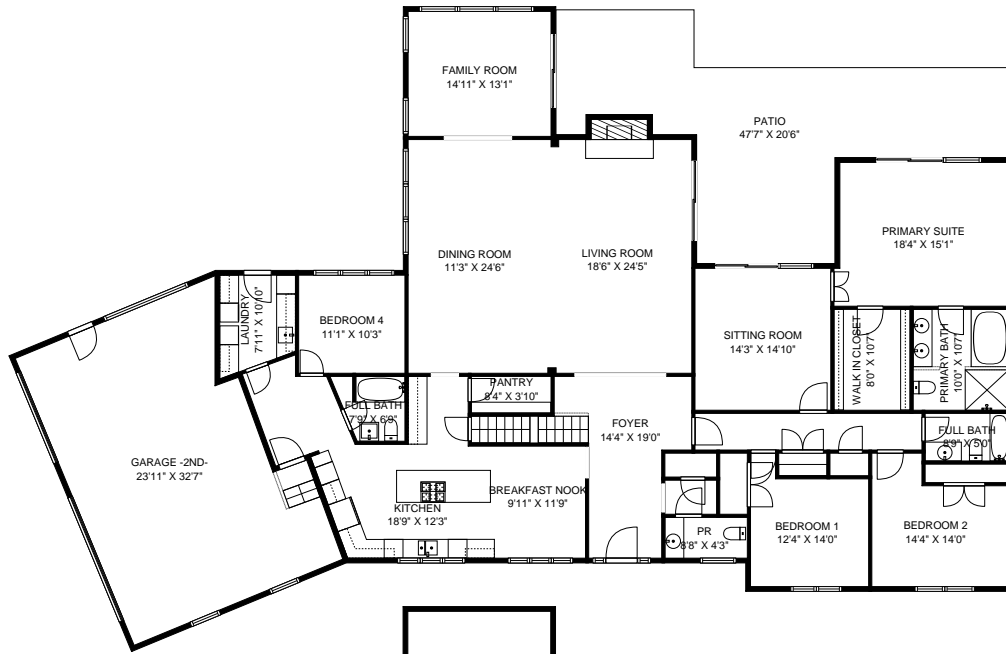

# THE FLOOR PLAN

## 605 Mountain Drive

### South Orange, New Jersey

NOT TO SCALE – This floor plan is provided for illustration purposes only.  
 Room positions and dimensions are approximate and should be independently measured for accuracy.