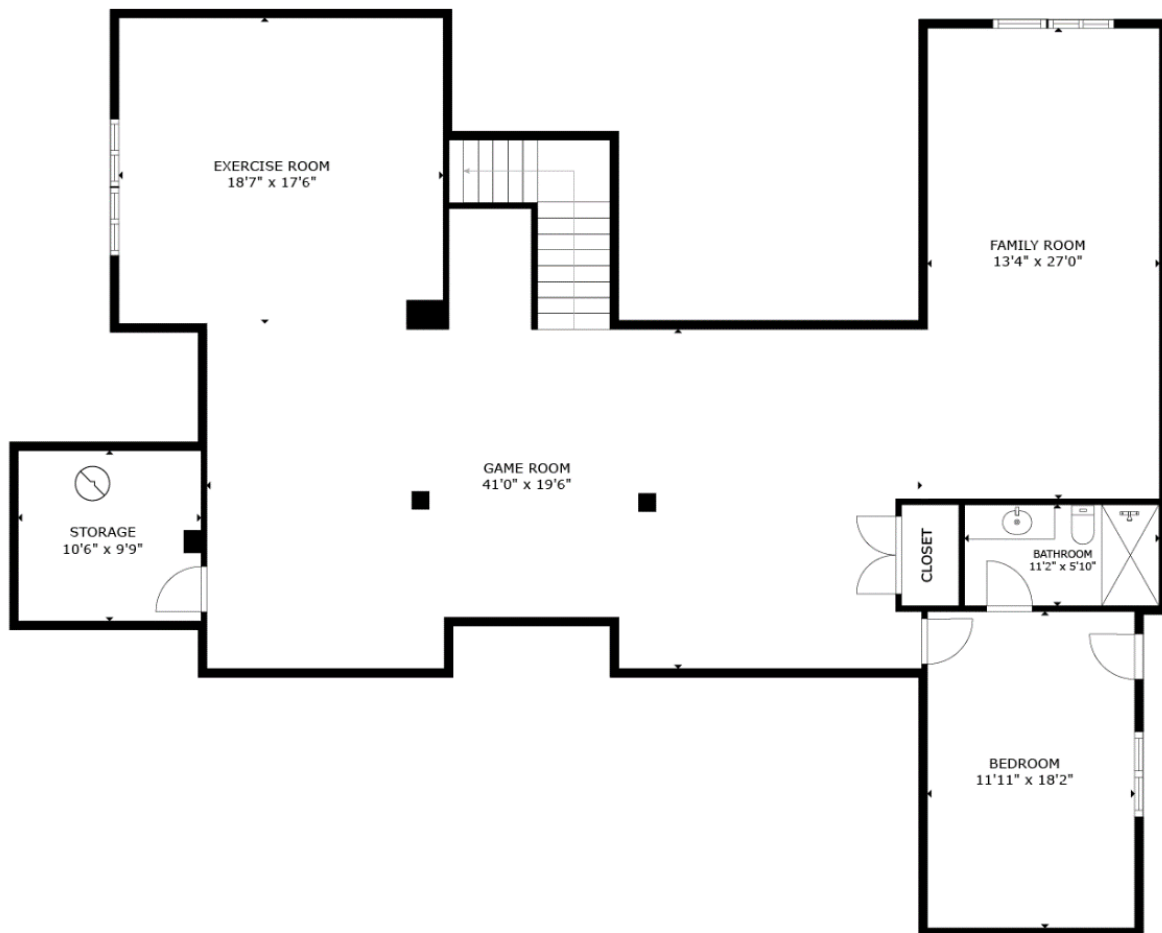

BASEMENT PLAN