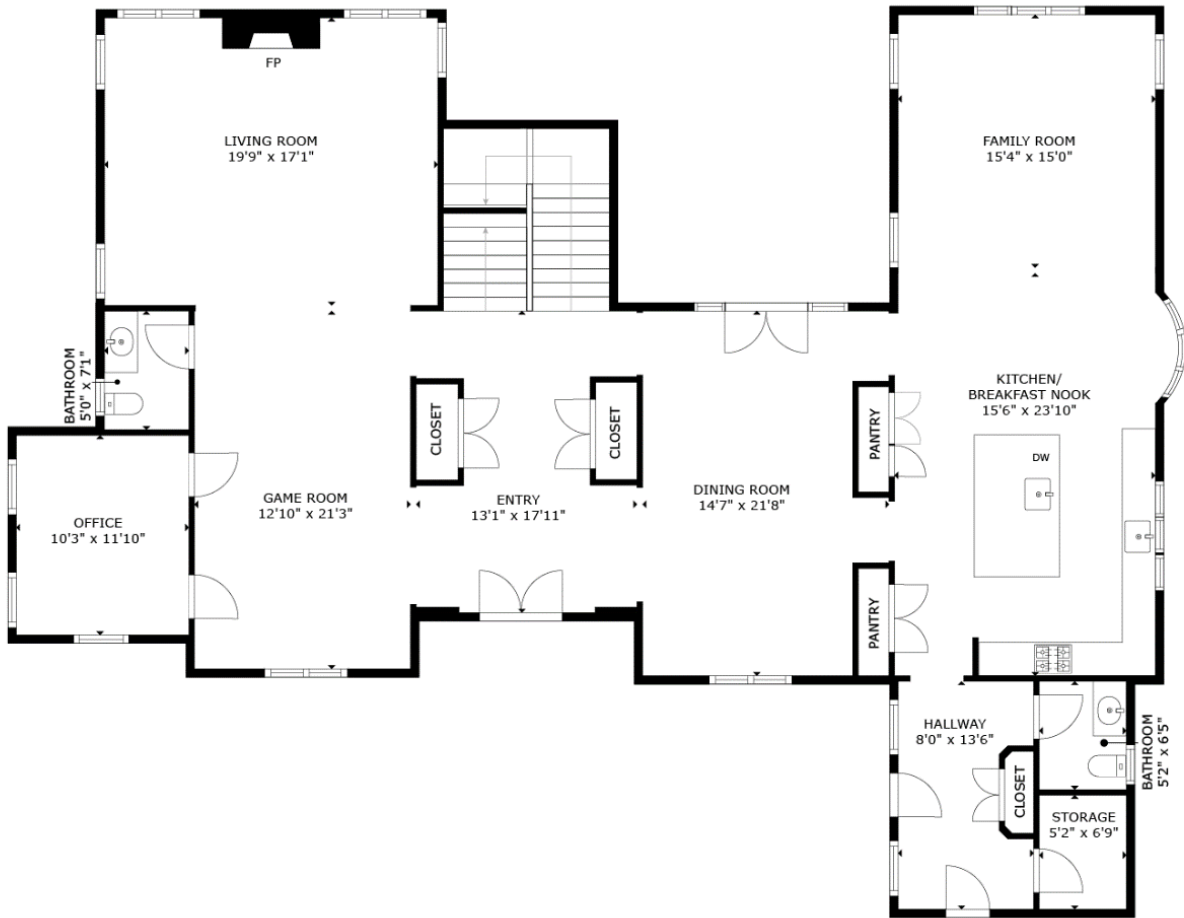

FIRST FLOOR PLAN

82 N. Summit Street
Tenafly, NJ 07670
C: 201.500.2212 | O: 201.894.8004
info@segrealty.com
<http://topnjrealtor.com>

SECOND FLOOR PLAN