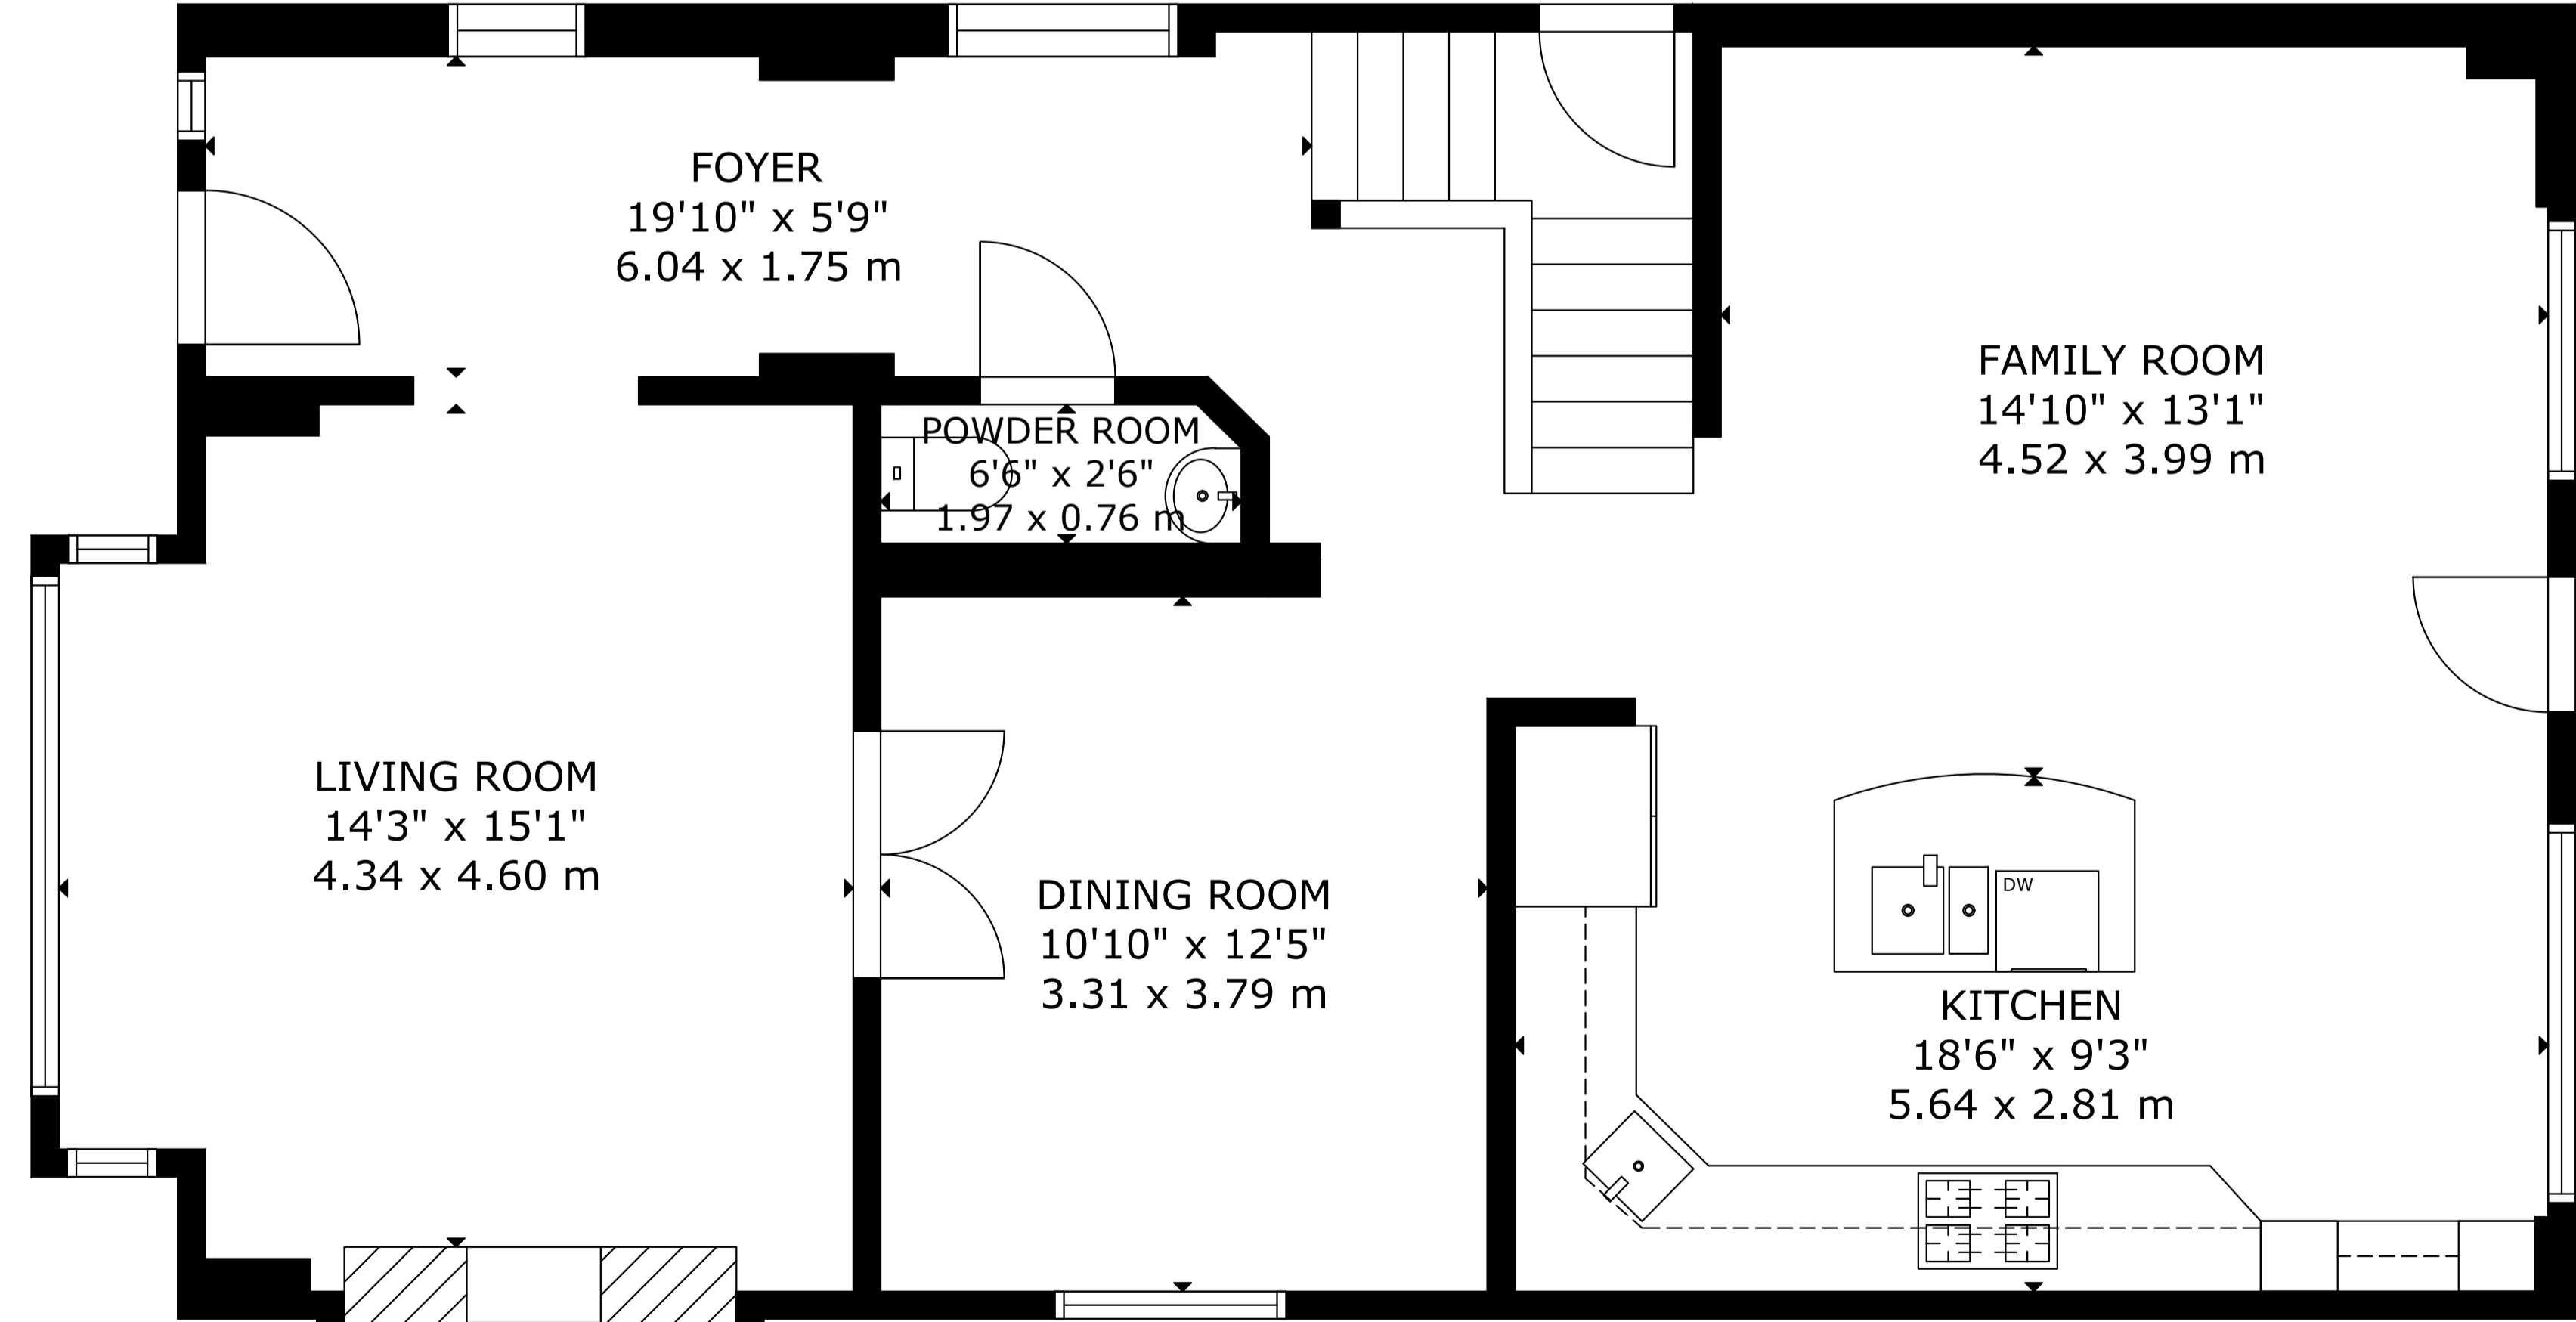

57 Fallingbrook Rd

GROSS INTERNAL AREA
 TOTAL: 241 m²/2,597 sq ft
 LOWER FLOOR: 63 m²/674 sq ft, MAIN FLOOR: 90 m²/972 sq ft, UPPER LEVEL 1: 88 m²/951 sq ft
 EXCLUDED AREAS: GARAGE: 21 m²/231 sq ft
 SIZE AND DIMENSIONS ARE APPROXIMATE, ACTUAL MAY VARY