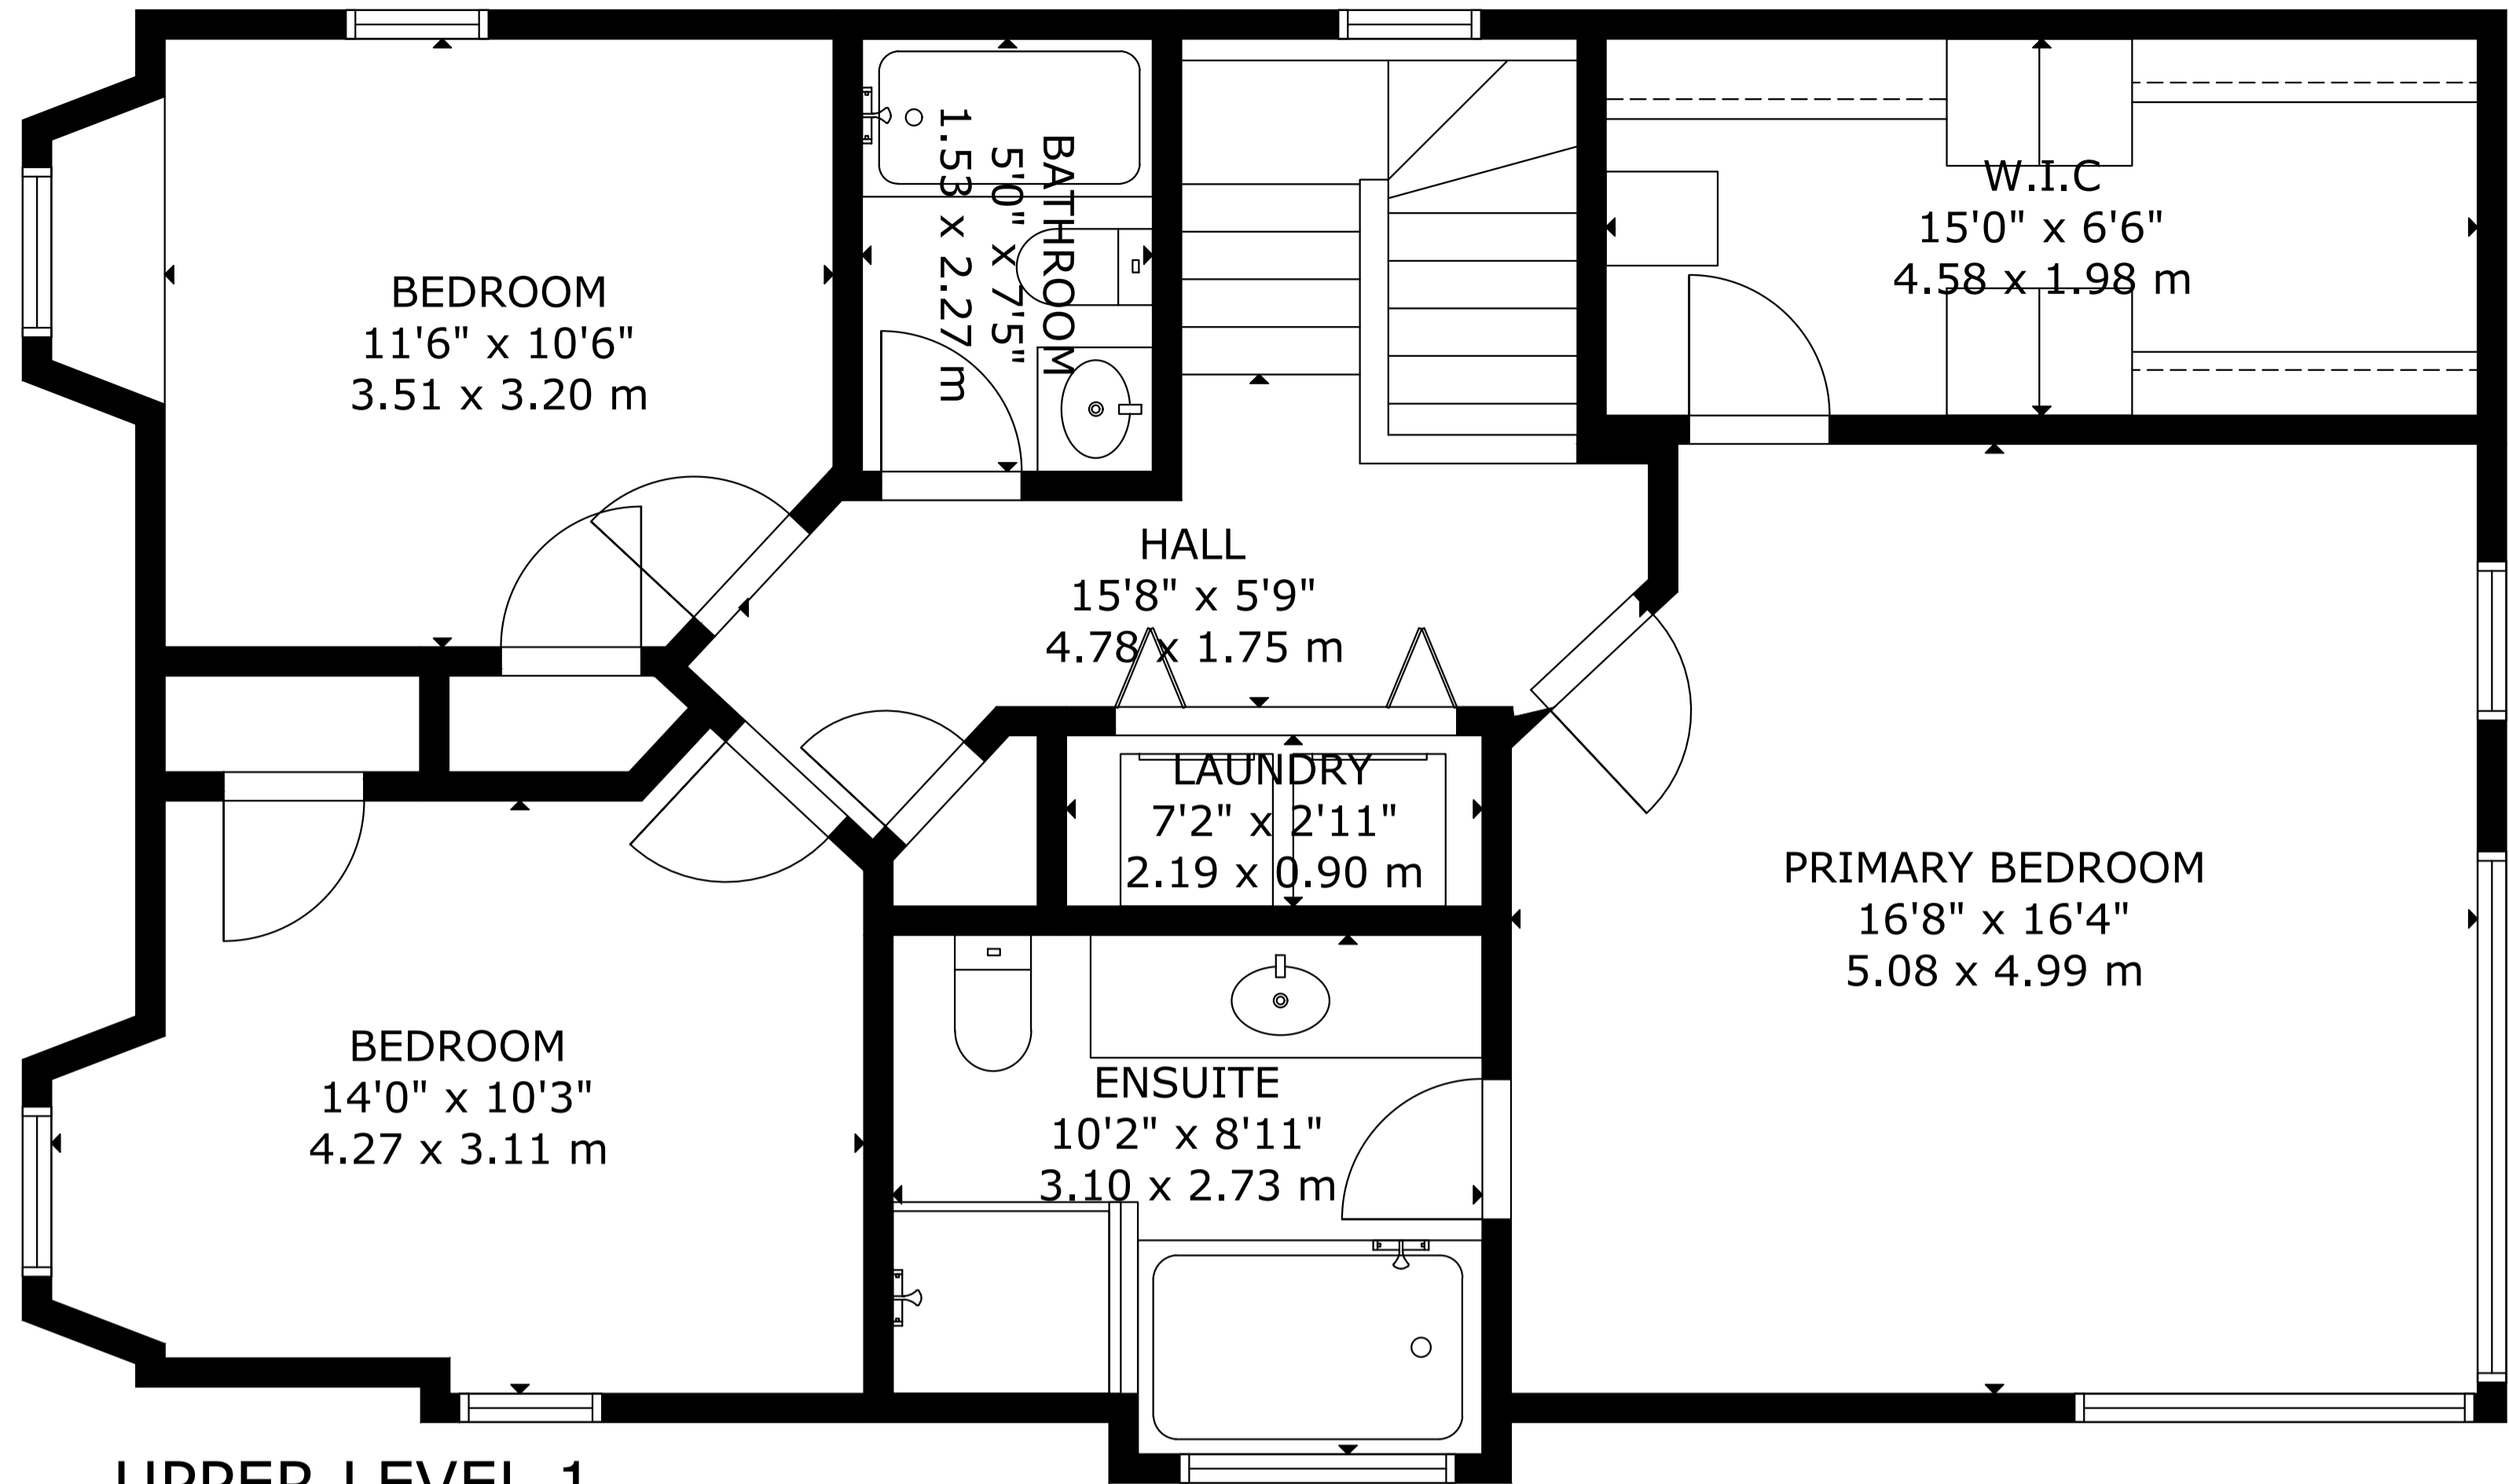

57 Fallingbrook Rd

GROSS INTERNAL AREA
 TOTAL: 241 m²/2,597 sq ft
 LOWER FLOOR: 63 m²/674 sq ft, MAIN FLOOR: 90 m²/972 sq ft, UPPER LEVEL 1: 88 m²/951 sq ft
 EXCLUDED AREAS: GARAGE: 21 m²/231 sq ft
 SIZE AND DIMENSIONS ARE APPROXIMATE, ACTUAL MAY VARY