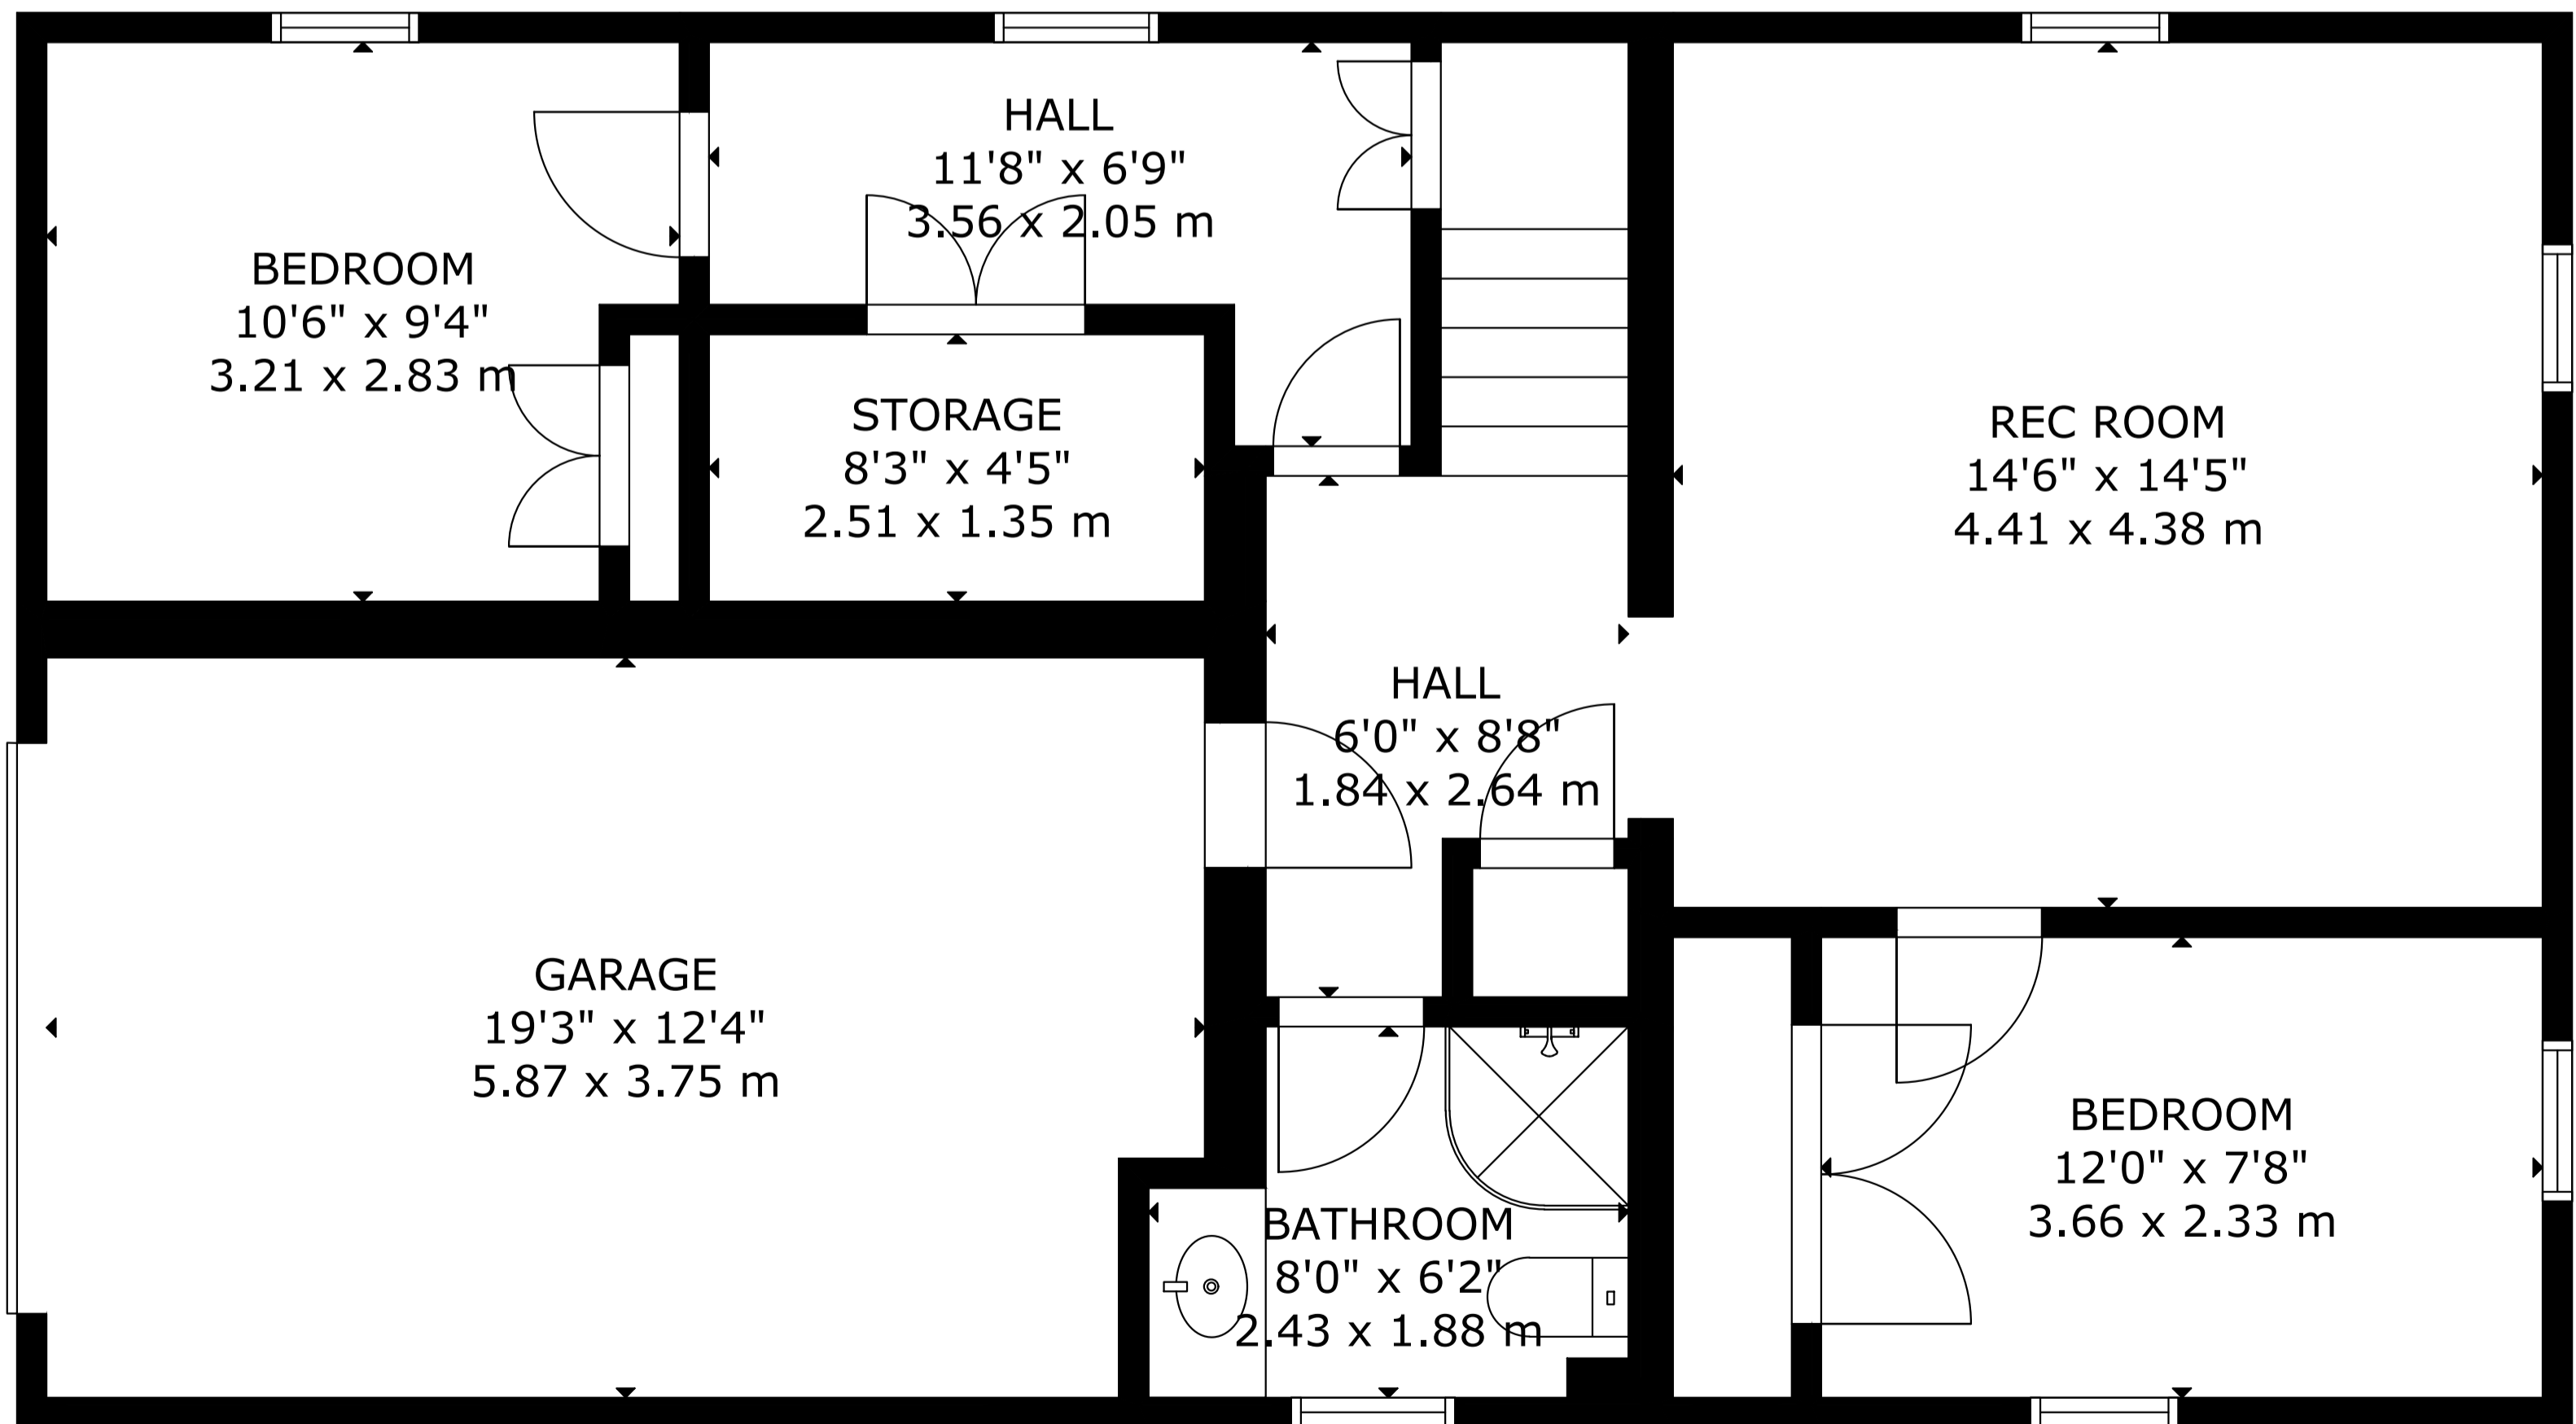

57 Fallingbrook Rd

GROSS INTERNAL AREA
 TOTAL: 241 m²/2,597 sq ft
 LOWER FLOOR: 63 m²/674 sq ft, MAIN FLOOR: 90 m²/972 sq ft, UPPER LEVEL 1: 88 m²/951 sq ft
 EXCLUDED AREAS: GARAGE: 21 m²/231 sq ft
 SIZE AND DIMENSIONS ARE APPROXIMATE, ACTUAL MAY VARY