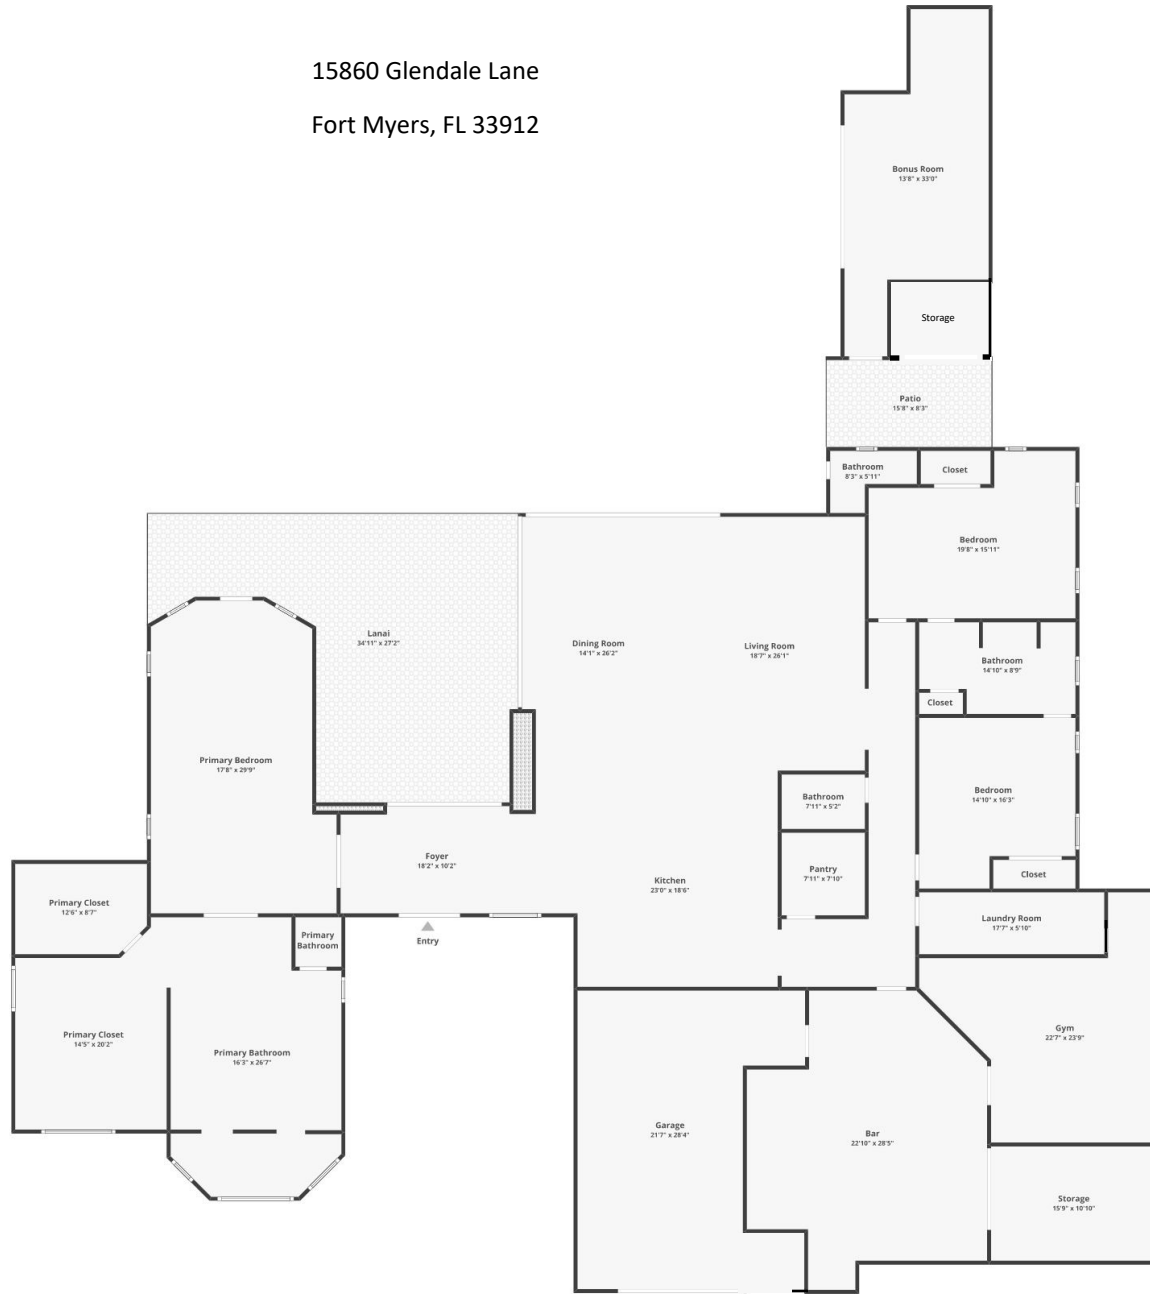

15860 Glendale Lane

Fort Myers, FL 33912

Floor plans/tour cannot be used for building or design purposes. Sizes and dimensions are approximate.