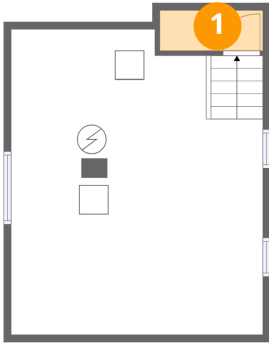

Home data report

100 Kilhoffer Street, Genesee Moselle, Buffalo, Erie County, New York, United States, 14211

Room dimensions

Floor 3

Total:690sqft

Excluded: 0sqft

#		Dimensions	sqft	Counted as living area
13	Primary Bedroom	19'0" x 9'10"	186 sq. ft	Yes
14	Bedroom	15'11" x 9'3"	147 sq. ft	Yes
15	W.I.C.	4'10" x 3'3"	16 sq. ft	Yes
16	Bedroom	8'0" x 9'11"	80 sq. ft	Yes
17	Bath	7'7" x 7'7"	58 sq. ft	Yes
18	Bedroom	7'7" x 10'3"	78 sq. ft	Yes
19	Hall	2'9" x 16'6"	46 sq. ft	Yes

Home data report

100 Kilhoffer Street, Genesee Moselle, Buffalo, Erie County, New York, United States, 14211

Room dimensions

Floor 4

Total:0sqft

Excluded: 690sqft

#		Dimensions	sqft	Counted as living area
20	Attic	19'0" x 36'3"	690 sq. ft	No

100 Kilhoffer Street, Genesee Moselle, Buffalo, Erie County, New York, United States, 14211

1 Floor 1 - Entry

Dimensions: 7'1" x 2'9"
Area: 20 sq. ft
Counted as living area: No

Heated: Yes
Finished: Yes
Enclosed: Yes
Contiguous: No
Permitted: Yes
Wet space: No
Addition: No
Conversion: No