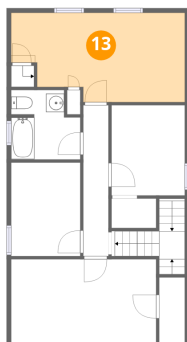

Heated: Yes
Finished: Yes
Enclosed: Yes
Contiguous: Yes
Permitted: Yes
Wet space: No
Addition: No
Conversion: No

100 Kilhoffer Street, Genesee Moselle, Buffalo, Erie County, New York, United States, 14211

12 Floor 2 - Entry

Dimensions: 3'10" x 2'9"
Area: 10 sq. ft
Counted as living area: Yes

Heated: Yes
Finished: Yes
Enclosed: Yes
Contiguous: Yes
Permitted: Yes
Wet space: No
Addition: No
Conversion: No

13 Floor 3 - Primary Bedroom