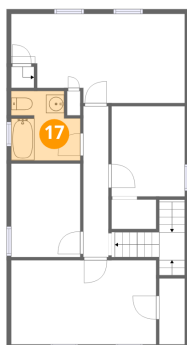

Dimensions: 15'11" x 9'3"
Area: 147 sq. ft
Counted as living area: Yes

Heated: Yes
Finished: Yes
Enclosed: Yes
Contiguous: Yes
Permitted: Yes
Wet space: No
Addition: No
Conversion: No

15 Floor 3 - W.I.C.

Dimensions: 4'10" x 3'3"
Area: 16 sq. ft
Counted as living area: Yes

Heated: Yes
Finished: Yes
Enclosed: Yes
Contiguous: Yes
Permitted: Yes
Wet space: No
Addition: No
Conversion: No

16 Floor 3 - Bedroom

Dimensions: 8'0" x 9'11"
Area: 80 sq. ft
Counted as living area: Yes

Heated: Yes
Finished: Yes
Enclosed: Yes
Contiguous: Yes
Permitted: Yes
Wet space: No
Addition: No
Conversion: No

17 Floor 3 - Bath

Dimensions: 7'7" x 7'7"
Area: 58 sq. ft
Counted as living area: Yes