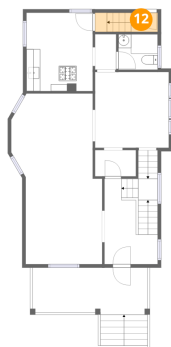

100 Kilhoffer Street, Genesee Moselle, Buffalo, Erie County, New York, United States, 14211

12 Floor 2 - Entry

Dimensions: 3'10" x 2'9"
Area: 10 sq. ft
Counted as living area: Yes

Heated: Yes
Finished: Yes
Enclosed: Yes
Contiguous: Yes
Permitted: Yes
Wet space: No
Addition: No
Conversion: No