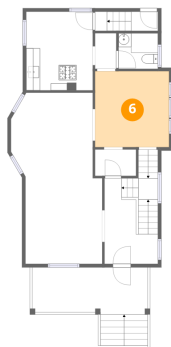

5 Floor 2 - Hall

Dimensions: 3'1" x 5'1"
Area: 16 sq. ft
Counted as living area: Yes

Heated: Yes
Finished: Yes
Enclosed: Yes
Contiguous: Yes
Permitted: Yes
Wet space: No
Addition: No
Conversion: No

100 Kilhoffer Street, Genesee Moselle, Buffalo, Erie County, New York, United States, 14211

6 Floor 2 - Family Room

Dimensions: 10'8" x 10'11"
Area: 116 sq. ft
Counted as living area: Yes

Heated: Yes
Finished: Yes
Enclosed: Yes
Contiguous: Yes
Permitted: Yes
Wet space: No
Addition: No
Conversion: No