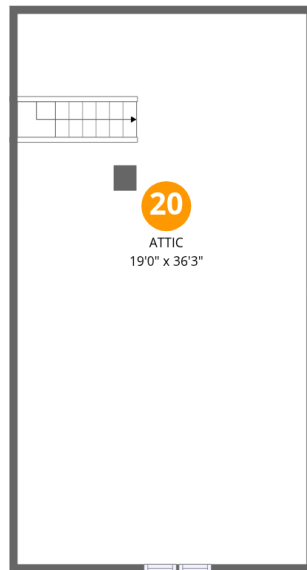

Home data report

100 Kilhoffer Street, Genesee Moselle, Buffalo, Erie County, New York, United States, 14211

Room dimensions

Floor 3

Total:690sqft

Excluded: 0sqft

#		Dimensions	sqft	Counted as living area
13	Primary Bedroom	19'0" x 9'10"	186 sq. ft	Yes
14	Bedroom	15'11" x 9'3"	147 sq. ft	Yes
15	W.I.C.	4'10" x 3'3"	16 sq. ft	Yes
16	Bedroom	8'0" x 9'11"	80 sq. ft	Yes
17	Bath	7'7" x 7'7"	58 sq. ft	Yes
18	Bedroom	7'7" x 10'3"	78 sq. ft	Yes
19	Hall	2'9" x 16'6"	46 sq. ft	Yes

Home data report

100 Kilhoffer Street, Genesee Moselle, Buffalo, Erie County, New York, United States, 14211

Room dimensions

Floor 4

Total:0sqft

Excluded: 690sqft

#		Dimensions	sqft	Counted as living area
20	Attic	19'0" x 36'3"	690 sq. ft	No