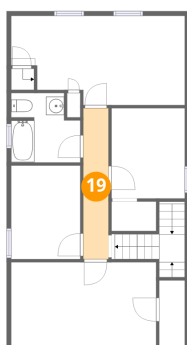

19 Floor 3 - Hall

Dimensions: 2'9" x 16'6"
Area: 46 sq. ft
Counted as living area: Yes

Heated: Yes
Finished: Yes
Enclosed: Yes
Contiguous: Yes
Permitted: Yes
Wet space: No
Addition: No
Conversion: No