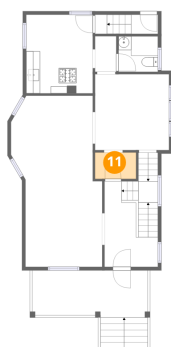

Dimensions: 11'9" x 12'3"
Area: 144 sq. ft
Counted as living area: Yes

Heated: Yes
Finished: Yes
Enclosed: Yes
Contiguous: Yes
Permitted: Yes
Wet space: No
Addition: No
Conversion: No

100 Kilhoffer Street, Genesee Moselle, Buffalo, Erie County, New York, United States, 14211

9 Floor 2 - Foyer

Dimensions: 7'8" x 12'4"
Area: 94 sq. ft
Counted as living area: Yes

Heated: Yes
Finished: Yes
Enclosed: Yes
Contiguous: Yes
Permitted: Yes
Wet space: No
Addition: No
Conversion: No

10 Floor 2 - Porch

Dimensions: 16'7" x 6'10"
Area: 113 sq. ft
Counted as living area: No

Heated: No
Finished: No
Enclosed: No
Contiguous: Yes
Permitted: Yes
Wet space: No
Addition: No
Conversion: No

11 Floor 2 - W.I.C.

Dimensions: 5'10" x 3'10"
Area: 22 sq. ft
Counted as living area: Yes