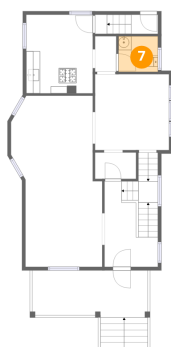

7 Floor 2 - Bath

Dimensions: 5'7" x 5'1"
Area: 29 sq. ft
Counted as living area: Yes

Heated: Yes
Finished: Yes
Enclosed: Yes
Contiguous: Yes
Permitted: Yes
Wet space: Yes
Addition: No
Conversion: No