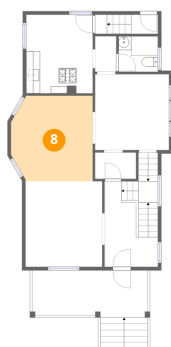

5 Floor 2 - Hall

Dimensions: 3'1" x 5'1"
Area: 16 sq. ft
Counted as living area: Yes

Heated: Yes
Finished: Yes
Enclosed: Yes
Contiguous: Yes
Permitted: Yes
Wet space: No
Addition: No
Conversion: No

100 Kilhoffer Street, Genesee Moselle, Buffalo, Erie County, New York, United States, 14211

6 Floor 2 - Family Room

Dimensions: 10'8" x 10'11"
Area: 116 sq. ft
Counted as living area: Yes

Heated: Yes
Finished: Yes
Enclosed: Yes
Contiguous: Yes
Permitted: Yes
Wet space: No
Addition: No
Conversion: No

7 Floor 2 - Bath

Dimensions: 5'7" x 5'1"
Area: 29 sq. ft
Counted as living area: Yes

Heated: Yes
Finished: Yes
Enclosed: Yes
Contiguous: Yes
Permitted: Yes
Wet space: Yes
Addition: No
Conversion: No

8 Floor 2 - Dining Area

Dimensions: 11'9" x 12'3"
Area: 144 sq. ft
Counted as living area: Yes

Heated: Yes
Finished: Yes
Enclosed: Yes
Contiguous: Yes
Permitted: Yes
Wet space: No
Addition: No
Conversion: No

100 Kilhoffer Street, Genesee Moselle, Buffalo, Erie County, New York, United States, 14211