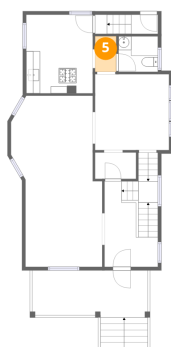

2 Floor 1 - Basement

Dimensions: 17'2" x 20'10"
Area: 358 sq. ft
Counted as living area: No

Heated: Yes
Finished: No
Enclosed: Yes
Contiguous: Yes
Permitted: Yes
Wet space: No
Addition: No
Conversion: No

100 Kilhoffer Street, Genesee Moselle, Buffalo, Erie County, New York, United States, 14211

3 Floor 2 - Kitchen

Dimensions: 9'7" x 11'3"
Area: 108 sq. ft
Counted as living area: Yes

Heated: Yes
Finished: Yes
Enclosed: Yes
Contiguous: Yes
Permitted: Yes
Wet space: No
Addition: No
Conversion: No

4 Floor 2 - Living Room

Dimensions: 11'0" x 12'4"
Area: 136 sq. ft
Counted as living area: Yes

Heated: Yes
Finished: Yes
Enclosed: Yes
Contiguous: Yes
Permitted: Yes
Wet space: No
Addition: No
Conversion: No

5 Floor 2 - Hall

Dimensions: 3'1" x 5'1"
Area: 16 sq. ft
Counted as living area: Yes

Heated: Yes
Finished: Yes
Enclosed: Yes
Contiguous: Yes
Permitted: Yes
Wet space: No
Addition: No
Conversion: No

100 Kilhoffer Street, Genesee Moselle, Buffalo, Erie County, New York, United States, 14211