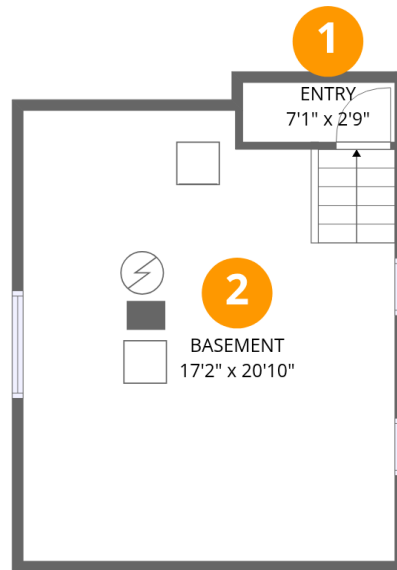

Home data report

100 Kilhoffer Street, Genesee Moselle, Buffalo, Erie County, New York, United States, 14211

Total Area: 1432 sq. ft

Basement: 23 sq. ft, 1st Floor: 719 sq. ft, 2nd Floor: 690 sq. ft, 3rd Floor: 0 sq. ft

Excluded: Basement 347 sq. ft, Porch 140 sq. ft, Attic 690 sq. ft, Walls: 210 sq. ft

Property summary

Home data report

100 Kilhoffer Street, Genesee Moselle, Buffalo, Erie County, New York, United States, 14211

Room dimensions

Floor 1 Below grade

Total:23sqft

Excluded: 347sqft

#		Dimensions	sqft	Counted as living area
1	Entry	7'1" x 2'9"	20 sq. ft	Yes
2	Basement	17'2" x 20'10"	358 sq. ft	No

Home data report

100 Kilhoffer Street, Genesee Moselle, Buffalo, Erie County, New York, United States, 14211