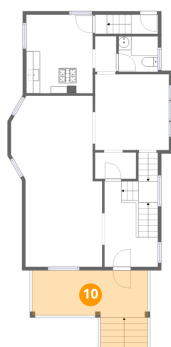

7 Floor 2 - Bath

Dimensions: 5'7" x 5'1"
Area: 29 sq. ft
Counted as living area: Yes

Heated: Yes
Finished: Yes
Enclosed: Yes
Contiguous: Yes
Permitted: Yes
Wet space: Yes
Addition: No
Conversion: No

8 Floor 2 - Dining Area

Dimensions: 11'9" x 12'3"
Area: 144 sq. ft
Counted as living area: Yes

Heated: Yes
Finished: Yes
Enclosed: Yes
Contiguous: Yes
Permitted: Yes
Wet space: No
Addition: No
Conversion: No

100 Kilhoffer Street, Genesee Moselle, Buffalo, Erie County, New York, United States, 14211

9 Floor 2 - Foyer

Dimensions: 7'8" x 12'4"
Area: 94 sq. ft
Counted as living area: Yes

Heated: Yes
Finished: Yes
Enclosed: Yes
Contiguous: Yes
Permitted: Yes
Wet space: No
Addition: No
Conversion: No

10 Floor 2 - Porch