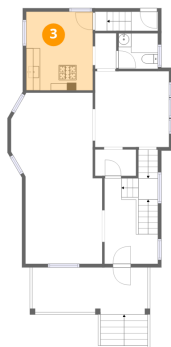

100 Kilhoffer Street, Genesee Moselle, Buffalo, Erie County, New York, United States, 14211

1 Floor 1 - Entry

Dimensions: 7'1" x 2'9"
Area: 20 sq. ft
Counted as living area: No

Heated: Yes
Finished: Yes
Enclosed: Yes
Contiguous: No
Permitted: Yes
Wet space: No
Addition: No
Conversion: No

2 Floor 1 - Basement

Dimensions: 17'2" x 20'10"
Area: 358 sq. ft
Counted as living area: No

Heated: Yes
Finished: No
Enclosed: Yes
Contiguous: Yes
Permitted: Yes
Wet space: No
Addition: No
Conversion: No

100 Kilhoffer Street, Genesee Moselle, Buffalo, Erie County, New York, United States, 14211

3 Floor 2 - Kitchen

Dimensions: 9'7" x 11'3"
Area: 108 sq. ft
Counted as living area: Yes

Heated: Yes
Finished: Yes
Enclosed: Yes
Contiguous: Yes
Permitted: Yes
Wet space: No
Addition: No
Conversion: No