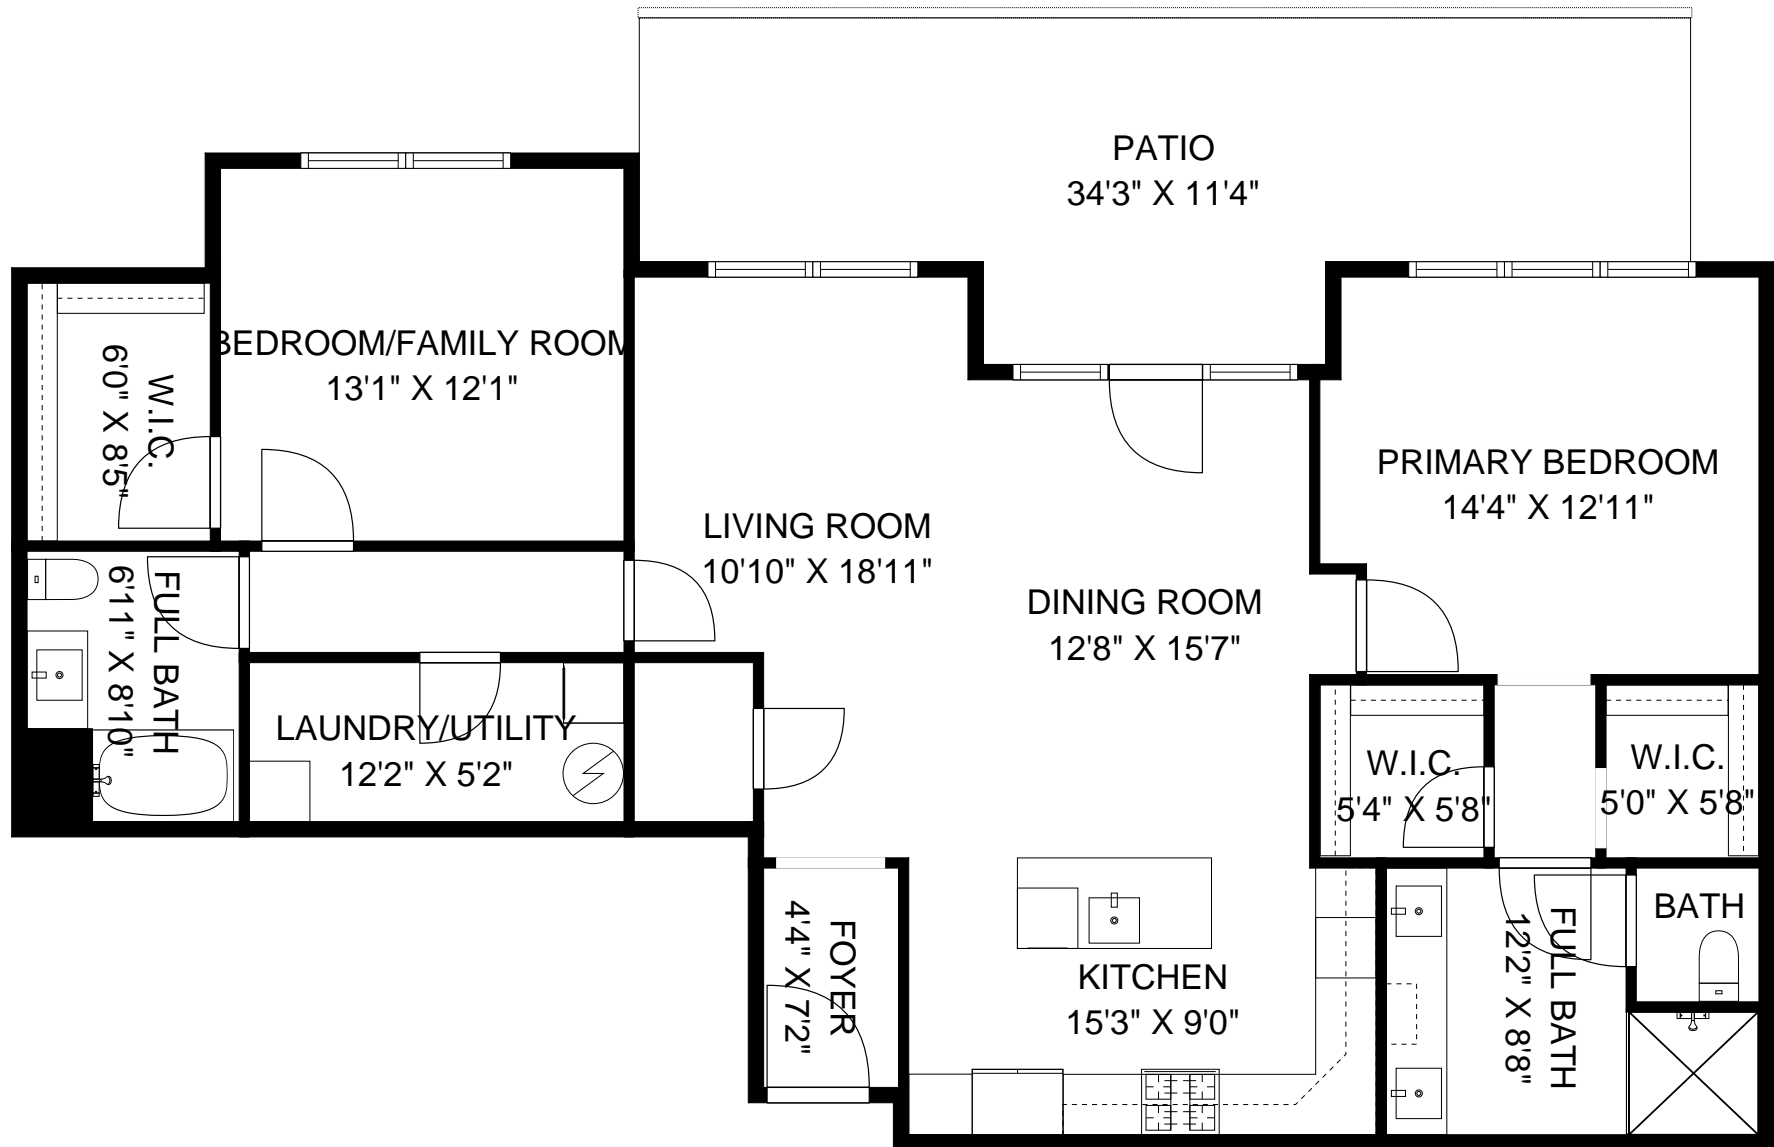

THE FLOOR PLAN

33 Green Village Road Apt 3302

Madison, New Jersey

NOT TO SCALE – This floor plan is provided for illustration purposes only.
Room positions and dimensions are approximate and should be independently measured for accuracy.