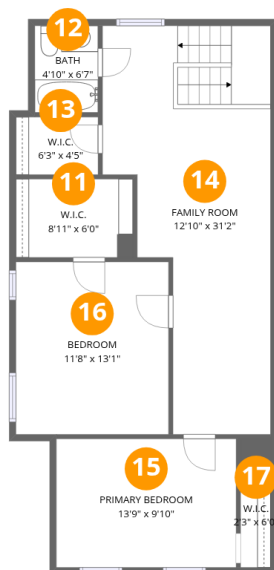

83 Montana Avenue, Genesee Moselle, Buffalo, Erie County, New York, United States, 14211

Room dimensions

Floor 2

Total:816sqft Excluded: 122sqft

#		Dimensions	sqft	Counted as living area
2	Dining Area	13'5" x 11'0"	144 sq. ft	Yes
3	Living Room	19'5" x 12'2"	205 sq. ft	Yes
4	Hall	4'3" x 6'0"	25 sq. ft	Yes
5	Kitchen	11'7" x 11'5"	130 sq. ft	Yes
6	Bath	7'5" x 5'0"	37 sq. ft	Yes
7	Bedroom	7'5" x 13'2"	98 sq. ft	Yes
8	Entry	3'9" x 6'0"	41 sq. ft	Yes
9	Bedroom	7'5" x 13'11"	104 sq. ft	Yes
10	Porch	18'2" x 5'9"	122 sq. ft	No

Home data report

**83 Montana Avenue, Genesee Moselle, Buffalo, Erie County,
New York, United States, 14211**

Room dimensions

Floor 3

Total:760sqft Excluded: 0sqft

#		Dimensions	sqft	Counted as living area
11	W.I.C.	8'11" x 6'0"	53 sq. ft	Yes
12	Bath	4'10" x 6'7"	32 sq. ft	Yes
13	W.I.C.	6'3" x 4'5"	28 sq. ft	Yes
14	Family Room	12'10" x 31'2"	310 sq. ft	Yes
15	Primary Bedroom	13'9" x 9'10"	134 sq. ft	Yes
16	Bedroom	11'8" x 13'1"	153 sq. ft	Yes
17	W.I.C.	2'3" x 6'0"	14 sq. ft	Yes

15 Floor 3 - Primary Bedroom

Dimensions: 13'9" x 9'10"
Area: 134 sq. ft
Counted as living area: Yes

Heated: Yes
Finished: Yes
Enclosed: Yes
Contiguous: Yes
Permitted: Yes
Wet space: No
Addition: No
Conversion: No

16 Floor 3 - Bedroom

Dimensions: 11'8" x 13'1"
Area: 153 sq. ft
Counted as living area: Yes

Heated: Yes
Finished: Yes
Enclosed: Yes
Contiguous: Yes
Permitted: Yes
Wet space: No
Addition: No
Conversion: No