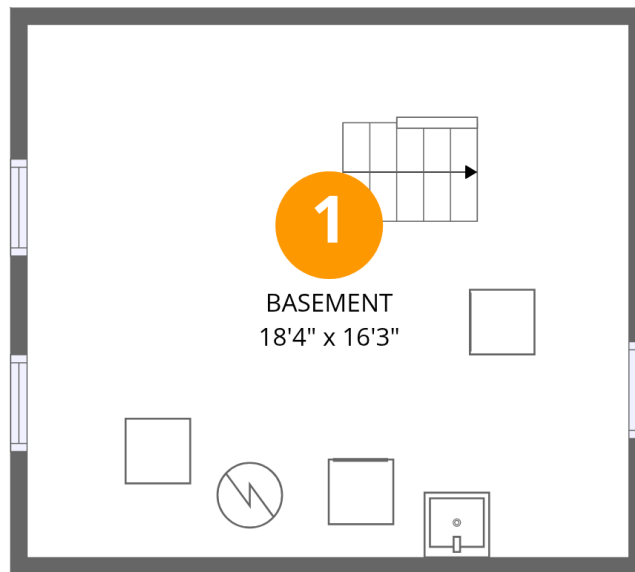

Home data report

**83 Montana Avenue, Genesee Moselle, Buffalo, Erie County,
New York, United States, 14211**

Total Area: 1576 sq. ft

Basement: 0 sq. ft, 1st Floor: 816 sq. ft, 2nd Floor: 760 sq. ft

Excluded: Basement 298 sq. ft, Porch 122 sq. ft, Walls: 158 sq. ft

Property summary

Home data report

**83 Montana Avenue, Genesee Moselle, Buffalo, Erie County,
New York, United States, 14211**

Room dimensions

Floor 1 Below grade

Total:0sqft

Excluded: 298sqft

#		Dimensions	sqft	Counted as living area
1	Basement	18'4" x 16'3"	298 sq. ft	No

83 Montana Avenue, Genesee Moselle, Buffalo, Erie County, New York, United States, 14211

Room dimensions

Floor 2

Total:816sqft Excluded: 122sqft

#		Dimensions	sqft	Counted as living area
2	Dining Area	13'5" x 11'0"	144 sq. ft	Yes
3	Living Room	19'5" x 12'2"	205 sq. ft	Yes
4	Hall	4'3" x 6'0"	25 sq. ft	Yes
5	Kitchen	11'7" x 11'5"	130 sq. ft	Yes
6	Bath	7'5" x 5'0"	37 sq. ft	Yes
7	Bedroom	7'5" x 13'2"	98 sq. ft	Yes
8	Entry	3'9" x 6'0"	41 sq. ft	Yes
9	Bedroom	7'5" x 13'11"	104 sq. ft	Yes
10	Porch	18'2" x 5'9"	122 sq. ft	No