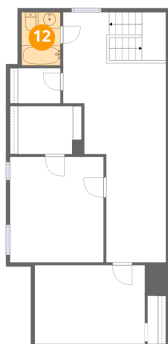

10 Floor 2 - Porch

Dimensions: 18'2" x 5'9"
Area: 122 sq. ft
Counted as living area: No

Heated: No
Finished: No
Enclosed: No
Contiguous: Yes
Permitted: Yes
Wet space: No
Addition: No
Conversion: No

11 Floor 3 - W.I.C.

Dimensions: 8'11" x 6'0"
Area: 53 sq. ft
Counted as living area: Yes

Heated: Yes
Finished: Yes
Enclosed: Yes
Contiguous: Yes
Permitted: Yes
Wet space: No
Addition: No
Conversion: No

83 Montana Avenue, Genesee Moselle, Buffalo, Erie County,
New York, United States, 14211

12 Floor 3 - Bath

Dimensions: 4'10" x 6'7"
Area: 32 sq. ft
Counted as living area: Yes

Heated: Yes
Finished: Yes
Enclosed: Yes
Contiguous: Yes
Permitted: Yes
Wet space: Yes
Addition: No
Conversion: No

13 Floor 3 - W.I.C.