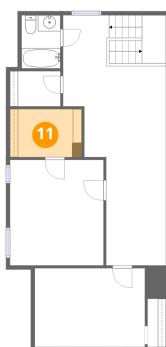

9 Floor 2 - Bedroom

Dimensions: 7'5" x 13'11"
Area: 104 sq. ft
Counted as living area: Yes

Heated: Yes
Finished: Yes
Enclosed: Yes
Contiguous: Yes
Permitted: Yes
Wet space: No
Addition: No
Conversion: No

10 Floor 2 - Porch

Dimensions: 18'2" x 5'9"
Area: 122 sq. ft
Counted as living area: No

Heated: No
Finished: No
Enclosed: No
Contiguous: Yes
Permitted: Yes
Wet space: No
Addition: No
Conversion: No

11 Floor 3 - W.I.C.

Dimensions: 8'11" x 6'0"
Area: 53 sq. ft
Counted as living area: Yes

Heated: Yes
Finished: Yes
Enclosed: Yes
Contiguous: Yes
Permitted: Yes
Wet space: No
Addition: No
Conversion: No

83 Montana Avenue, Genesee Moselle, Buffalo, Erie County,
New York, United States, 14211