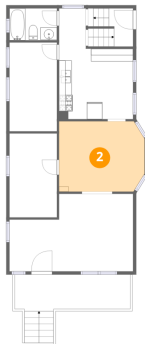

Home data report

**83 Montana Avenue, Genesee Moselle, Buffalo, Erie County,
New York, United States, 14211**

Room dimensions

Floor 3

Total:760sqft Excluded: 0sqft

#		Dimensions	sqft	Counted as living area
11	W.I.C.	8'11" x 6'0"	53 sq. ft	Yes
12	Bath	4'10" x 6'7"	32 sq. ft	Yes
13	W.I.C.	6'3" x 4'5"	28 sq. ft	Yes
14	Family Room	12'10" x 31'2"	310 sq. ft	Yes
15	Primary Bedroom	13'9" x 9'10"	134 sq. ft	Yes
16	Bedroom	11'8" x 13'1"	153 sq. ft	Yes
17	W.I.C.	2'3" x 6'0"	14 sq. ft	Yes

83 Montana Avenue, Genesee Moselle, Buffalo, Erie County,
New York, United States, 14211

1 Floor 1 - Basement

Dimensions: 18'4" x 16'3"
Area: 298 sq. ft
Counted as living area: No

Heated: Yes
Finished: No
Enclosed: Yes
Contiguous: Yes
Permitted: Yes
Wet space: No
Addition: No
Conversion: No

2 Floor 2 - Dining Area

Dimensions: 13'5" x 11'0"
Area: 144 sq. ft
Counted as living area: Yes

Heated: Yes
Finished: Yes
Enclosed: Yes
Contiguous: Yes
Permitted: Yes
Wet space: No
Addition: No
Conversion: No

83 Montana Avenue, Genesee Moselle, Buffalo, Erie County,
New York, United States, 14211

3 Floor 2 - Living Room

Dimensions: 19'5" x 12'2"
Area: 205 sq. ft
Counted as living area: Yes

Heated: Yes
Finished: Yes
Enclosed: Yes
Contiguous: Yes
Permitted: Yes
Wet space: No
Addition: No
Conversion: No