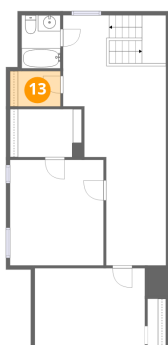

10 Floor 2 - Porch

Dimensions: 18'2" x 5'9"
Area: 122 sq. ft
Counted as living area: No

Heated: No
Finished: No
Enclosed: No
Contiguous: Yes
Permitted: Yes
Wet space: No
Addition: No
Conversion: No

11 Floor 3 - W.I.C.

Dimensions: 8'11" x 6'0"
Area: 53 sq. ft
Counted as living area: Yes

Heated: Yes
Finished: Yes
Enclosed: Yes
Contiguous: Yes
Permitted: Yes
Wet space: No
Addition: No
Conversion: No

83 Montana Avenue, Genesee Moselle, Buffalo, Erie County,
New York, United States, 14211

12 Floor 3 - Bath

Dimensions: 4'10" x 6'7"
Area: 32 sq. ft
Counted as living area: Yes

Heated: Yes
Finished: Yes
Enclosed: Yes
Contiguous: Yes
Permitted: Yes
Wet space: Yes
Addition: No
Conversion: No

13 Floor 3 - W.I.C.

Dimensions: 6'3" x 4'5"
Area: 28 sq. ft
Counted as living area: Yes

Heated: Yes
Finished: Yes
Enclosed: Yes
Contiguous: Yes
Permitted: Yes
Wet space: No
Addition: No
Conversion: No

14 Floor 3 - Family Room