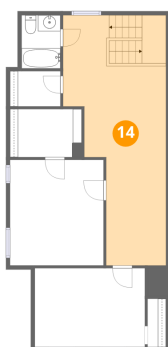

Dimensions: 8'11" x 6'0"
Area: 53 sq. ft
Counted as living area: Yes

Heated: Yes
Finished: Yes
Enclosed: Yes
Contiguous: Yes
Permitted: Yes
Wet space: No
Addition: No
Conversion: No

83 Montana Avenue, Genesee Moselle, Buffalo, Erie County,
New York, United States, 14211

12 Floor 3 - Bath

Dimensions: 4'10" x 6'7"
Area: 32 sq. ft
Counted as living area: Yes

Heated: Yes
Finished: Yes
Enclosed: Yes
Contiguous: Yes
Permitted: Yes
Wet space: Yes
Addition: No
Conversion: No

13 Floor 3 - W.I.C.

Dimensions: 6'3" x 4'5"
Area: 28 sq. ft
Counted as living area: Yes

Heated: Yes
Finished: Yes
Enclosed: Yes
Contiguous: Yes
Permitted: Yes
Wet space: No
Addition: No
Conversion: No

14 Floor 3 - Family Room