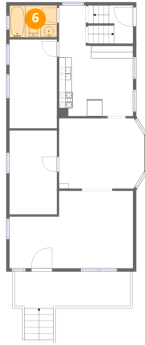

83 Montana Avenue, Genesee Moselle, Buffalo, Erie County,
New York, United States, 14211

6 Floor 2 - Bath

Dimensions: 7'5" x 5'0"
Area: 37 sq. ft
Counted as living area: Yes

Heated: Yes
Finished: Yes
Enclosed: Yes
Contiguous: Yes
Permitted: Yes
Wet space: Yes
Addition: No
Conversion: No