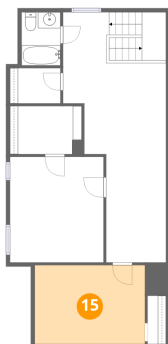

12 Floor 3 - Bath

Dimensions: 4'10" x 6'7"
Area: 32 sq. ft
Counted as living area: Yes

Heated: Yes
Finished: Yes
Enclosed: Yes
Contiguous: Yes
Permitted: Yes
Wet space: Yes
Addition: No
Conversion: No

13 Floor 3 - W.I.C.

Dimensions: 6'3" x 4'5"
Area: 28 sq. ft
Counted as living area: Yes

Heated: Yes
Finished: Yes
Enclosed: Yes
Contiguous: Yes
Permitted: Yes
Wet space: No
Addition: No
Conversion: No

14 Floor 3 - Family Room

Dimensions: 12'10" x 31'2"
Area: 310 sq. ft
Counted as living area: Yes

Heated: Yes
Finished: Yes
Enclosed: Yes
Contiguous: Yes
Permitted: Yes
Wet space: No
Addition: No
Conversion: No

83 Montana Avenue, Genesee Moselle, Buffalo, Erie County,
New York, United States, 14211

15 Floor 3 - Primary Bedroom

Dimensions: 13'9" x 9'10"
Area: 134 sq. ft
Counted as living area: Yes

Heated: Yes
Finished: Yes
Enclosed: Yes
Contiguous: Yes
Permitted: Yes
Wet space: No
Addition: No
Conversion: No