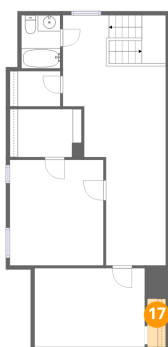

Dimensions: 12'10" x 31'2"
Area: 310 sq. ft
Counted as living area: Yes

Heated: Yes
Finished: Yes
Enclosed: Yes
Contiguous: Yes
Permitted: Yes
Wet space: No
Addition: No
Conversion: No

83 Montana Avenue, Genesee Moselle, Buffalo, Erie County,
New York, United States, 14211

15 Floor 3 - Primary Bedroom

Dimensions: 13'9" x 9'10"
Area: 134 sq. ft
Counted as living area: Yes

Heated: Yes
Finished: Yes
Enclosed: Yes
Contiguous: Yes
Permitted: Yes
Wet space: No
Addition: No
Conversion: No

16 Floor 3 - Bedroom

Dimensions: 11'8" x 13'1"
Area: 153 sq. ft
Counted as living area: Yes

Heated: Yes
Finished: Yes
Enclosed: Yes
Contiguous: Yes
Permitted: Yes
Wet space: No
Addition: No
Conversion: No

17 Floor 3 - W.I.C.

Dimensions: 2'3" x 6'0"
Area: 14 sq. ft
Counted as living area: Yes

Heated: Yes
Finished: Yes
Enclosed: Yes
Contiguous: Yes
Permitted: Yes
Wet space: No
Addition: No
Conversion: No