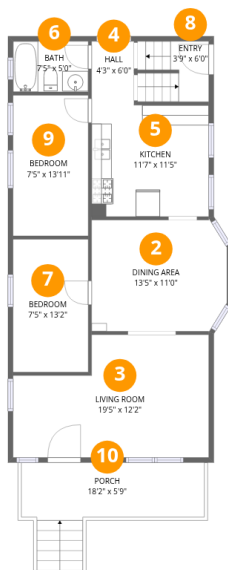

Home data report

**83 Montana Avenue, Genesee Moselle, Buffalo, Erie County,
New York, United States, 14211**

Total Area: 1576 sq. ft

Basement: 0 sq. ft, 1st Floor: 816 sq. ft, 2nd Floor: 760 sq. ft

Excluded: Basement 298 sq. ft, Porch 122 sq. ft, Walls: 158 sq. ft

Property summary

Home data report

**83 Montana Avenue, Genesee Moselle, Buffalo, Erie County,
New York, United States, 14211**

Room dimensions

Floor 1 Below grade

Total:0sqft

Excluded: 298sqft

#		Dimensions	sqft	Counted as living area
1	Basement	18'4" x 16'3"	298 sq. ft	No

83 Montana Avenue, Genesee Moselle, Buffalo, Erie County, New York, United States, 14211

Room dimensions

Floor 2

Total:816sqft Excluded: 122sqft

#		Dimensions	sqft	Counted as living area
2	Dining Area	13'5" x 11'0"	144 sq. ft	Yes
3	Living Room	19'5" x 12'2"	205 sq. ft	Yes
4	Hall	4'3" x 6'0"	25 sq. ft	Yes
5	Kitchen	11'7" x 11'5"	130 sq. ft	Yes
6	Bath	7'5" x 5'0"	37 sq. ft	Yes
7	Bedroom	7'5" x 13'2"	98 sq. ft	Yes
8	Entry	3'9" x 6'0"	41 sq. ft	Yes
9	Bedroom	7'5" x 13'11"	104 sq. ft	Yes
10	Porch	18'2" x 5'9"	122 sq. ft	No

Home data report

**83 Montana Avenue, Genesee Moselle, Buffalo, Erie County,
New York, United States, 14211**

Room dimensions

Floor 3

Total:760sqft Excluded: 0sqft

#		Dimensions	sqft	Counted as living area
11	W.I.C.	8'11" x 6'0"	53 sq. ft	Yes
12	Bath	4'10" x 6'7"	32 sq. ft	Yes
13	W.I.C.	6'3" x 4'5"	28 sq. ft	Yes
14	Family Room	12'10" x 31'2"	310 sq. ft	Yes
15	Primary Bedroom	13'9" x 9'10"	134 sq. ft	Yes
16	Bedroom	11'8" x 13'1"	153 sq. ft	Yes
17	W.I.C.	2'3" x 6'0"	14 sq. ft	Yes