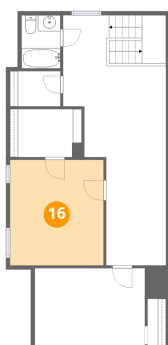

16 Floor 3 - Bedroom

Dimensions: 11'8" x 13'1"
Area: 153 sq. ft
Counted as living area: Yes

Heated: Yes
Finished: Yes
Enclosed: Yes
Contiguous: Yes
Permitted: Yes
Wet space: No
Addition: No
Conversion: No