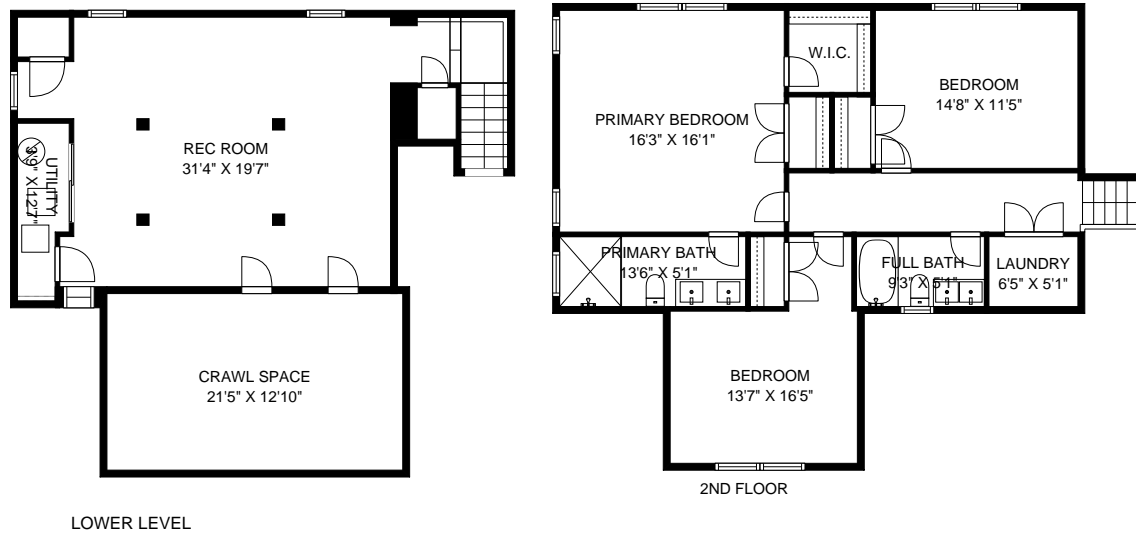

THE FLOOR PLAN

596 White Oak Ridge Road

Short Hills, New Jersey

NOT TO SCALE – This floor plan is provided for illustration purposes only.
 Room positions and dimensions are approximate and should be independently measured for accuracy.