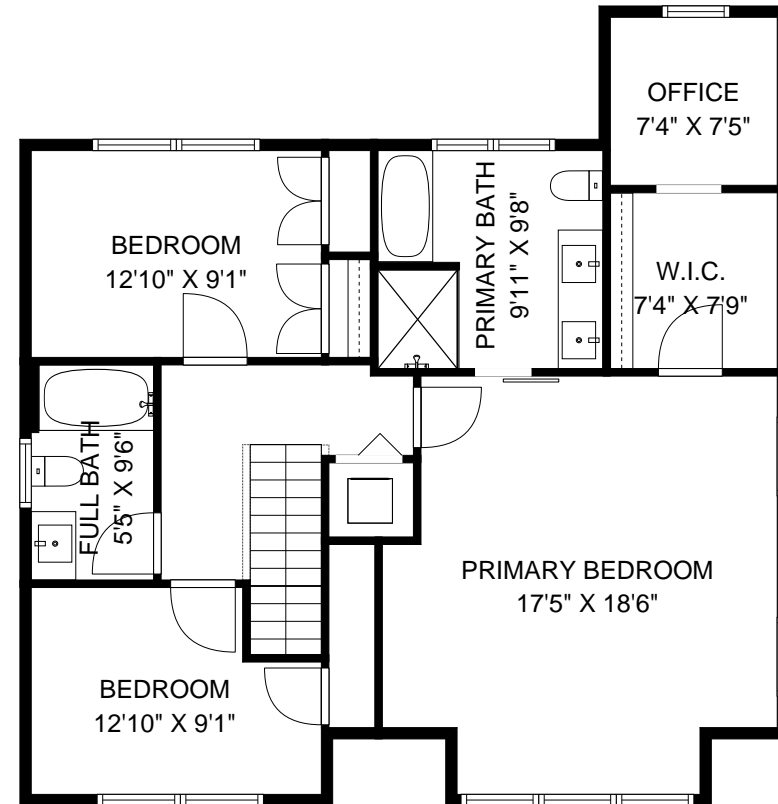

THE FLOOR PLAN

149e Montrose Ave Rear

West Orange, New Jersey

FIRST FLOOR

SECOND FLOOR

NOT TO SCALE – This floor plan is provided for illustration purposes only.
Room positions and dimensions are approximate and should be independently measured for accuracy.