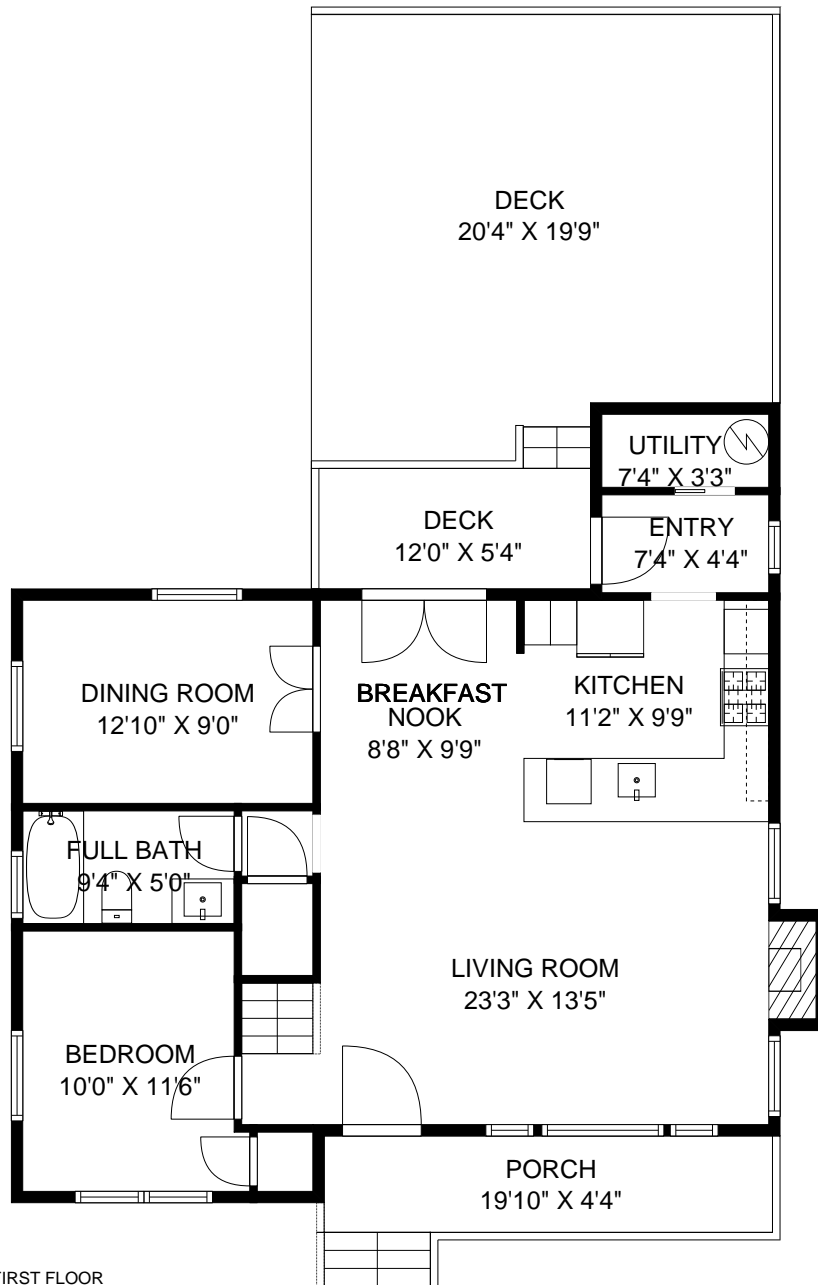

THE FLOOR PLAN

149e Montrose Ave Rear

West Orange, New Jersey

FIRST FLOOR

SECOND FLOOR

NOT TO SCALE – This floor plan is provided for illustration purposes only.
Room positions and dimensions are approximate and should be independently measured for accuracy.