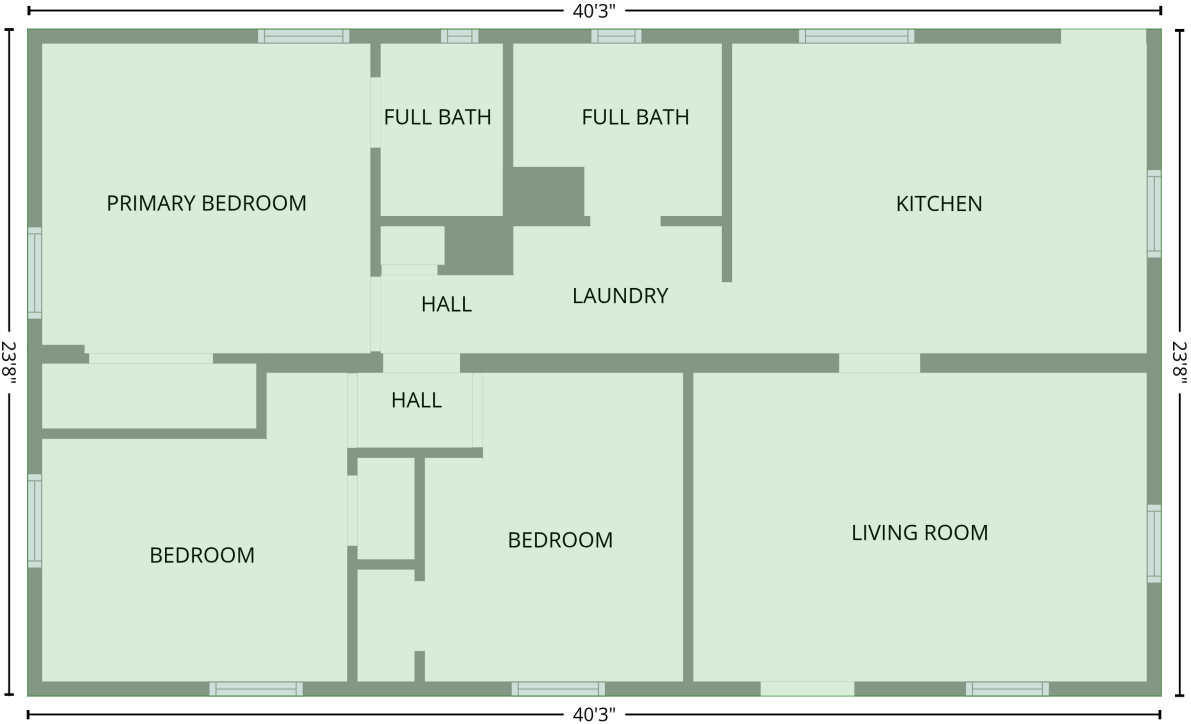

# 140 1st Street, Haw River, Alamance County, North Carolina, United States, 27258

Gross Living Area: 953 sq. ft

## Level 1

1st floor  
[AREA: 953]

Space	Area (sq. ft)	Calculation <small>Coordinate Polygon Area Algorithm using inches</small>
1st floor (Living area)	953	$-((442.9 + 442.9) * (98.9 - 383) + (442.9 + -40.3) * (383 - 383) + (-40.3 + -40.3) * (383 - 98.9) + (-40.3 + 442.9) * (98.9 - 98.9)) * 0.5 * 0.00694$