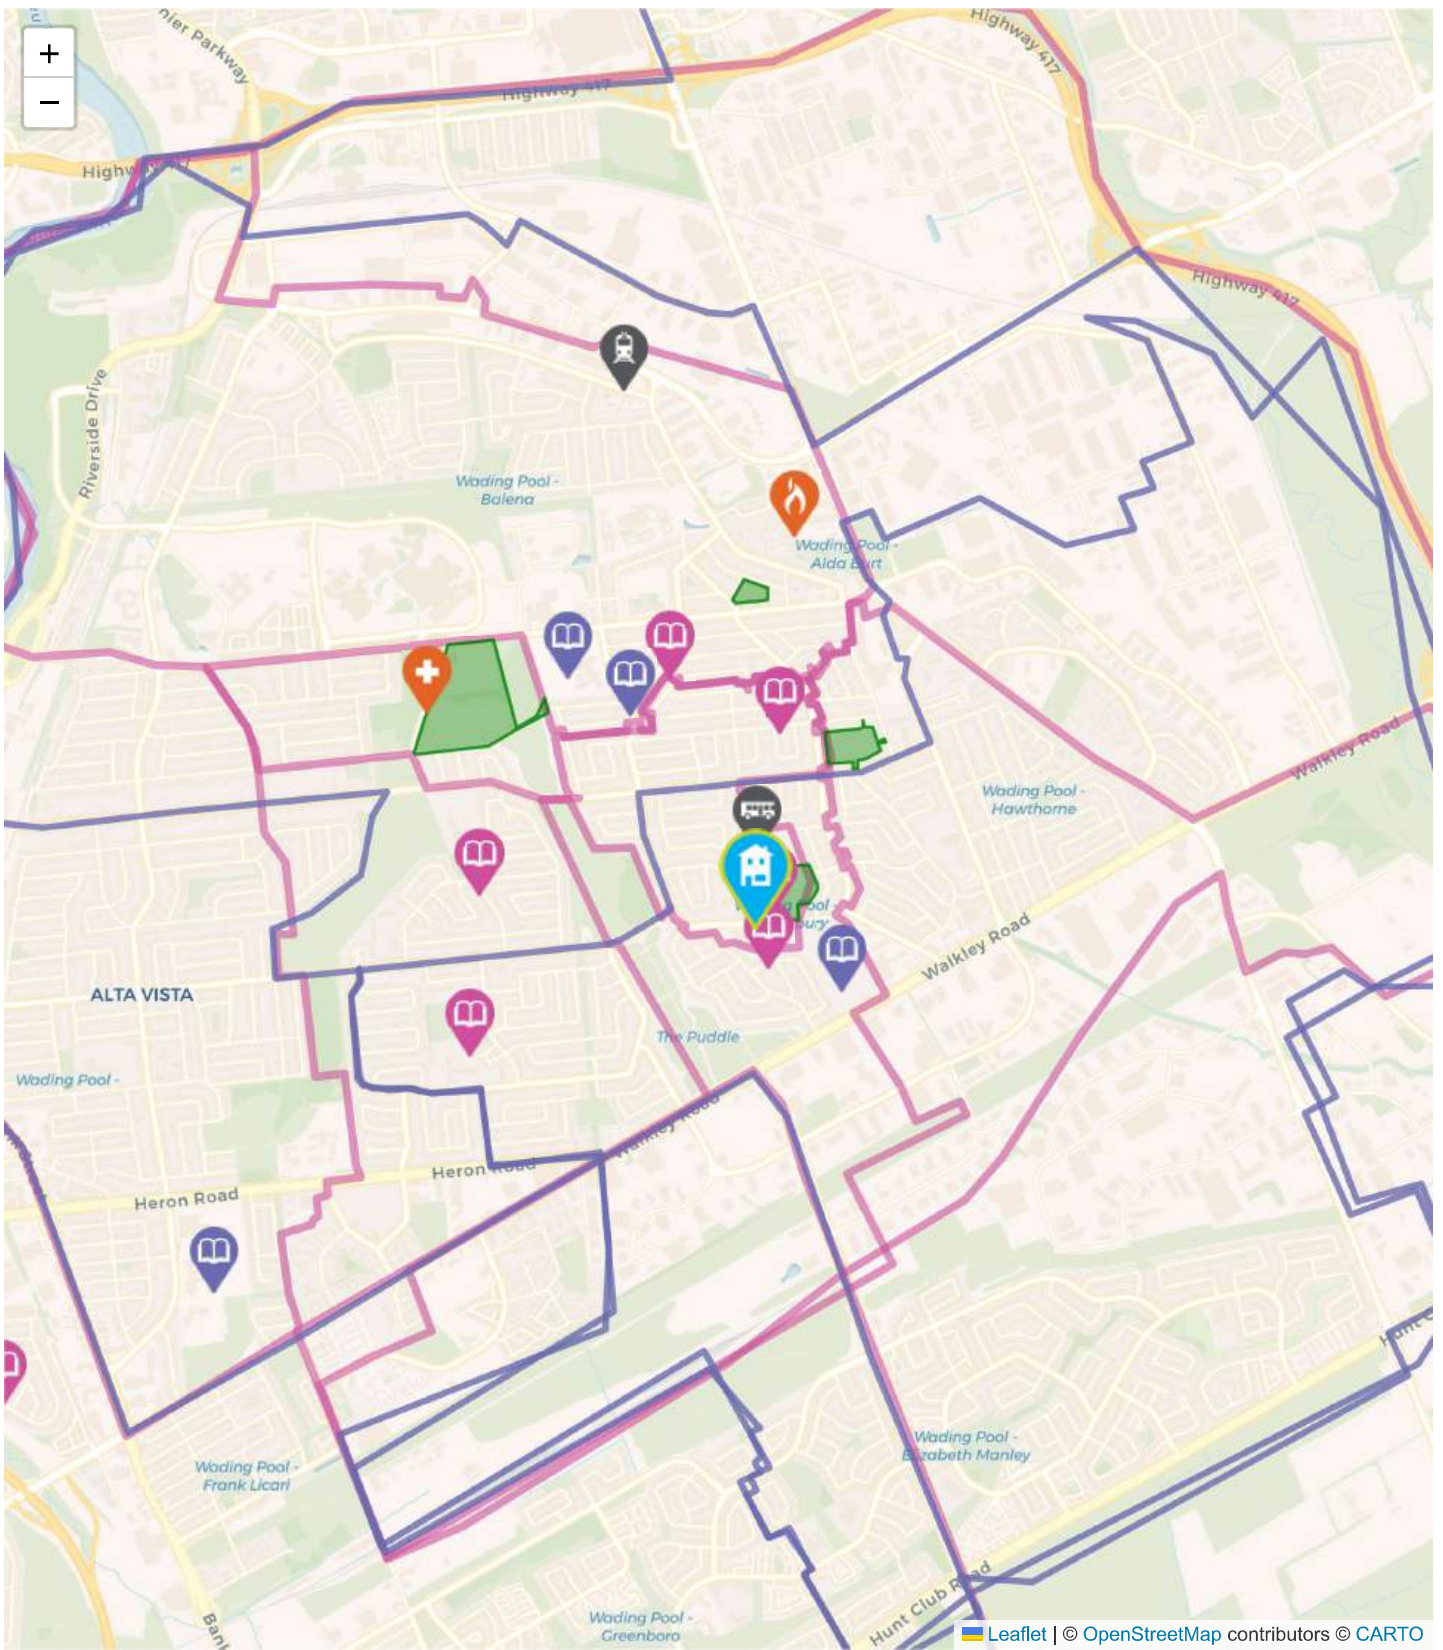

The nearest rail transit stop is Trainyard Mall At Road To Belfast

2.13 KM away

<http://www.octranspo1.com/maps>

The nearest street-level transit stop is Pleasant Park At Arch

about a 3 minute walk - 0.19 KM

<https://www.ottawahospital.on.ca/>

The nearest fire station is Station 36

1.5 KM away

Address 900 Industrial Avenue, Ottawa, ON, K1G 3Y8, Canada

<http://ottawa.ca/en/residents/emergency-services/fire-services/ottawa-fire-services>

The nearest police facility is Ottawa Central/West Police (Downtown)

4.71 KM away

Address 474 Elgin Street, Ottawa, ON K2P 2E6, Canada

<http://www.ottawapolice.ca/>

Leaflet | © OpenStreetMap contributors © CARTO