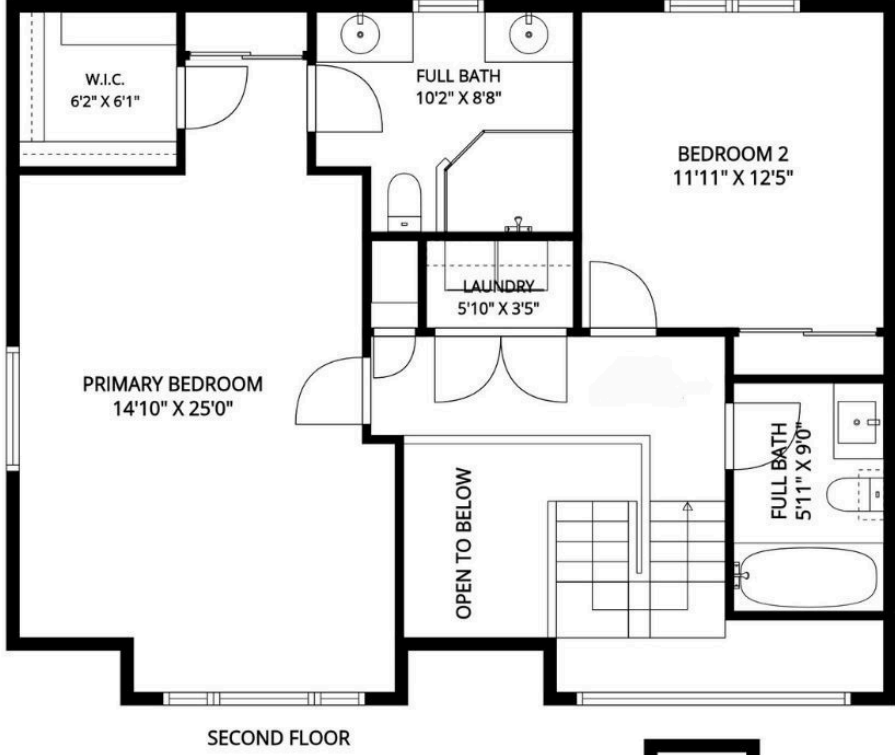

THE FLOOR PLAN

242 Clarcken Drive

West Orange, New Jersey

NOT TO SCALE - This floor plan is provided for illustration purposes only. Room positions and dimensions are approximate and should be independently measured for accuracy.