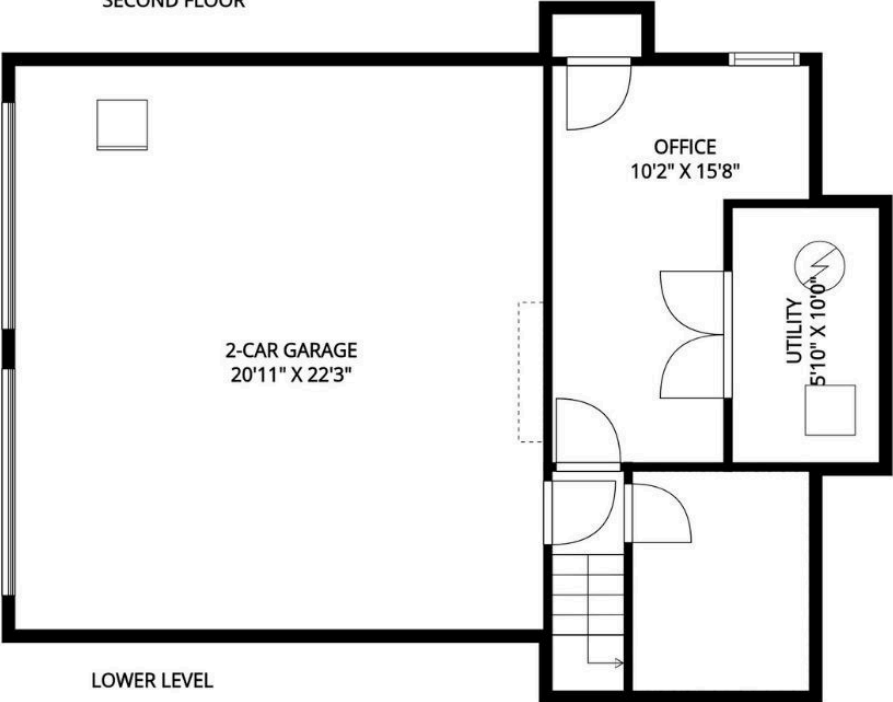

THE FLOOR PLAN

242 Clarcken Drive

West Orange, New Jersey

NOT TO SCALE - This floor plan is provided for illustration purposes only. Room positions and dimensions are approximate and should be independently measured for accuracy.