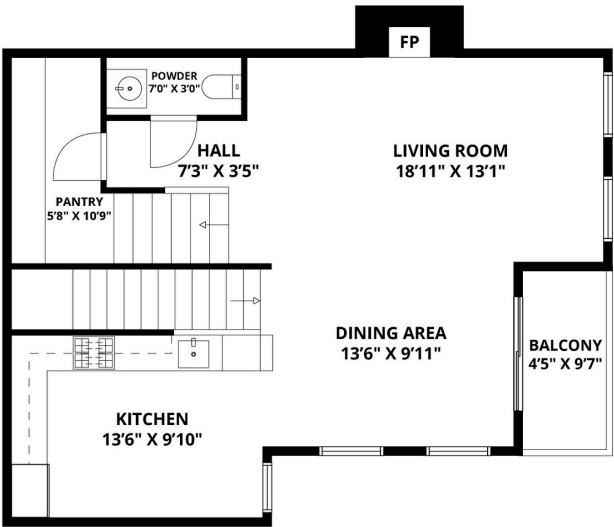

THE FLOOR PLAN
125 Sequoia Drive
Cedar Grove, NJ 07009

FIRST FLOOR

LOWER LEVEL

SECOND FLOOR