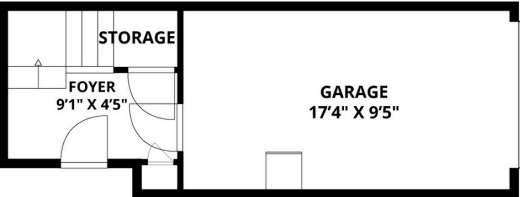

THE FLOOR PLAN
125 Sequoia Drive
Cedar Grove, NJ 07009

FIRST FLOOR

LOWER LEVEL

SECOND FLOOR