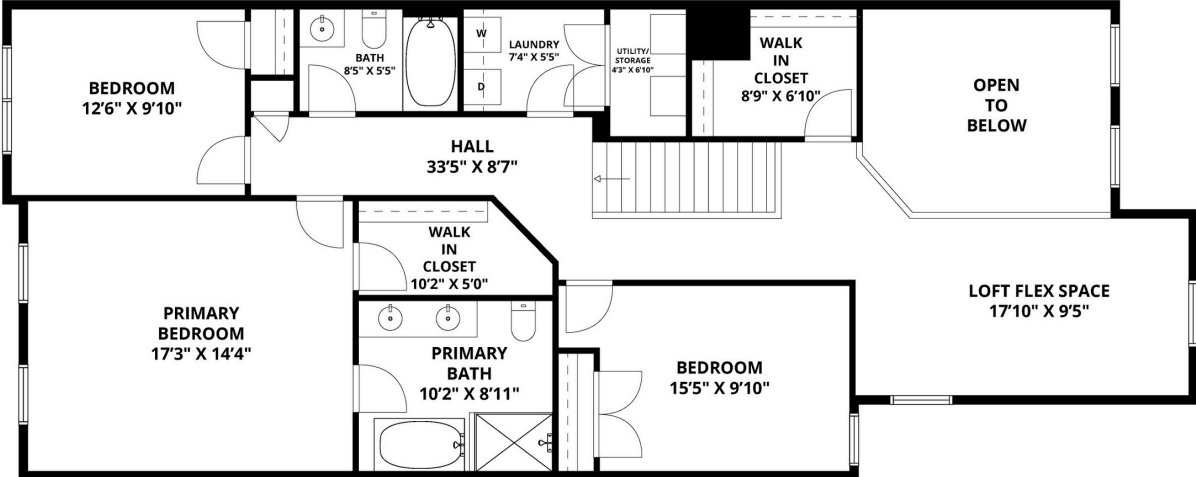

THE FLOOR PLAN
125 Sequoia Drive
Cedar Grove, NJ 07009

FIRST FLOOR

LOWER LEVEL

SECOND FLOOR