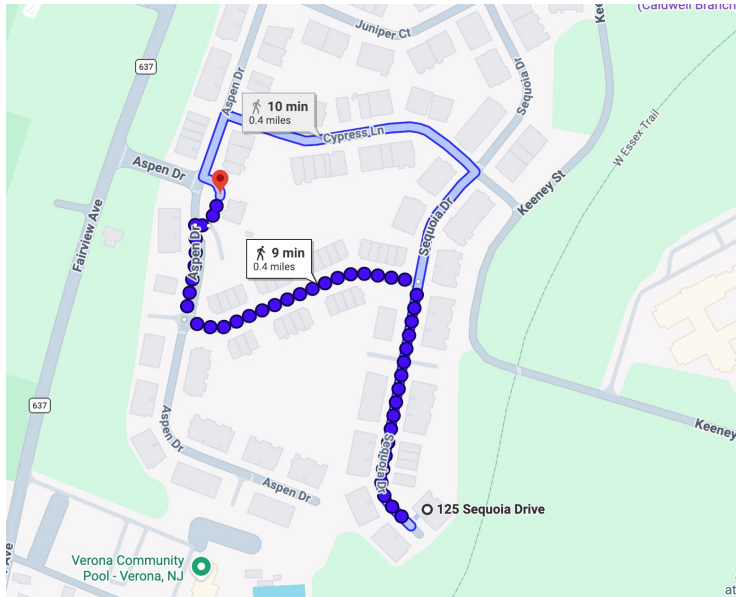

# Hilltop at Cedar Grove Complimentary Shuttle to New York City Transportation

A 9-minute walk from 125 Sequoia Drive

Shuttle Service is only provided Monday – Friday.

Excluding Holidays: Presidents Day, Memorial Day, Independence Day, Labor Day, Thanksgiving Day, Christmas Day and New Year’s Day

Morning Shuttle Service Schedule (approximate times) :

Note: Final shuttle to Upper Montclair train station is 8:07 AM

Depart Hilltop	Arrive Train Station	Depart Train Station	Train Departure
5:45 am	5:55 am	5:56 am	5:59 am
6:08 am *	6:20 am	6:22 am	6:28 am Hoboken/NY
6:32 am	6:42 am	6:44 am	6:52 am
6:54 am	7:04 am	7:06 am	7:18 am Hoboken/NY
7:14 am	7:24 am	7:25 am	7:25 am
7:47 am	7:56 am	7:58 am	7:57 am Hoboken/NY
			8:12am
8:07 am	8:17 am	8:20 am	8:23 am Hoboken/NY
Return to Hilltop 8:30 am			

\*6:08am departure from Hilltop will go to the Watchung Station and Upper Montclair

Afternoon/Evening Shuttle Service Schedule (approximate times)

Note: Final shuttle pick up from Upper Montclair train station is 8:00 pm

Please plan to arrive 3-5 minutes before any departure times at Hilltop as the shuttle will leave promptly at all departure times. Direct all questions, concerns and comments to the Management Company the shuttle driver cannot make changes to the schedule.