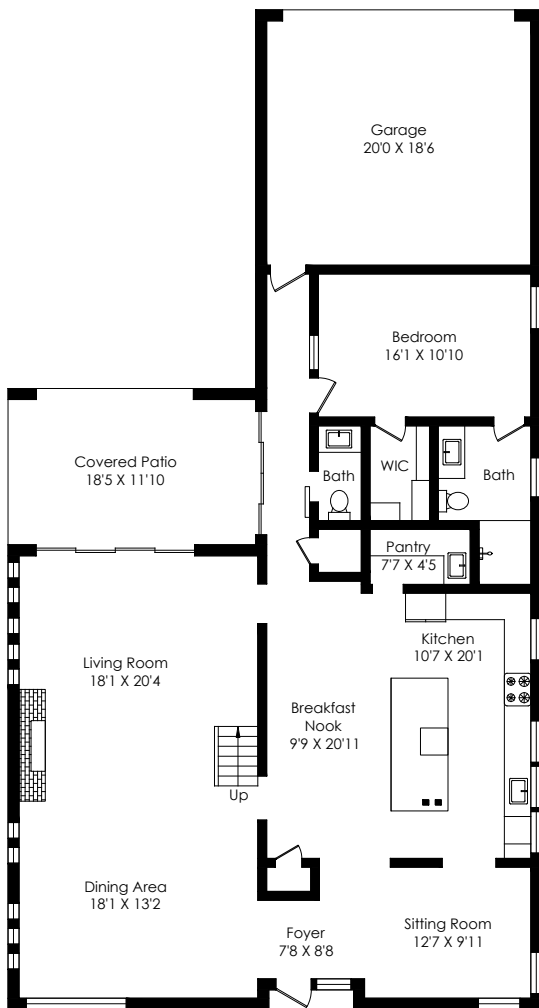

3613 Redwood Avenue, Los Angeles, CA 90066

Site Plan
(Not To Scale)

First Floor

Second Floor

Roof Top