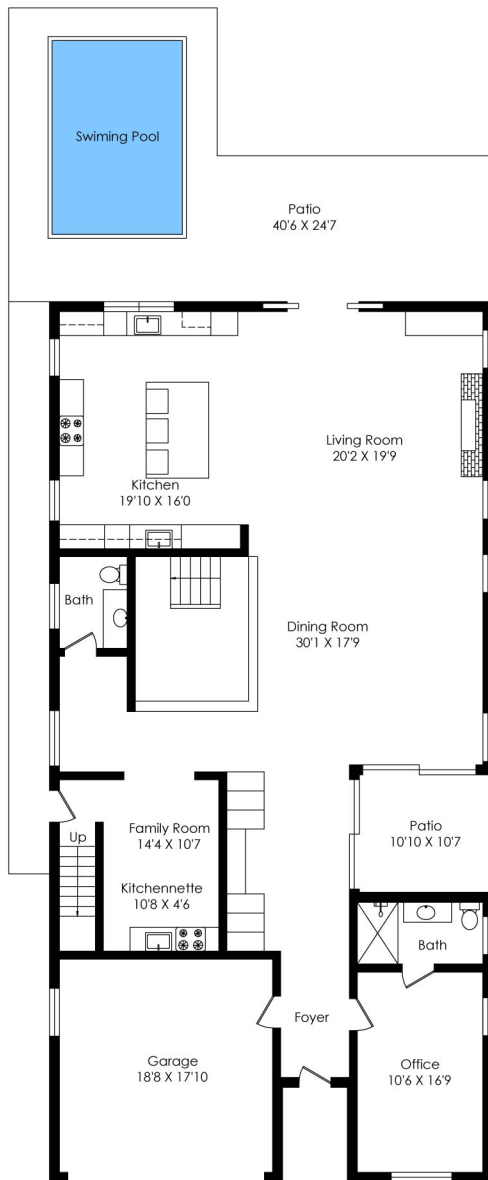

# 2351 Kelton Ave,

Los Angeles, CA 90064

Site Plan (Not To Scale)

First Floor

Second Floor