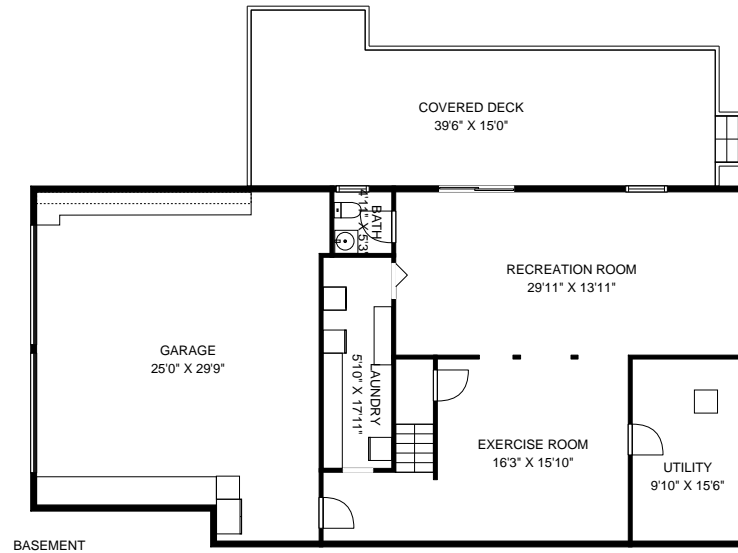

THE FLOOR PLAN

2659 Deer Path

Scotch Plains, New Jersey

NOT TO SCALE – This floor plan is provided for illustration purposes only.
Room positions and dimensions are approximate and should be independently measured for accuracy.