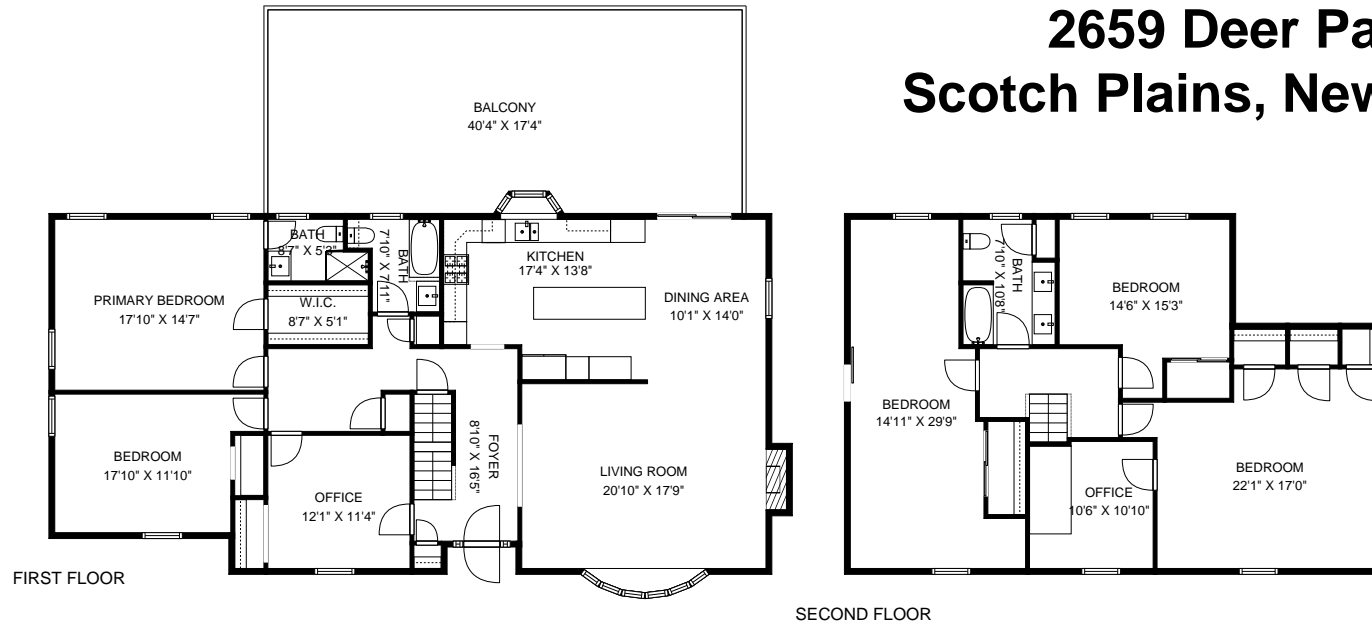

THE FLOOR PLAN

2659 Deer Path

Scotch Plains, New Jersey

NOT TO SCALE – This floor plan is provided for illustration purposes only.
Room positions and dimensions are approximate and should be independently measured for accuracy.