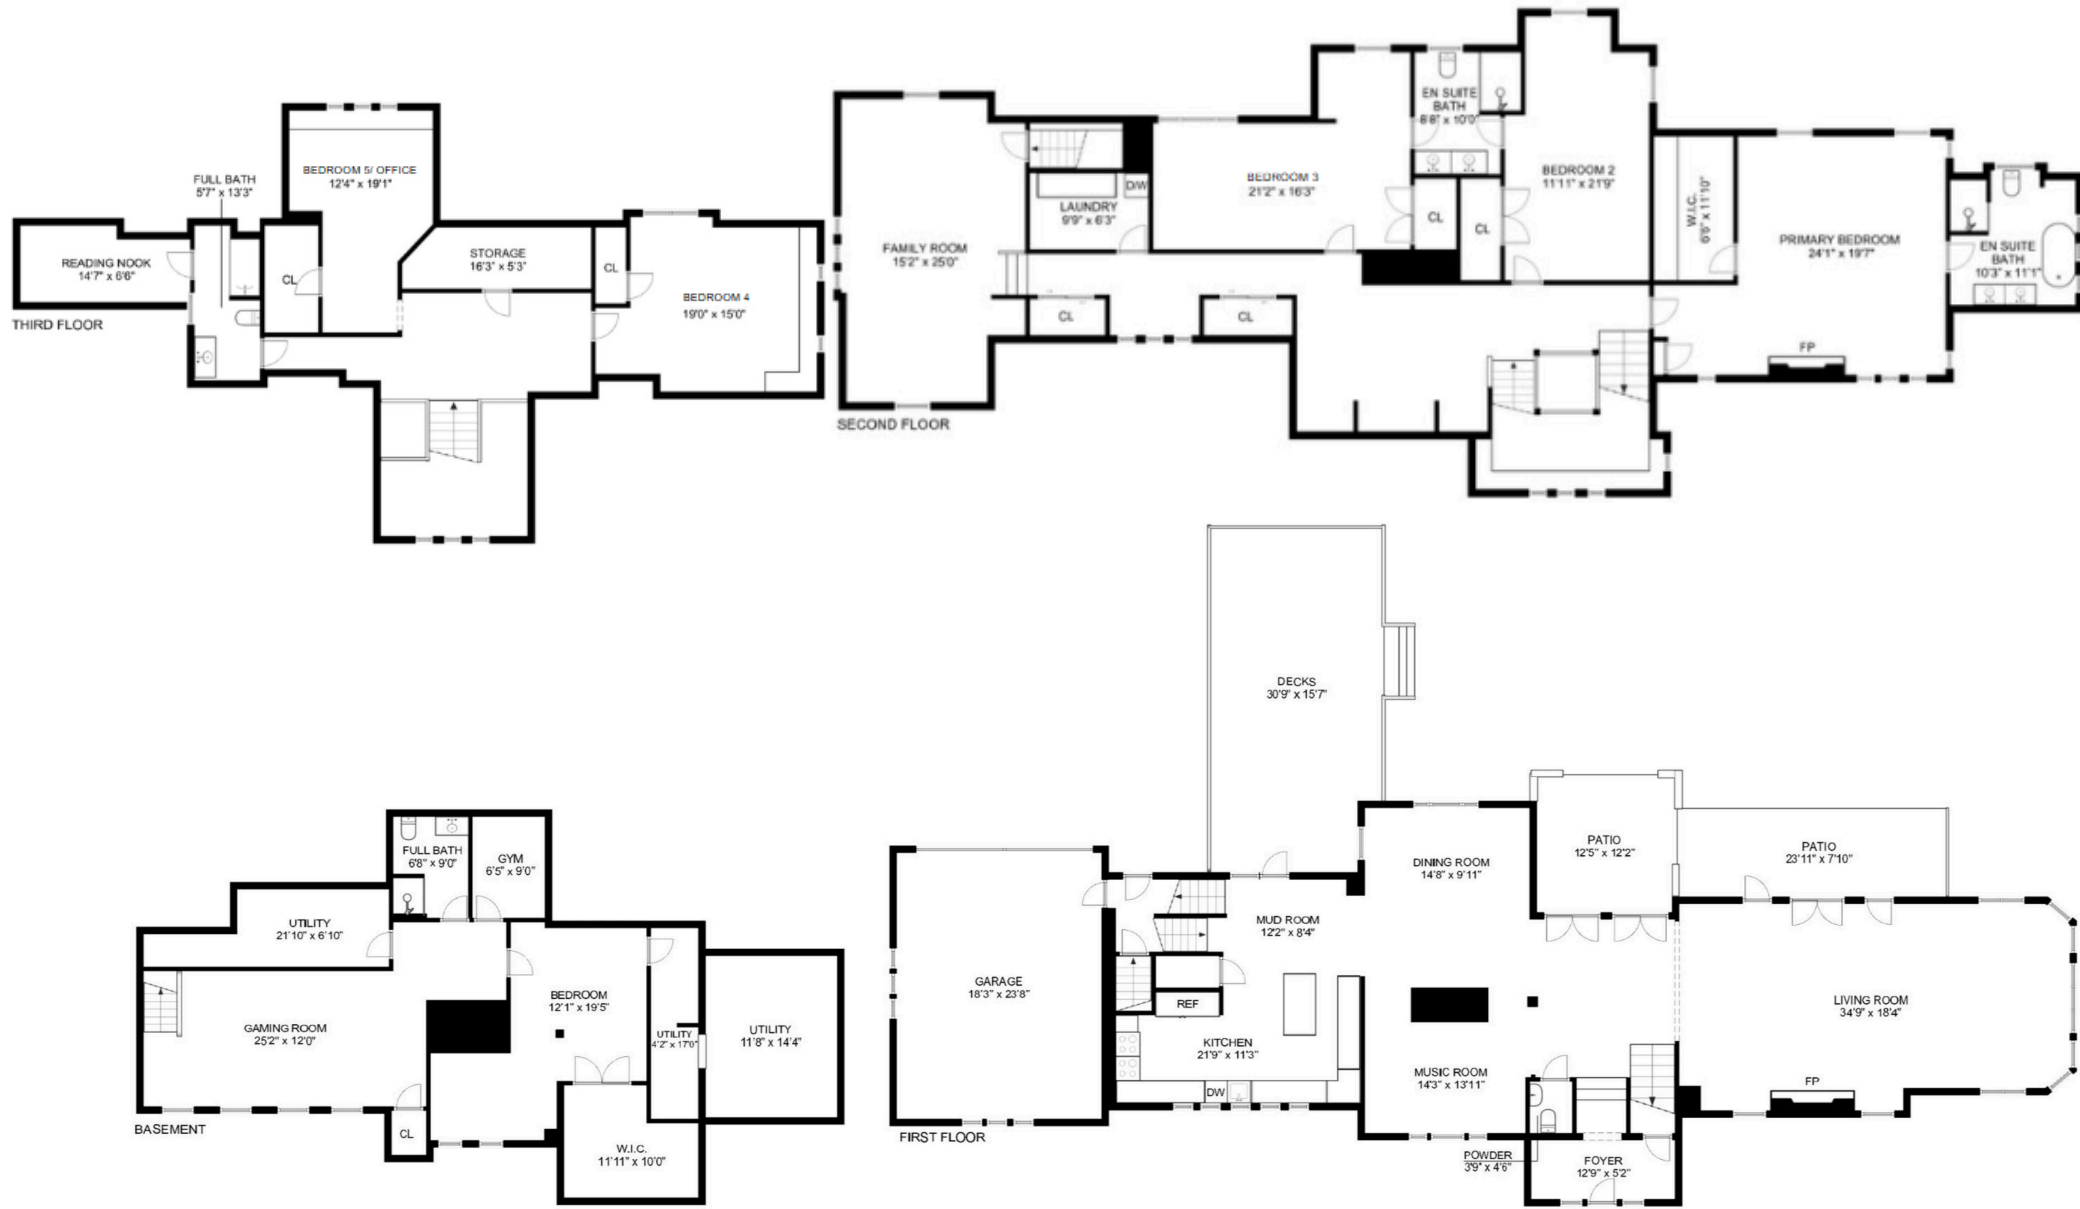

# THE FLOOR PLAN

## 100 Gregory Avenue

### West Orange, New Jersey

NOT TO SCALE - This floor plan is provided for illustration purposes only.  
 Room positions and dimensions are approximate and should be independently measured for accuracy.