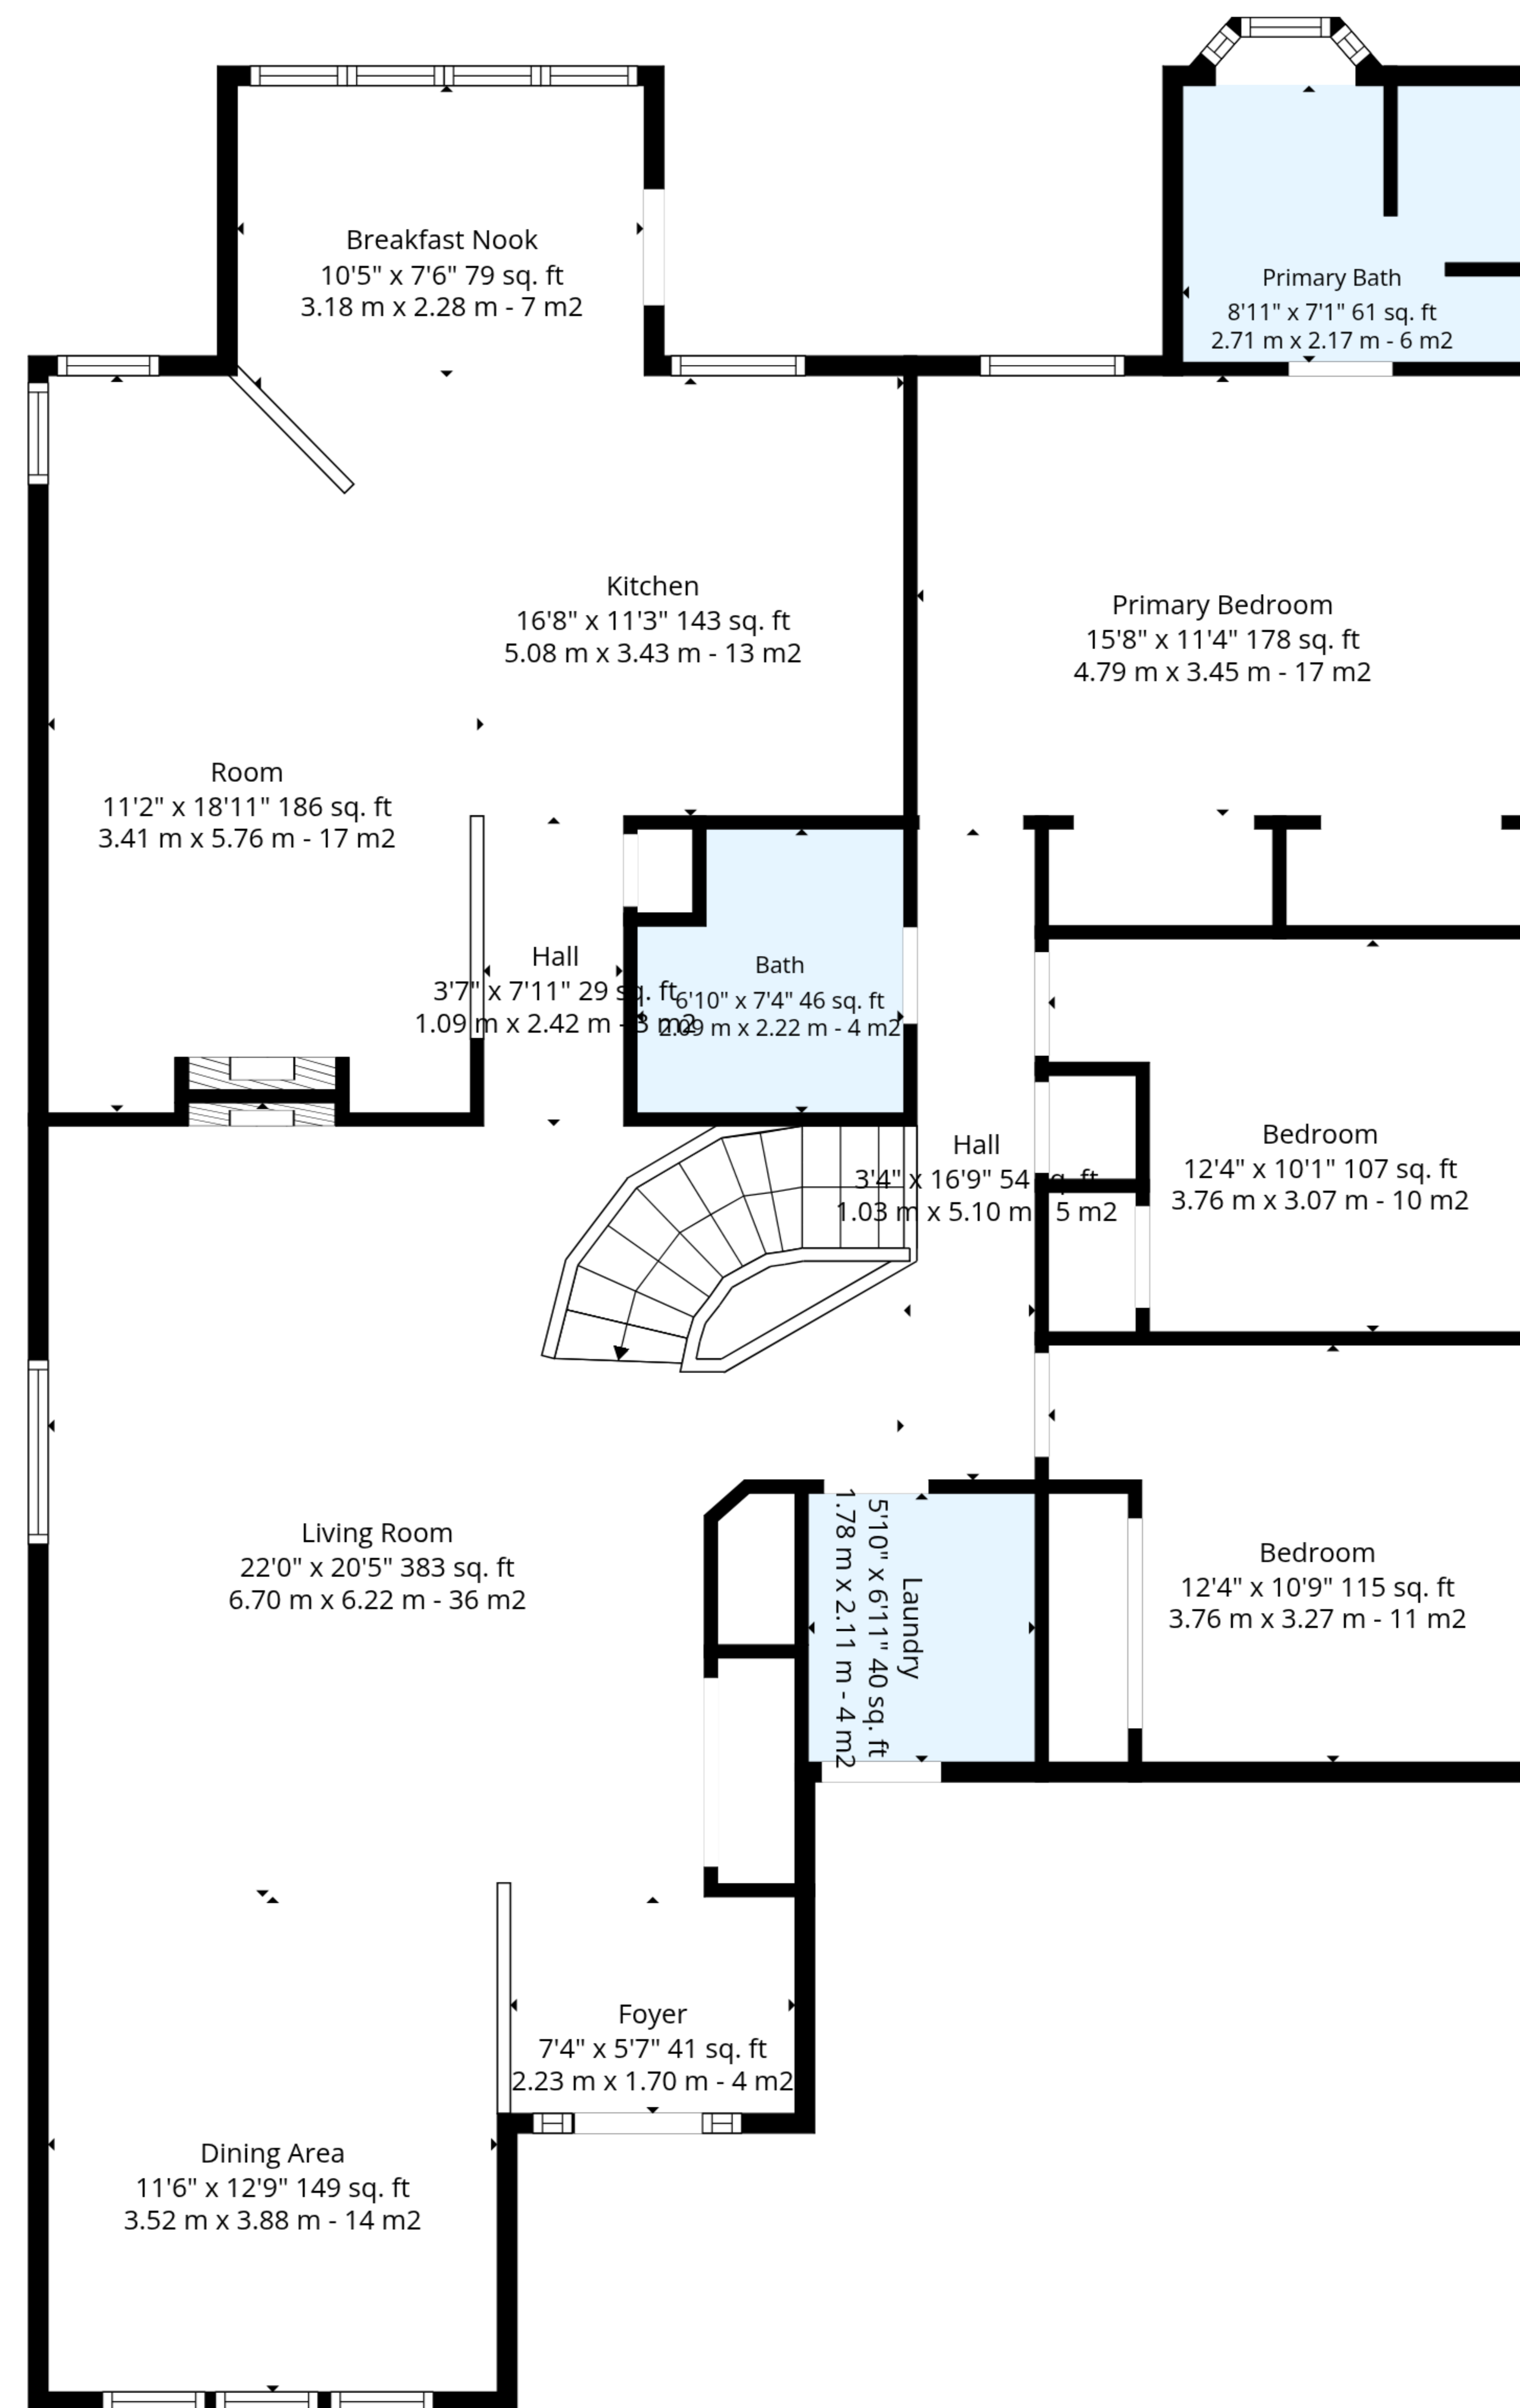

TOTAL: 1753 sq. ft, 163 m2

Basement: 0 sq. ft, 0 m2, 1st floor: 1753 sq. ft, 163 m2

EXCLUDED AREAS: STORAGE: 61 sq. ft, 6 m2, BASEMENT: 1748 sq. ft, 162 m2, BAY WINDOW: 5 sq. ft, 0 m2,
WALLS: 211 sq. ft, 19 m2