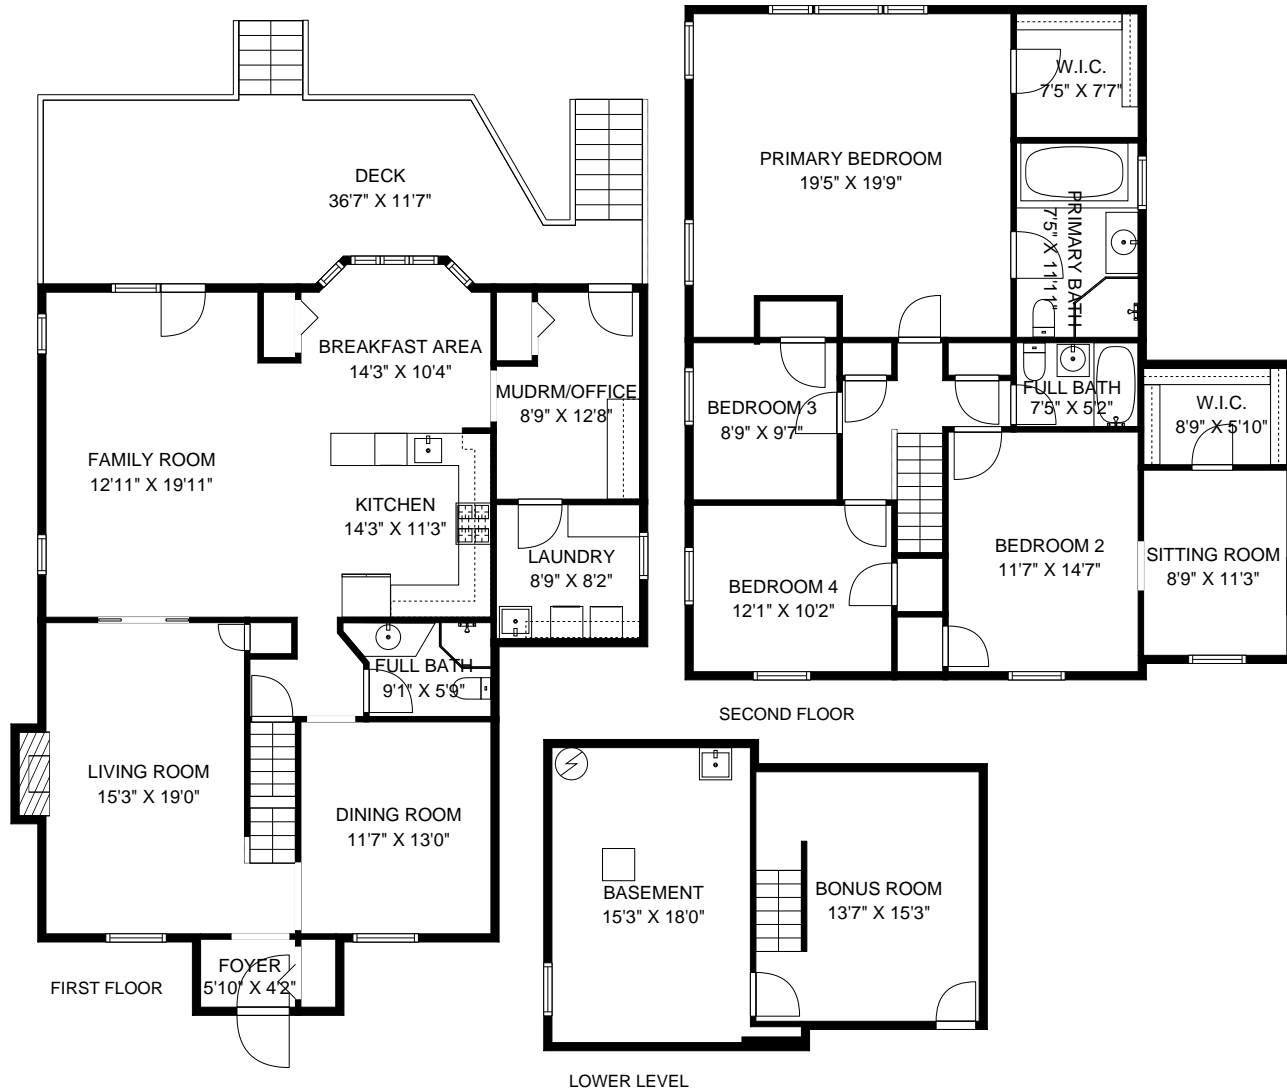

# THE FLOOR PLAN

## 288 Wales Avenue

### River Edge, New Jersey

NOT TO SCALE – This floor plan is provided for illustration purposes only.  
Room positions and dimensions are approximate and should be independently measured for accuracy.