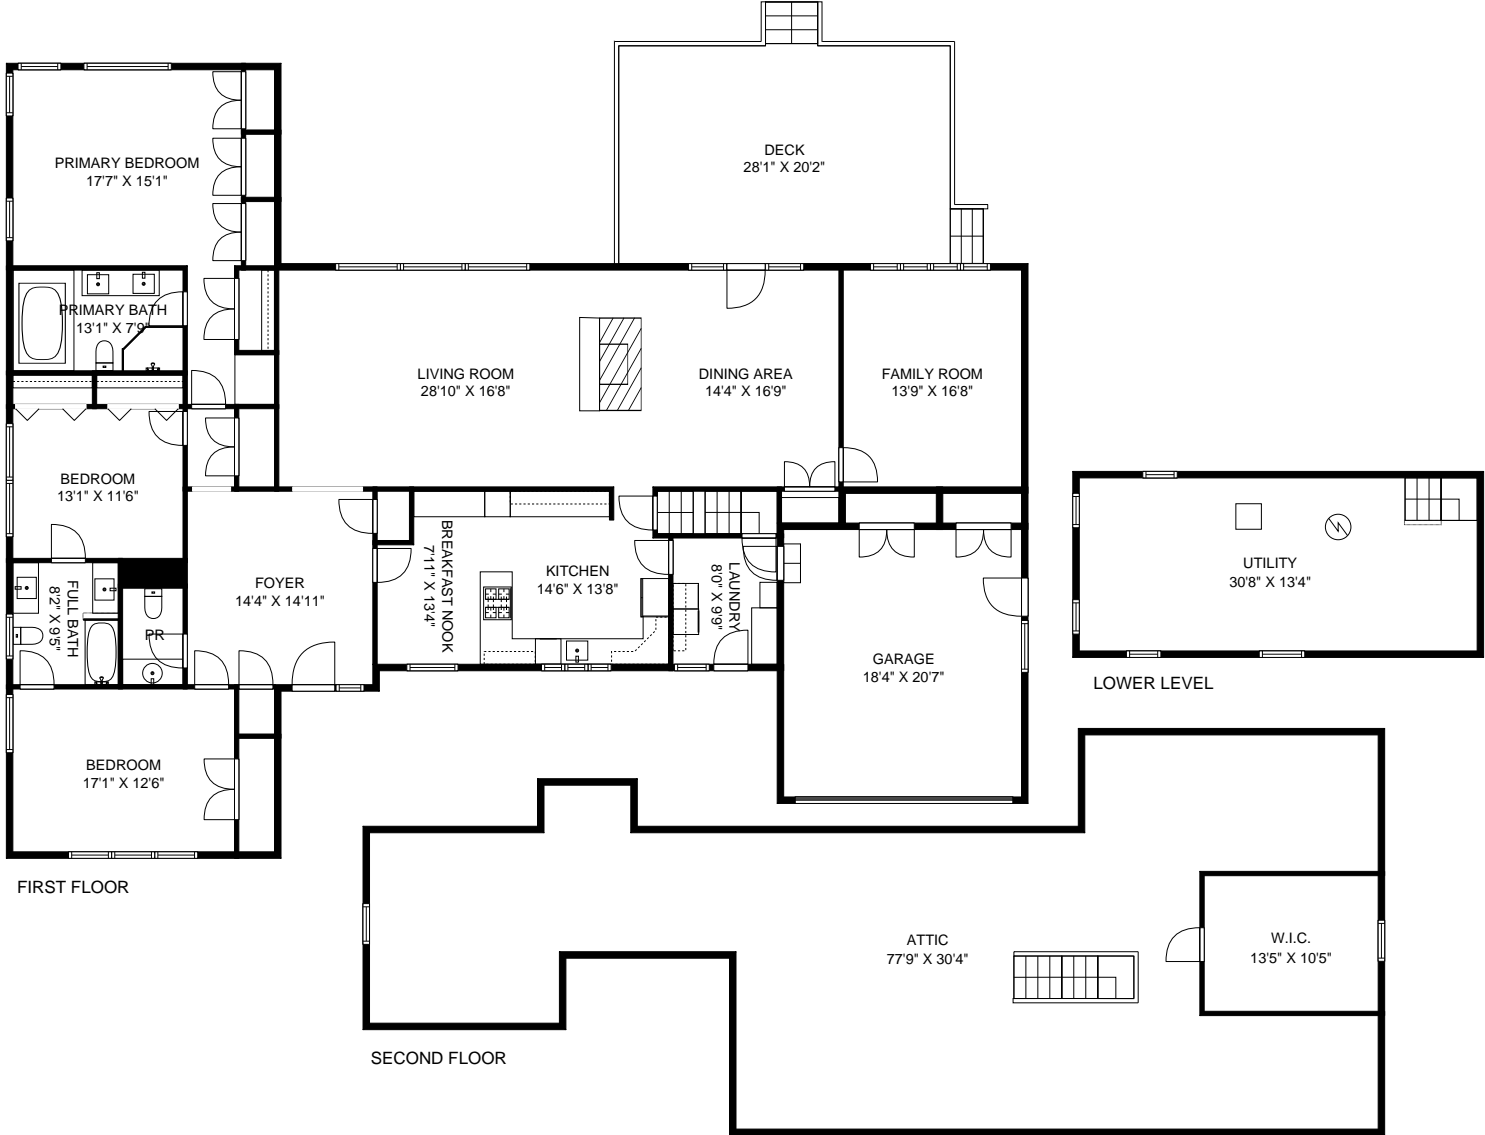

# THE FLOOR PLAN

## 621 Mountain Drive

### South Orange, New Jersey

NOT TO SCALE – This floor plan is provided for illustration purposes only.  
 Room positions and dimensions are approximate and should be independently measured for accuracy.