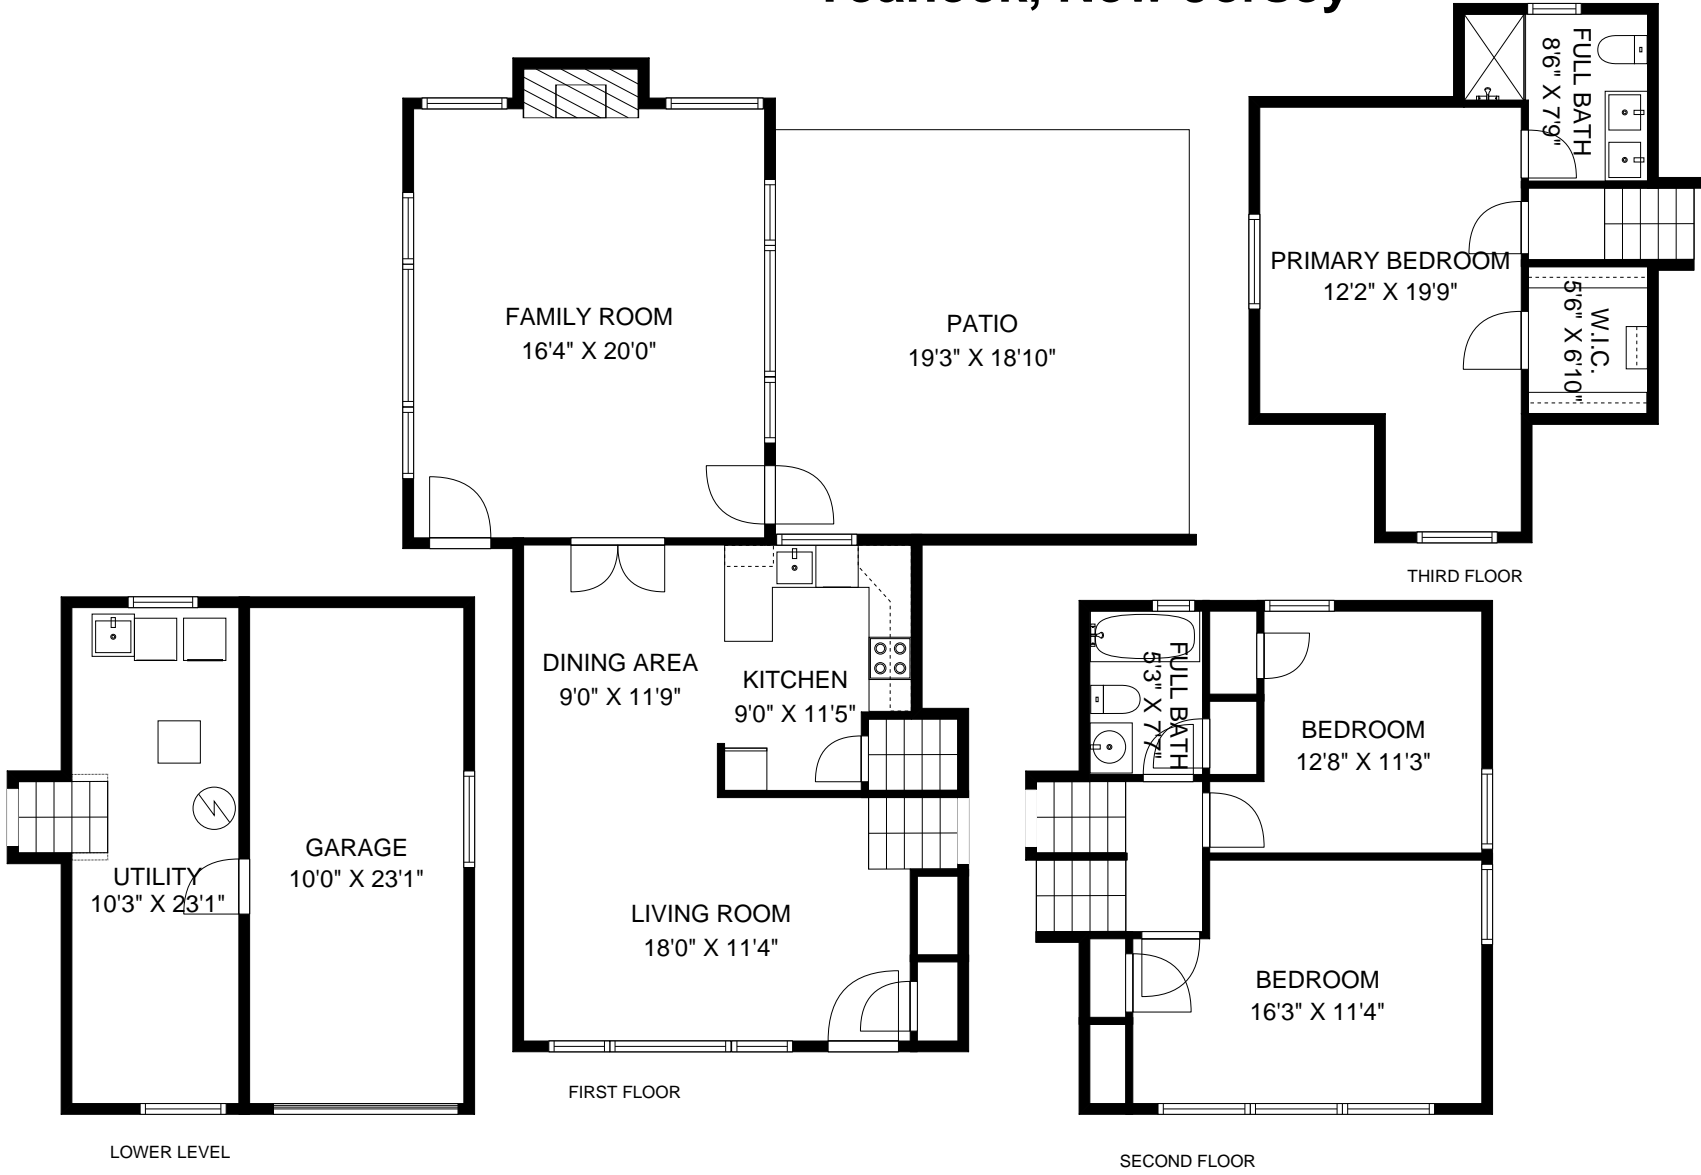

# THE FLOOR PLAN

## 920 East Lawn Drive

### Teaneck, New Jersey

NOT TO SCALE – This floor plan is provided for illustration purposes only.  
Room positions and dimensions are approximate and should be independently measured for accuracy.