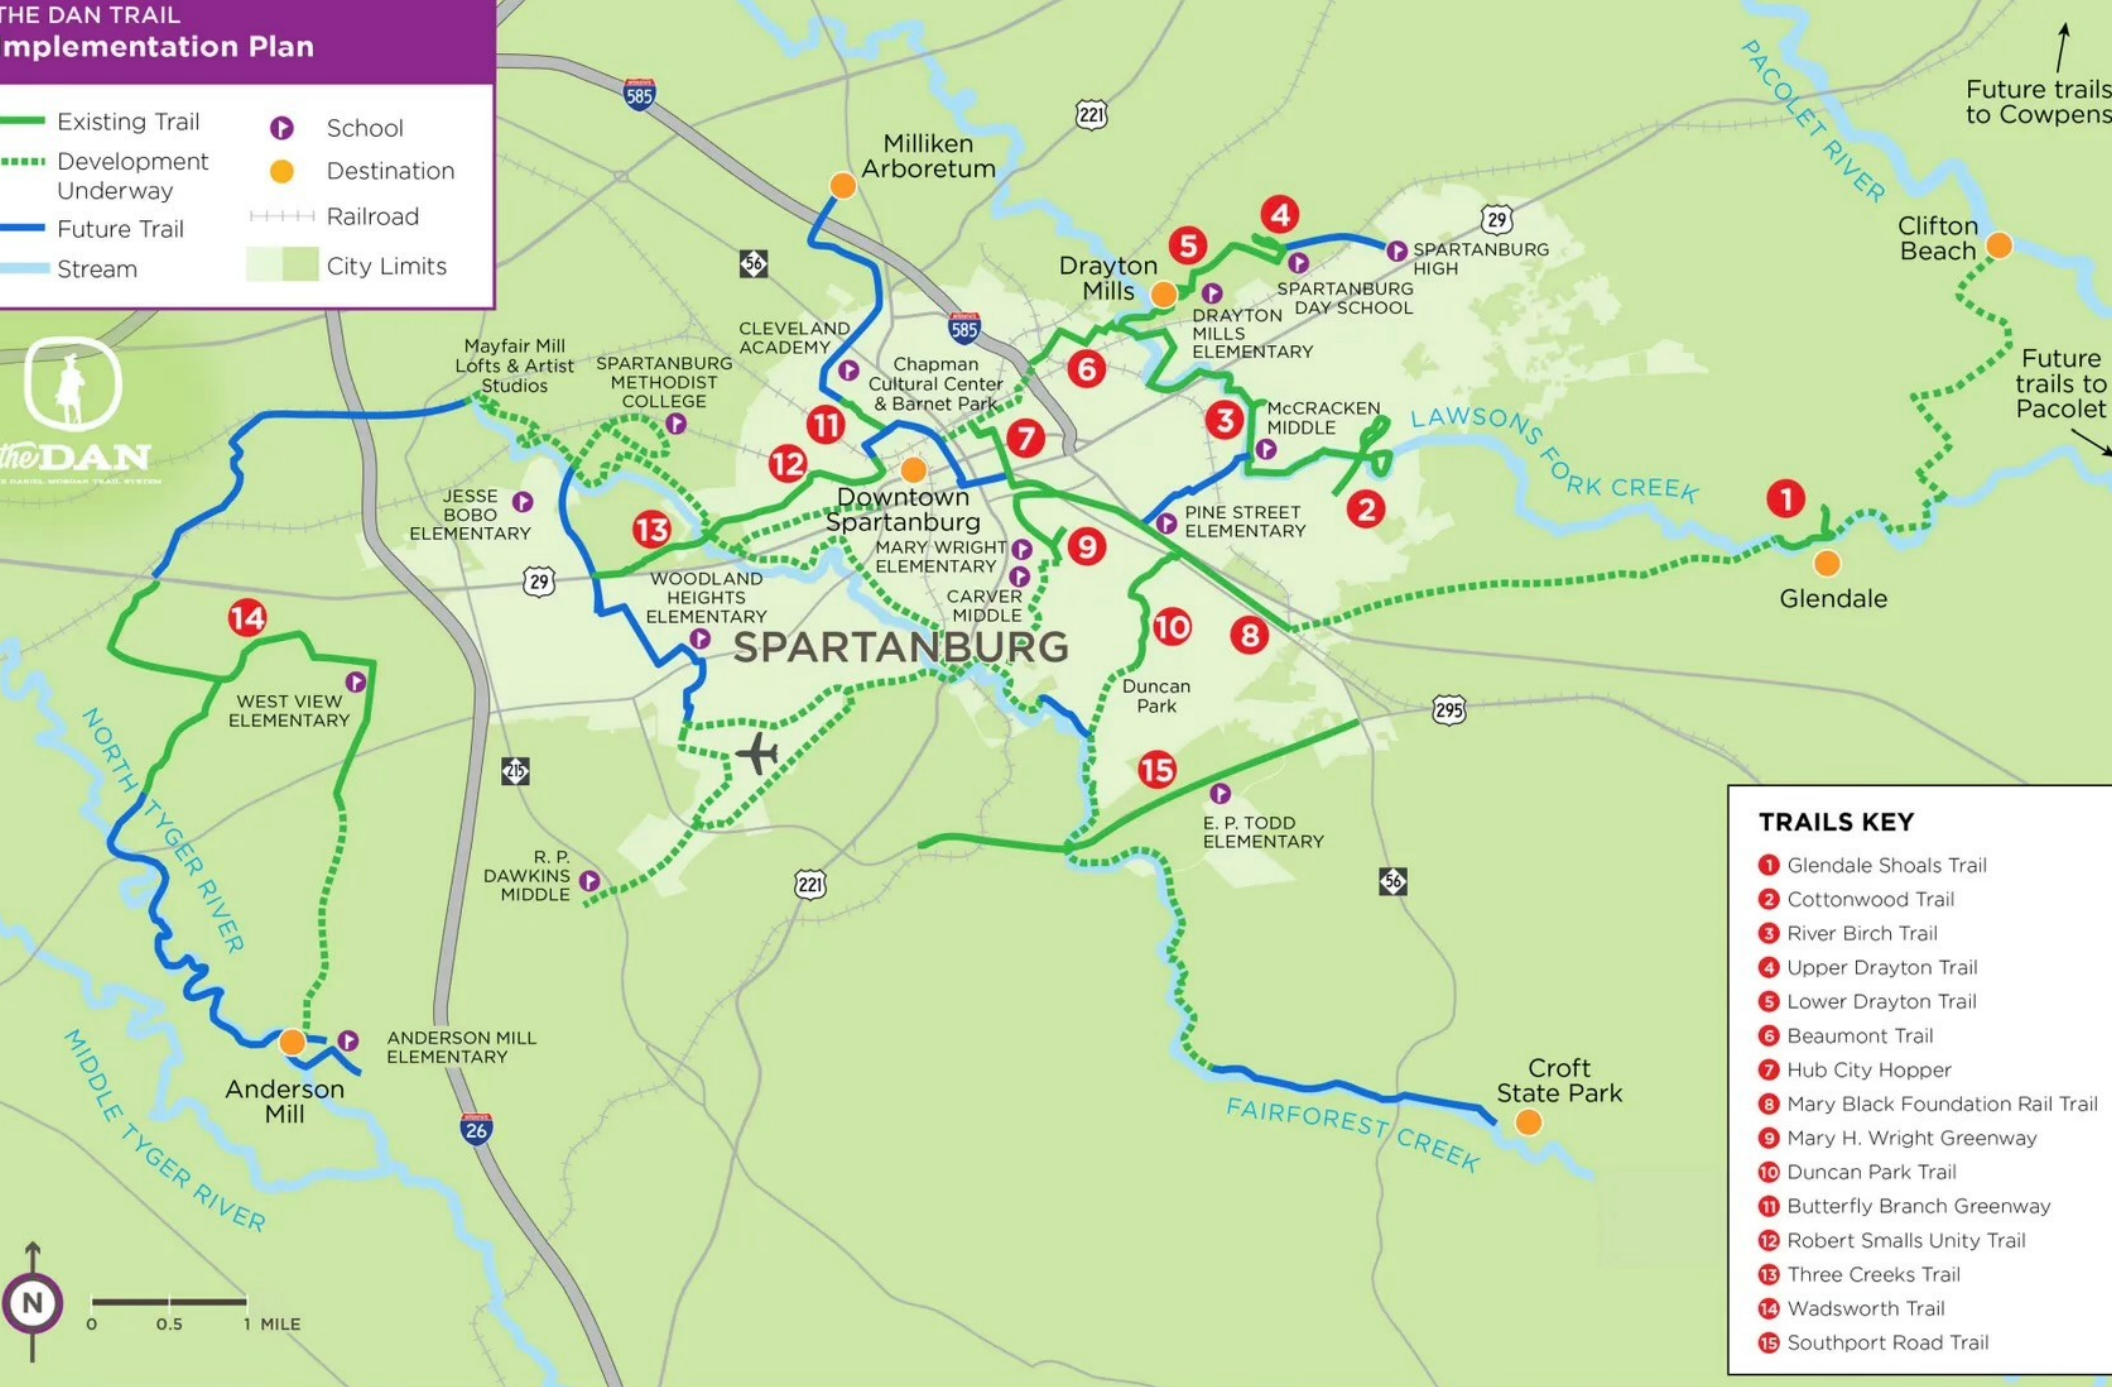

# THE DAN TRAIL Implementation Plan

- Existing Trail
- - - Development Underway
- Future Trail
- Stream
- School
- Destination
- Railroad
- City Limits

### TRAILS KEY

- 1 Glendale Shoals Trail
- 2 Cottonwood Trail
- 3 River Birch Trail
- 4 Upper Drayton Trail
- 5 Lower Drayton Trail
- 6 Beaumont Trail
- 7 Hub City Hopper
- 8 Mary Black Foundation Rail Trail
- 9 Mary H. Wright Greenway
- 10 Duncan Park Trail
- 11 Butterfly Branch Greenway
- 12 Robert Smalls Unity Trail
- 13 Three Creeks Trail
- 14 Wadsworth Trail
- 15 Southport Road Trail

# the DAN

THE DANIEL MORGAN TRAIL SYSTEM

[www.dantrail.com](http://www.dantrail.com)