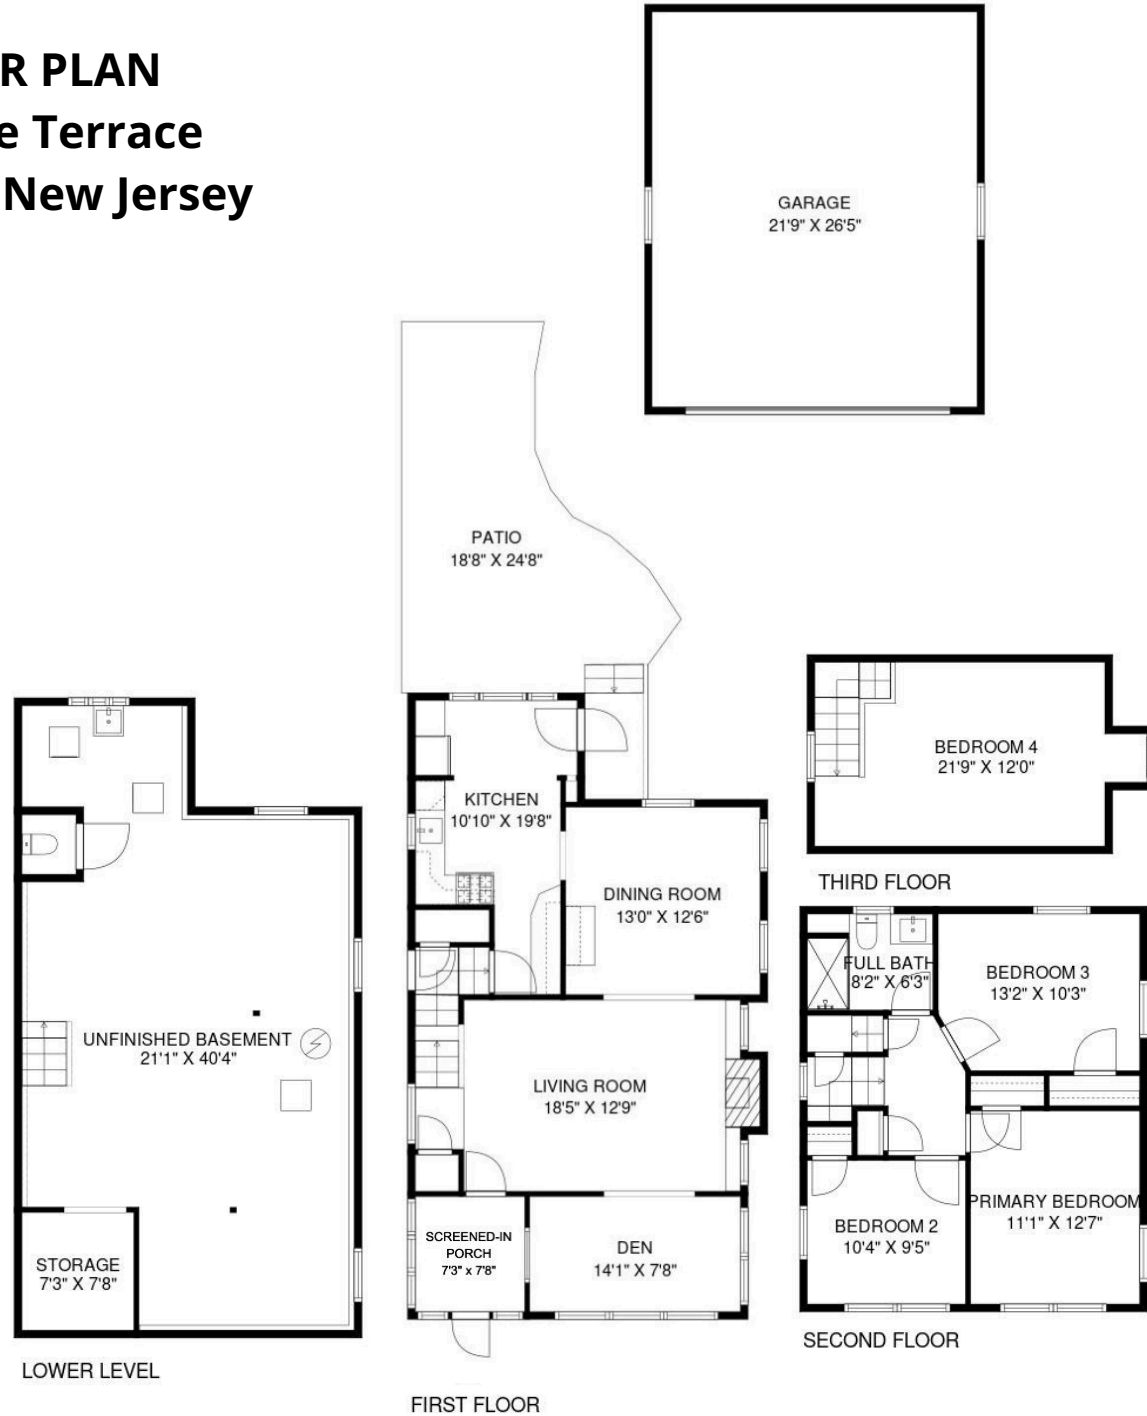

THE FLOOR PLAN

43 Woodside Terrace

West Orange, New Jersey

NOT TO SCALE – This floor plan is provided for illustration purposes only.
Room positions and dimensions are approximate and should be independently measured for accuracy.