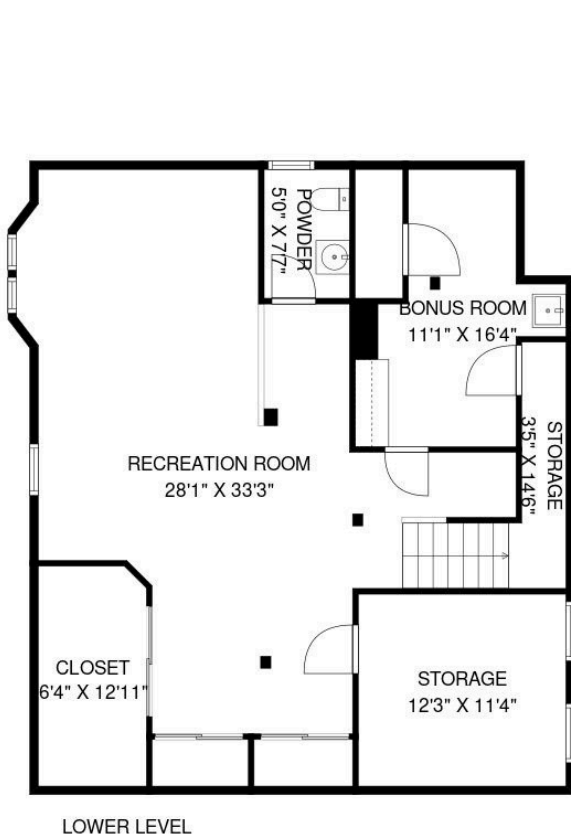

THE FLOOR PLAN

411 N Ridgewood Road

South Orange Village, New Jersey

COMPASS

NOT TO SCALE - This floor plan is provided for illustration purposes only. Room positions and dimensions are approximate and should be independently measured for accuracy.