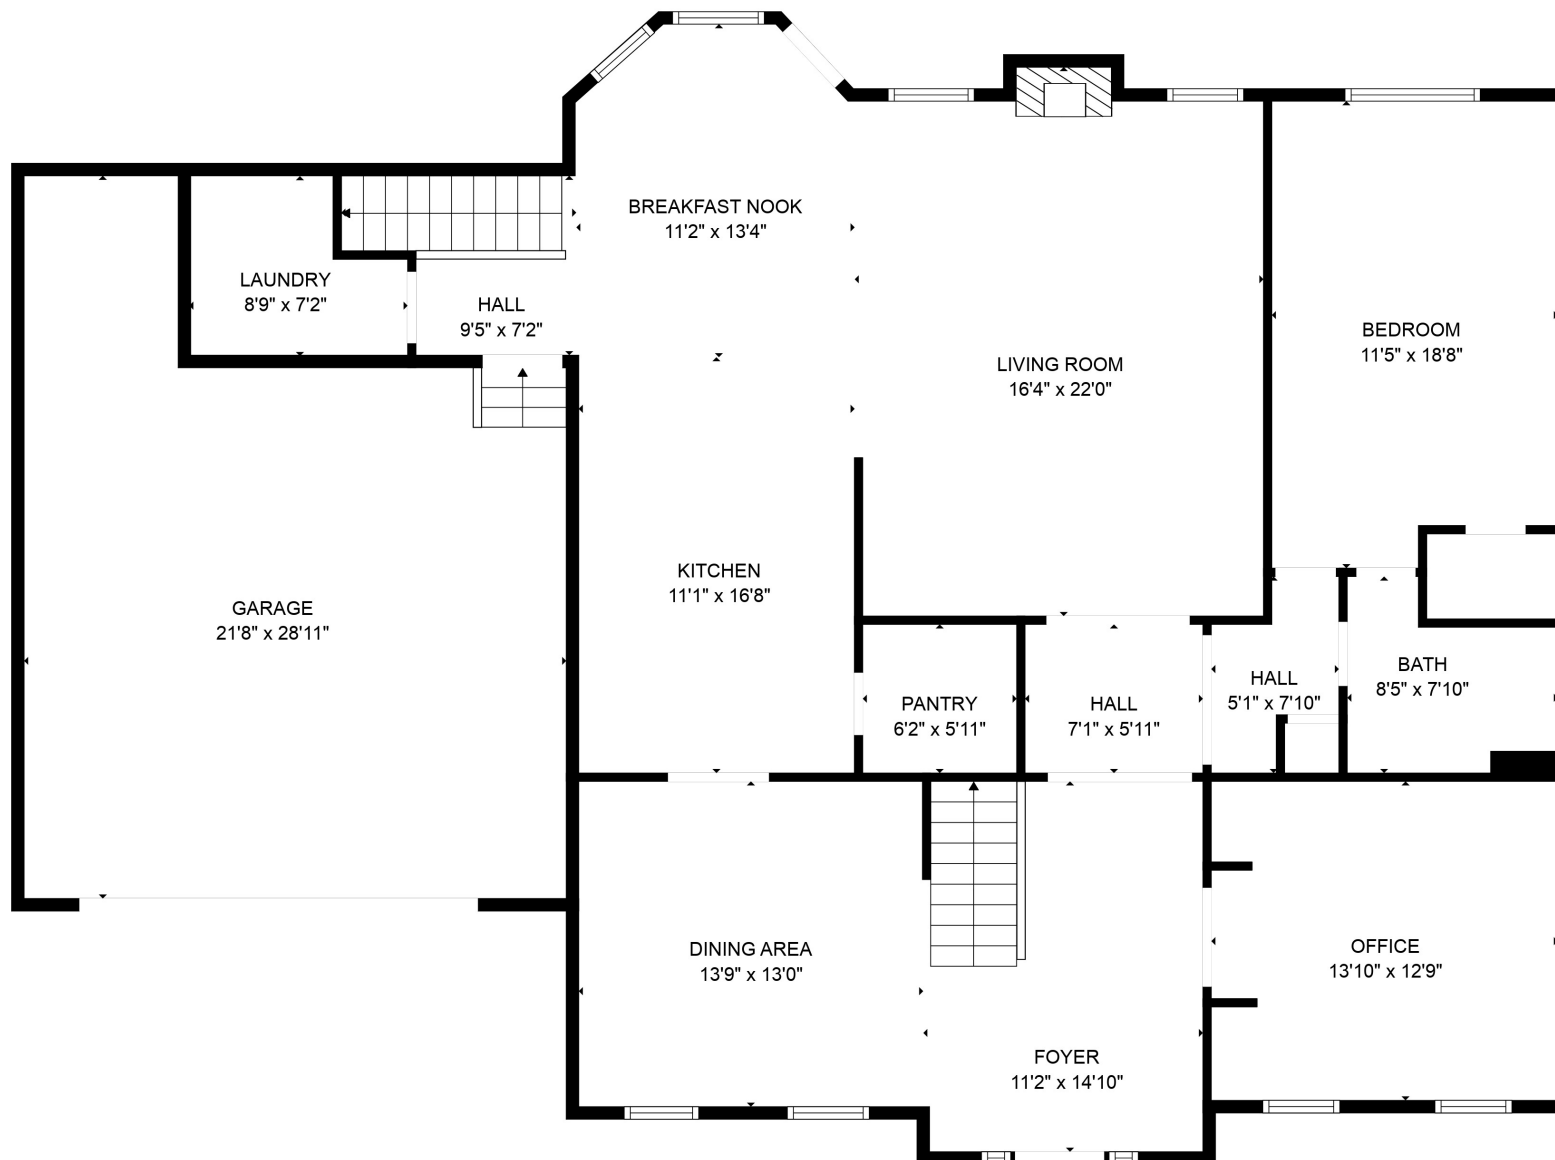

Estimated areas

GLA FLOOR 1: 1829 sq. ft, excluded 542 sq. ft
 GLA FLOOR 2: 2104 sq. ft, excluded 47 sq. ft
 Total GLA 3933 sq. ft, total scanned area 4522 sq. ft

Estimated areas

GLA FLOOR 1: 1829 sq. ft, excluded 542 sq. ft
 GLA FLOOR 2: 2104 sq. ft, excluded 47 sq. ft
 Total GLA 3933 sq. ft, total scanned area 4522 sq. ft

Estimated areas

GLA FLOOR 1: 1829 sq. ft, excluded 542 sq. ft
 GLA FLOOR 2: 2104 sq. ft, excluded 47 sq. ft
 Total GLA 3933 sq. ft, total scanned area 4522 sq. ft