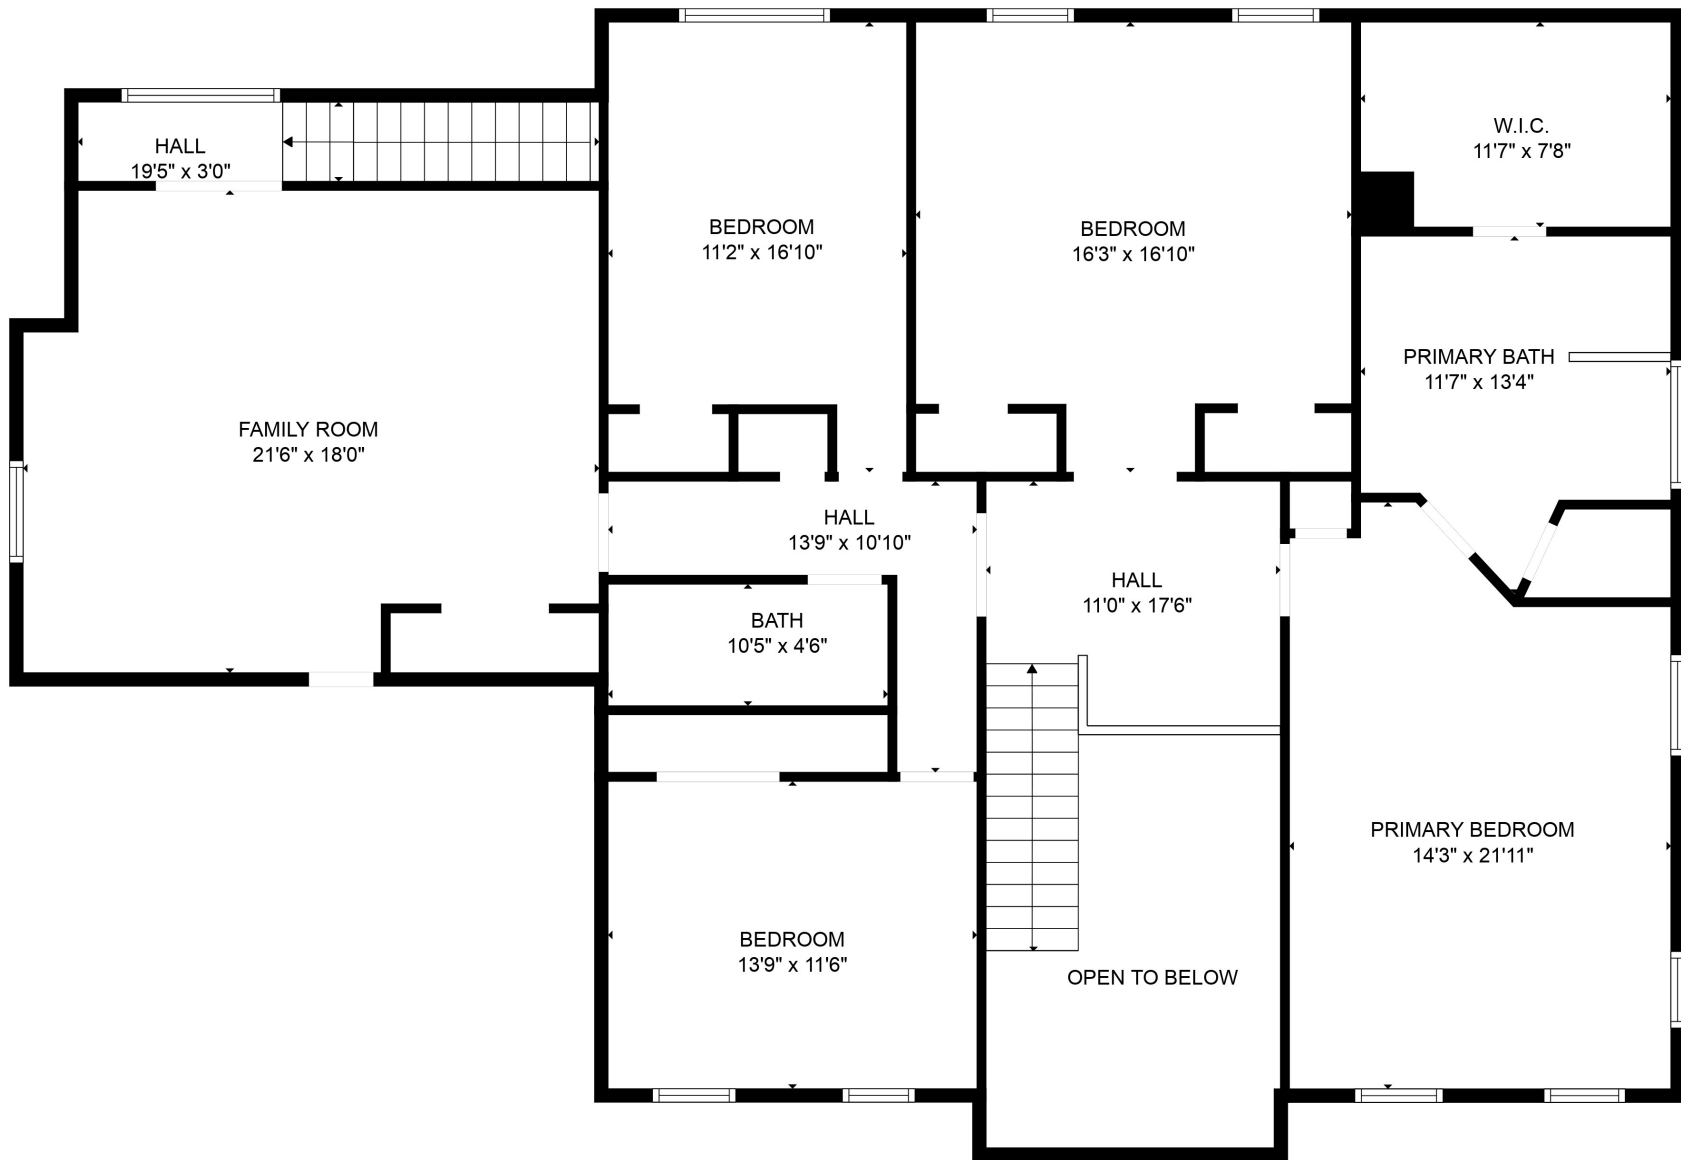

Estimated areas

GLA FLOOR 1: 1829 sq. ft, excluded 542 sq. ft
 GLA FLOOR 2: 2104 sq. ft, excluded 47 sq. ft
 Total GLA 3933 sq. ft, total scanned area 4522 sq. ft

Estimated areas

GLA FLOOR 1: 1829 sq. ft, excluded 542 sq. ft
 GLA FLOOR 2: 2104 sq. ft, excluded 47 sq. ft
 Total GLA 3933 sq. ft, total scanned area 4522 sq. ft

Estimated areas

GLA FLOOR 1: 1829 sq. ft, excluded 542 sq. ft
 GLA FLOOR 2: 2104 sq. ft, excluded 47 sq. ft
 Total GLA 3933 sq. ft, total scanned area 4522 sq. ft