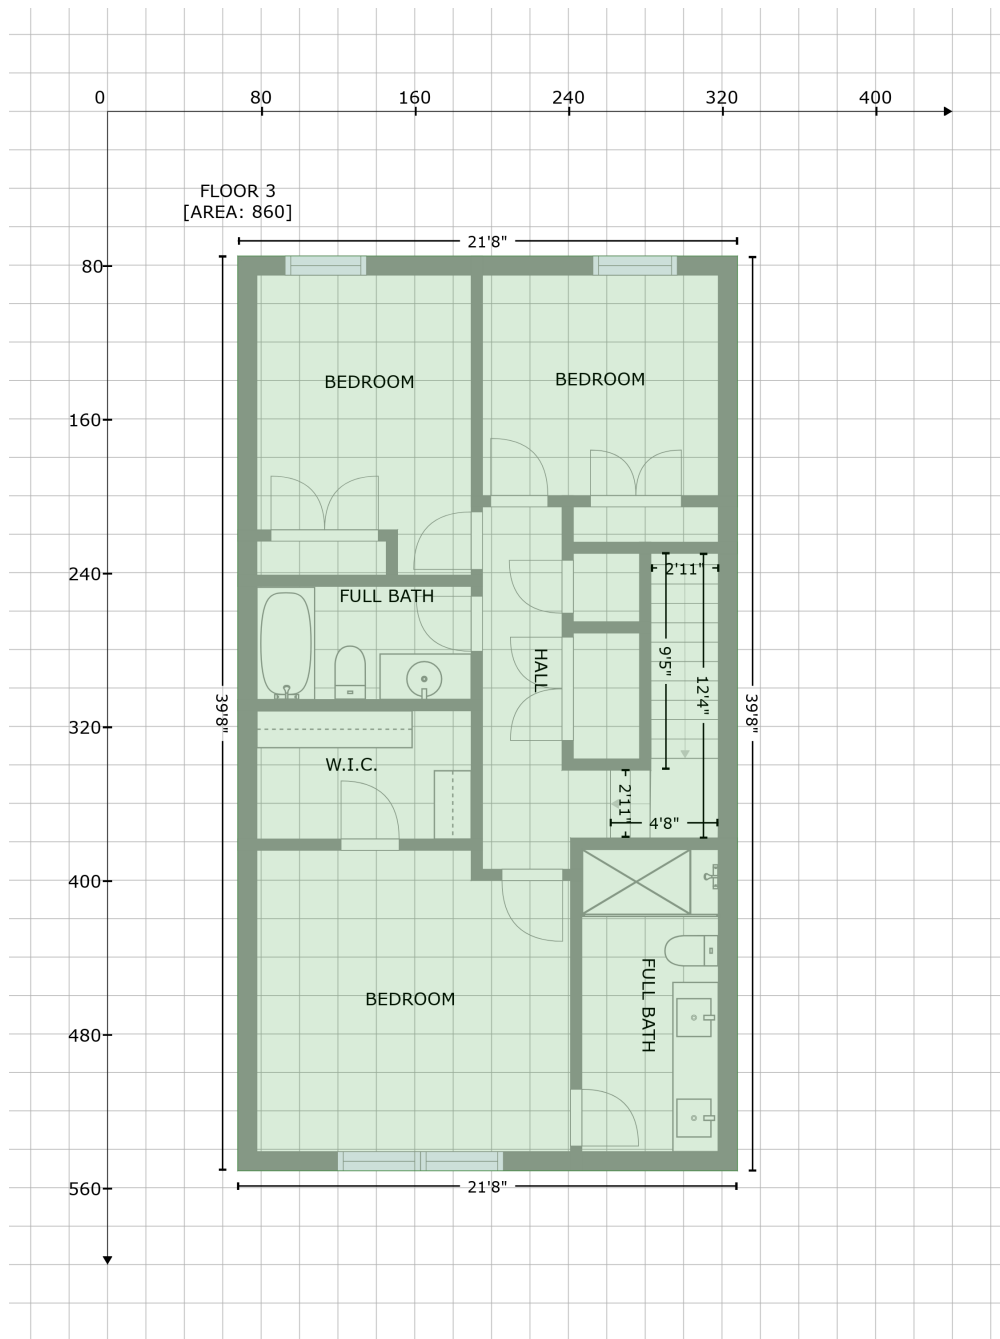

# 310 Hastings Run, Charlotte , Nc , USA

Gross Living Area: 2143 sq. ft

Space	Area (sq. ft)	Calculation <small>Coordinate Polygon Area Algorithm using inches</small>
FLOOR 1 (Living area)	423	$-\left((333.5 + 333.5) * (317.9 - 552.1) + (333.5 + 73.3) * (552.1 - 552.1) + (73.3 + 73.3) * (552.1 - 317.9) + (73.3 + 333.5) * (317.9 - 317.9)\right) * 0.5 * 0.00694$
GARAGE (Non-living area)	437	$-\left((333.5 + 333.5) * (76.1 - 317.9) + (333.5 + 73.3) * (317.9 - 317.9) + (73.3 + 73.3) * (317.9 - 76.1) + (73.3 + 333.5) * (76.1 - 76.1)\right) * 0.5 * 0.00694$

# 310 Hastings Run, Charlotte , Nc , USA

Gross Living Area: 2143 sq. ft

## Space

Area (sq. ft)

Calculation Coordinate Polygon Area Algorithm using inches

FLOOR 2  
(Living area)

860

$-\left((333.9 + 333.9) * (74 - 550) + (333.9 + 73.6) * (550 - 550) + (73.6 + 73.6) * (550 - 74) + (73.6 + 333.9) * (74 - 74)\right) * 0.5 * 0.00694$