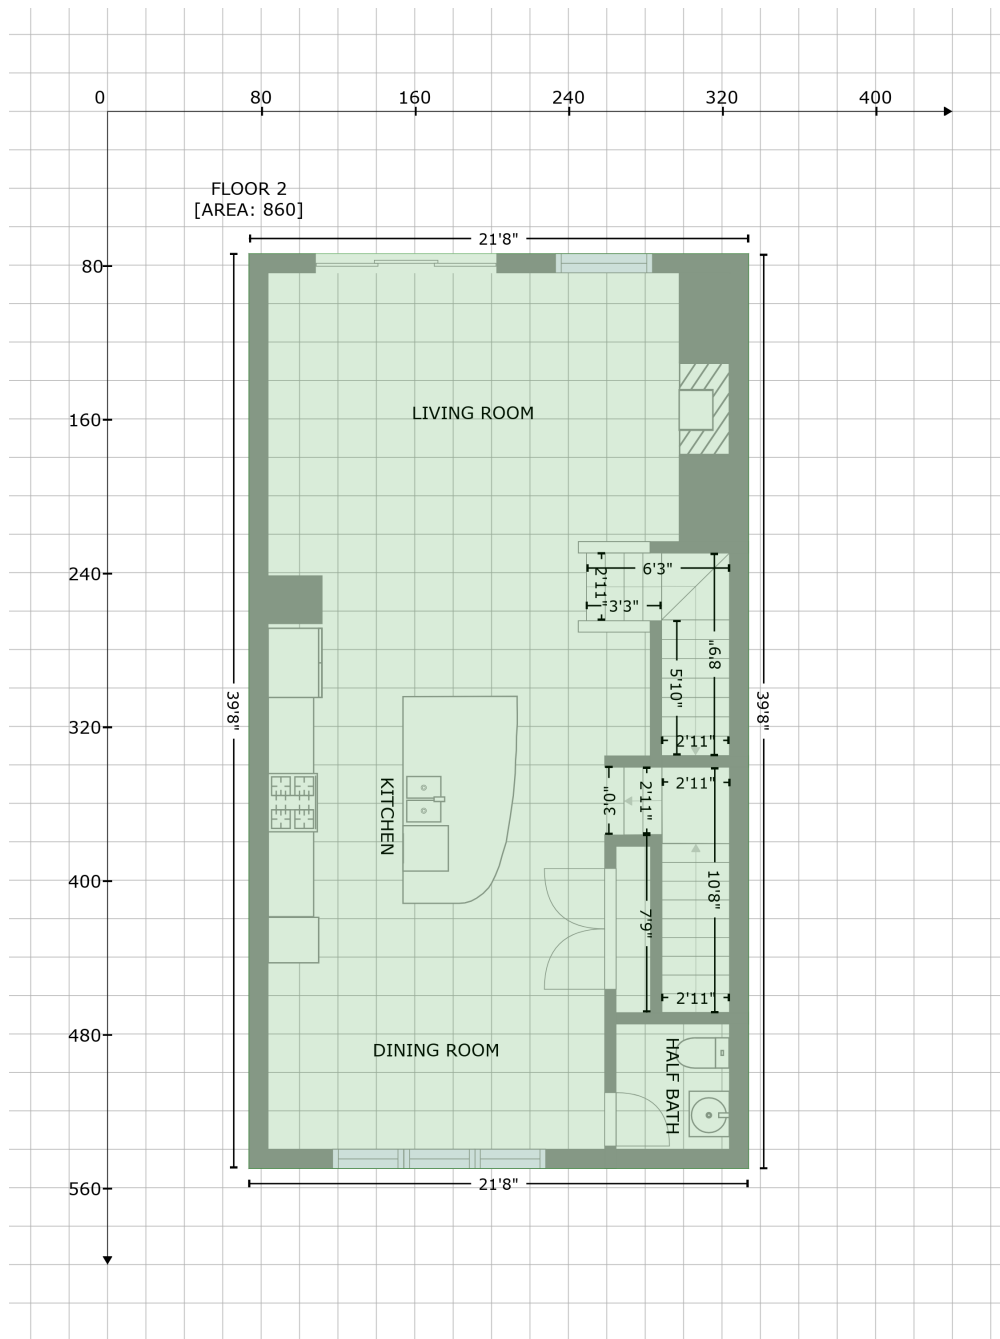

# 310 Hastings Run, Charlotte , Nc , USA

Gross Living Area: 2143 sq. ft

Space	Area (sq. ft)	Calculation <small>Coordinate Polygon Area Algorithm using inches</small>
FLOOR 1 (Living area)	423	$-\left((333.5 + 333.5) * (317.9 - 552.1) + (333.5 + 73.3) * (552.1 - 552.1) + (73.3 + 73.3) * (552.1 - 317.9) + (73.3 + 333.5) * (317.9 - 317.9)\right) * 0.5 * 0.00694$
GARAGE (Non-living area)	437	$-\left((333.5 + 333.5) * (76.1 - 317.9) + (333.5 + 73.3) * (317.9 - 317.9) + (73.3 + 73.3) * (317.9 - 76.1) + (73.3 + 333.5) * (76.1 - 76.1)\right) * 0.5 * 0.00694$

# 310 Hastings Run, Charlotte , Nc , USA

Gross Living Area: 2143 sq. ft

## Space

Area (sq. ft)

Calculation Coordinate Polygon Area Algorithm using inches

FLOOR 2  
(Living area)

860

$-\left((333.9 + 333.9) * (74 - 550) + (333.9 + 73.6) * (550 - 550) + (73.6 + 73.6) * (550 - 74) + (73.6 + 333.9) * (74 - 74)\right) * 0.5 * 0.00694$