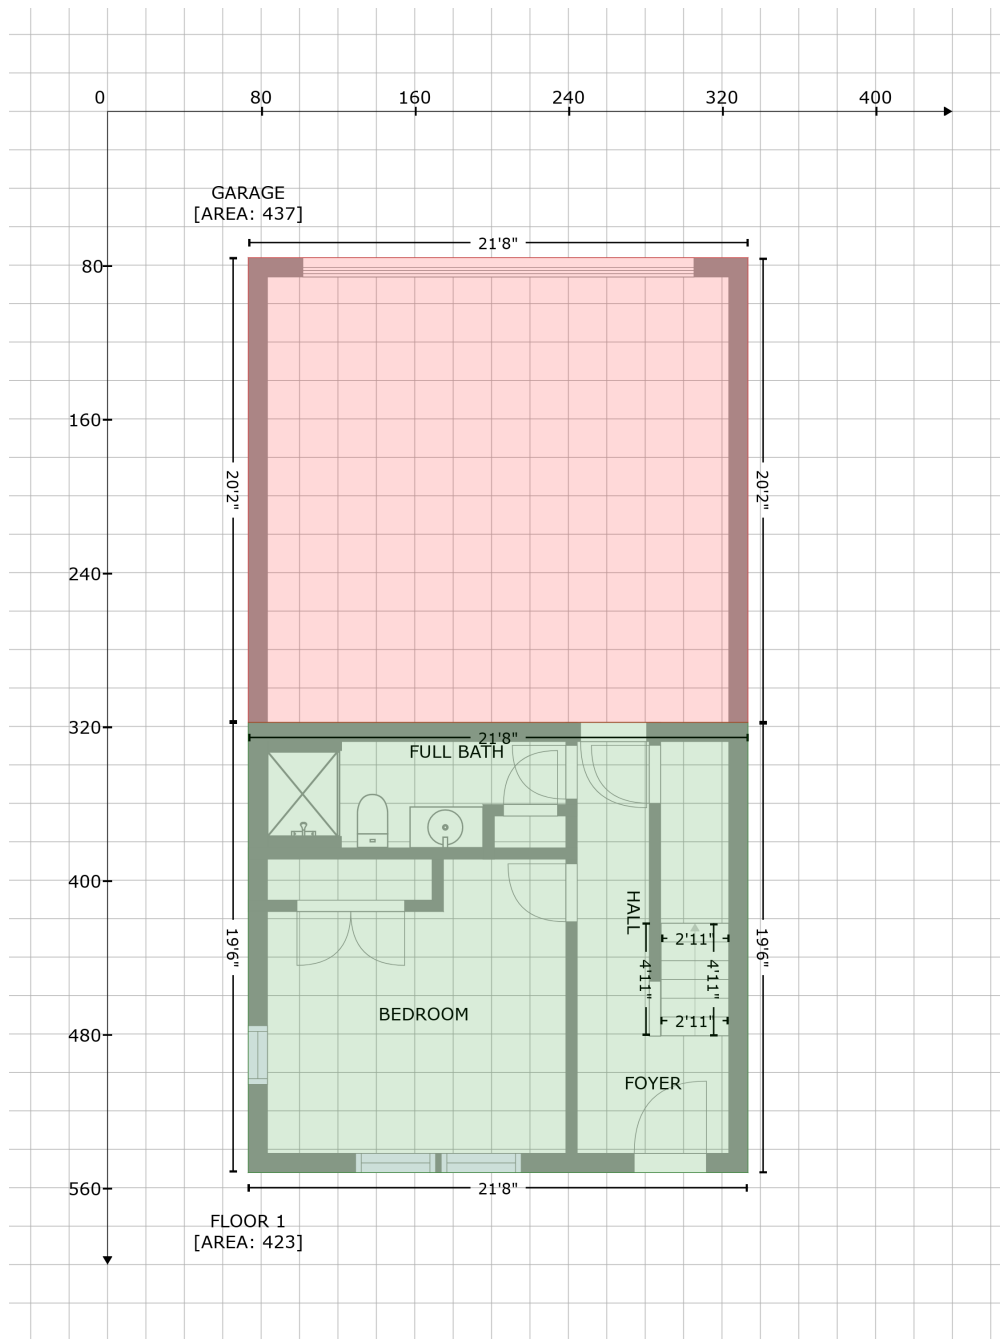

# 310 Hastings Run, Charlotte , Nc , USA

Gross Living Area: 2143 sq. ft

Space	Area (sq. ft)	Calculation <small>Coordinate Polygon Area Algorithm using inches</small>
FLOOR 1 (Living area)	423	$-\left((333.5 + 333.5) * (317.9 - 552.1) + (333.5 + 73.3) * (552.1 - 552.1) + (73.3 + 73.3) * (552.1 - 317.9) + (73.3 + 333.5) * (317.9 - 317.9)\right) * 0.5 * 0.00694$
GARAGE (Non-living area)	437	$-\left((333.5 + 333.5) * (76.1 - 317.9) + (333.5 + 73.3) * (317.9 - 317.9) + (73.3 + 73.3) * (317.9 - 76.1) + (73.3 + 333.5) * (76.1 - 76.1)\right) * 0.5 * 0.00694$

# 310 Hastings Run, Charlotte , Nc , USA

Gross Living Area: 2143 sq. ft

## Space

Area (sq. ft)

Calculation Coordinate Polygon Area Algorithm using inches

FLOOR 2  
(Living area)

860

$-\left((333.9 + 333.9) * (74 - 550) + (333.9 + 73.6) * (550 - 550) + (73.6 + 73.6) * (550 - 74) + (73.6 + 333.9) * (74 - 74)\right) * 0.5 * 0.00694$