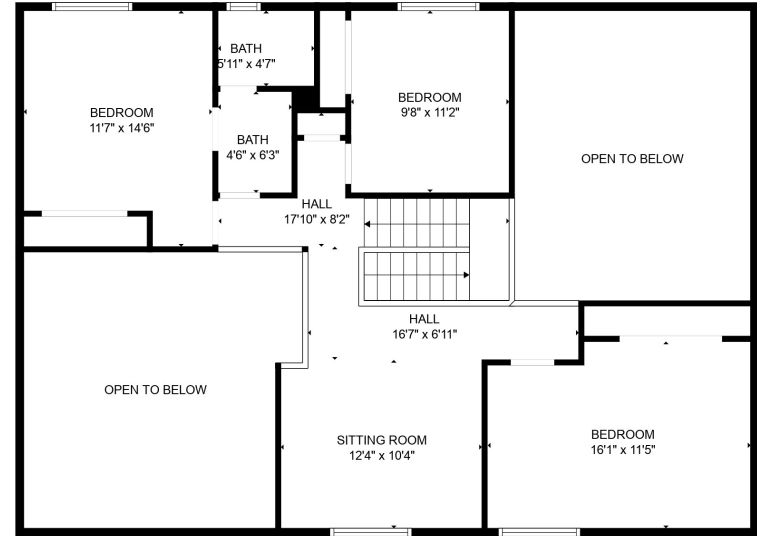

FLOOR 1

FLOOR 2

Estimated areas

GLA FLOOR 1: 1998 sq. ft, excluded 596 sq. ft
 GLA FLOOR 2: 929 sq. ft, excluded 563 sq. ft
 Total GLA 2927 sq. ft, total scanned area 3523 sq. ft

Estimated areas

GLA FLOOR 1: 1998 sq. ft, excluded 596 sq. ft
 GLA FLOOR 2: 929 sq. ft, excluded 563 sq. ft
 Total GLA 2927 sq. ft, total scanned area 3523 sq. ft

Estimated areas

GLA FLOOR 1: 1998 sq. ft, excluded 596 sq. ft
 GLA FLOOR 2: 929 sq. ft, excluded 563 sq. ft
 Total GLA 2927 sq. ft, total scanned area 3523 sq. ft