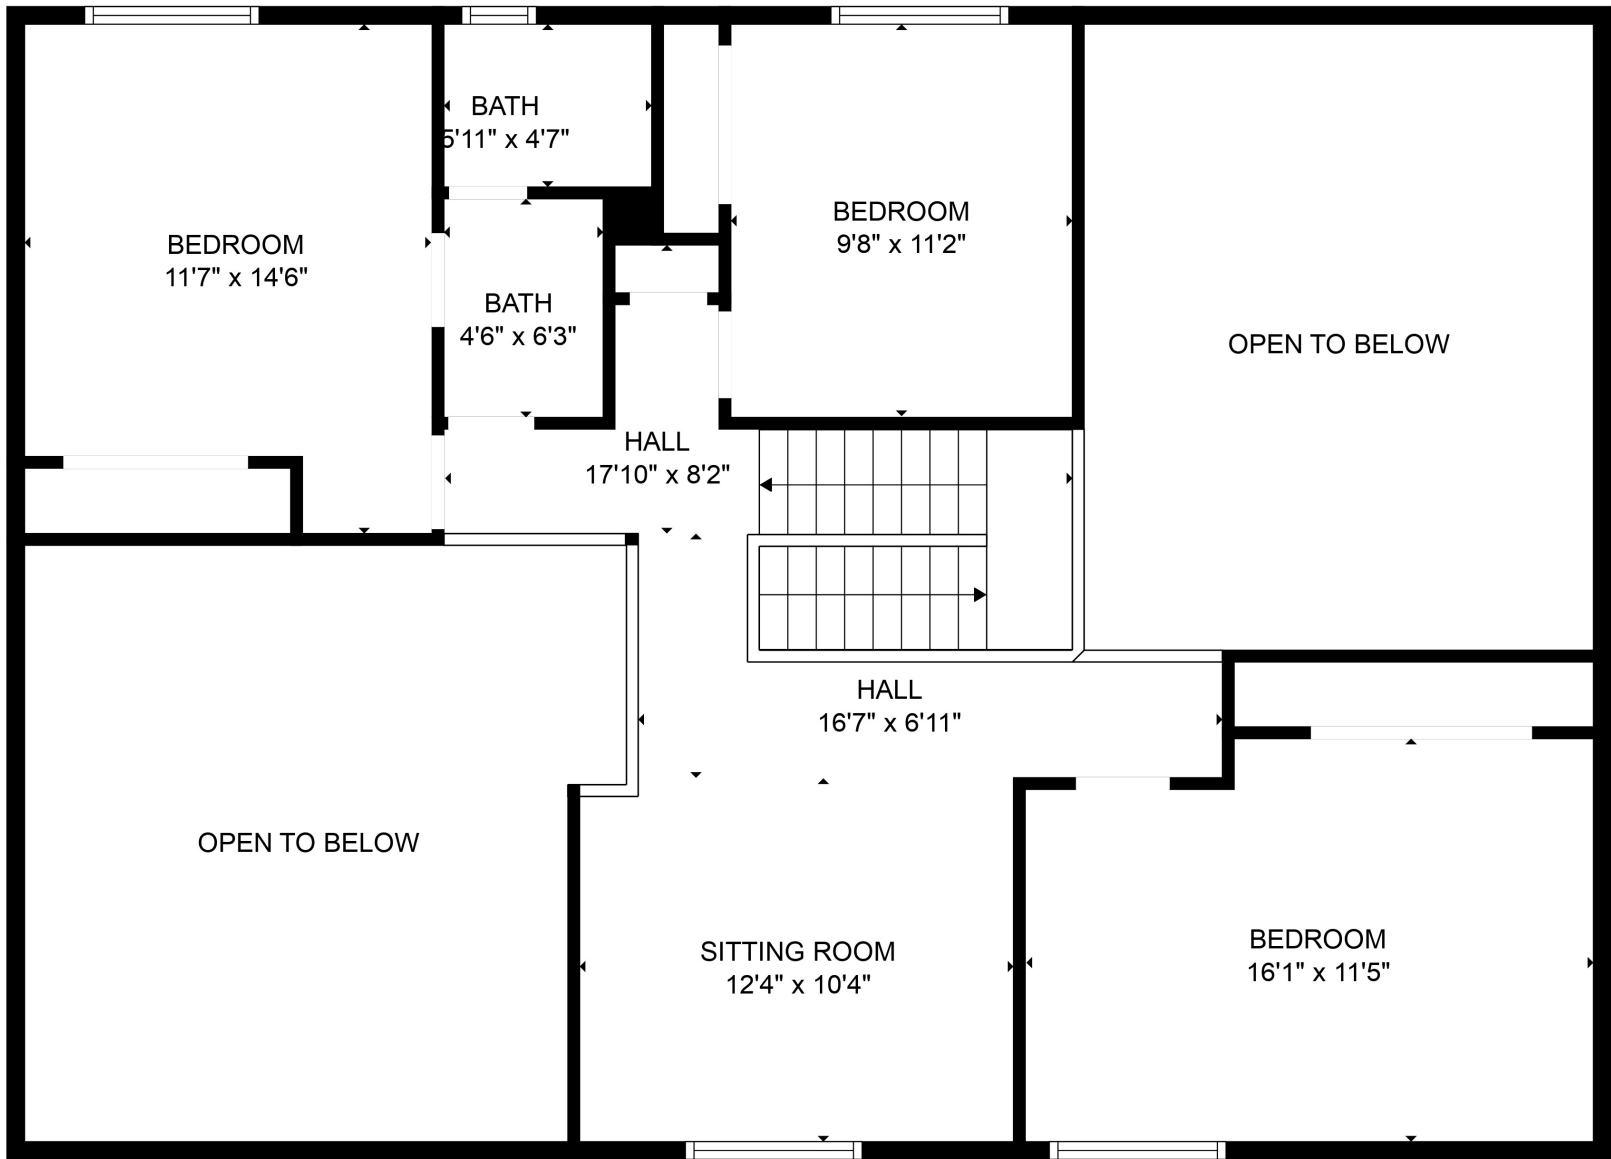

FLOOR 1

FLOOR 2

Estimated areas

GLA FLOOR 1: 1998 sq. ft, excluded 596 sq. ft
 GLA FLOOR 2: 929 sq. ft, excluded 563 sq. ft
 Total GLA 2927 sq. ft, total scanned area 3523 sq. ft

Estimated areas

GLA FLOOR 1: 1998 sq. ft, excluded 596 sq. ft
 GLA FLOOR 2: 929 sq. ft, excluded 563 sq. ft
 Total GLA 2927 sq. ft, total scanned area 3523 sq. ft

Estimated areas

GLA FLOOR 1: 1998 sq. ft, excluded 596 sq. ft
 GLA FLOOR 2: 929 sq. ft, excluded 563 sq. ft
 Total GLA 2927 sq. ft, total scanned area 3523 sq. ft