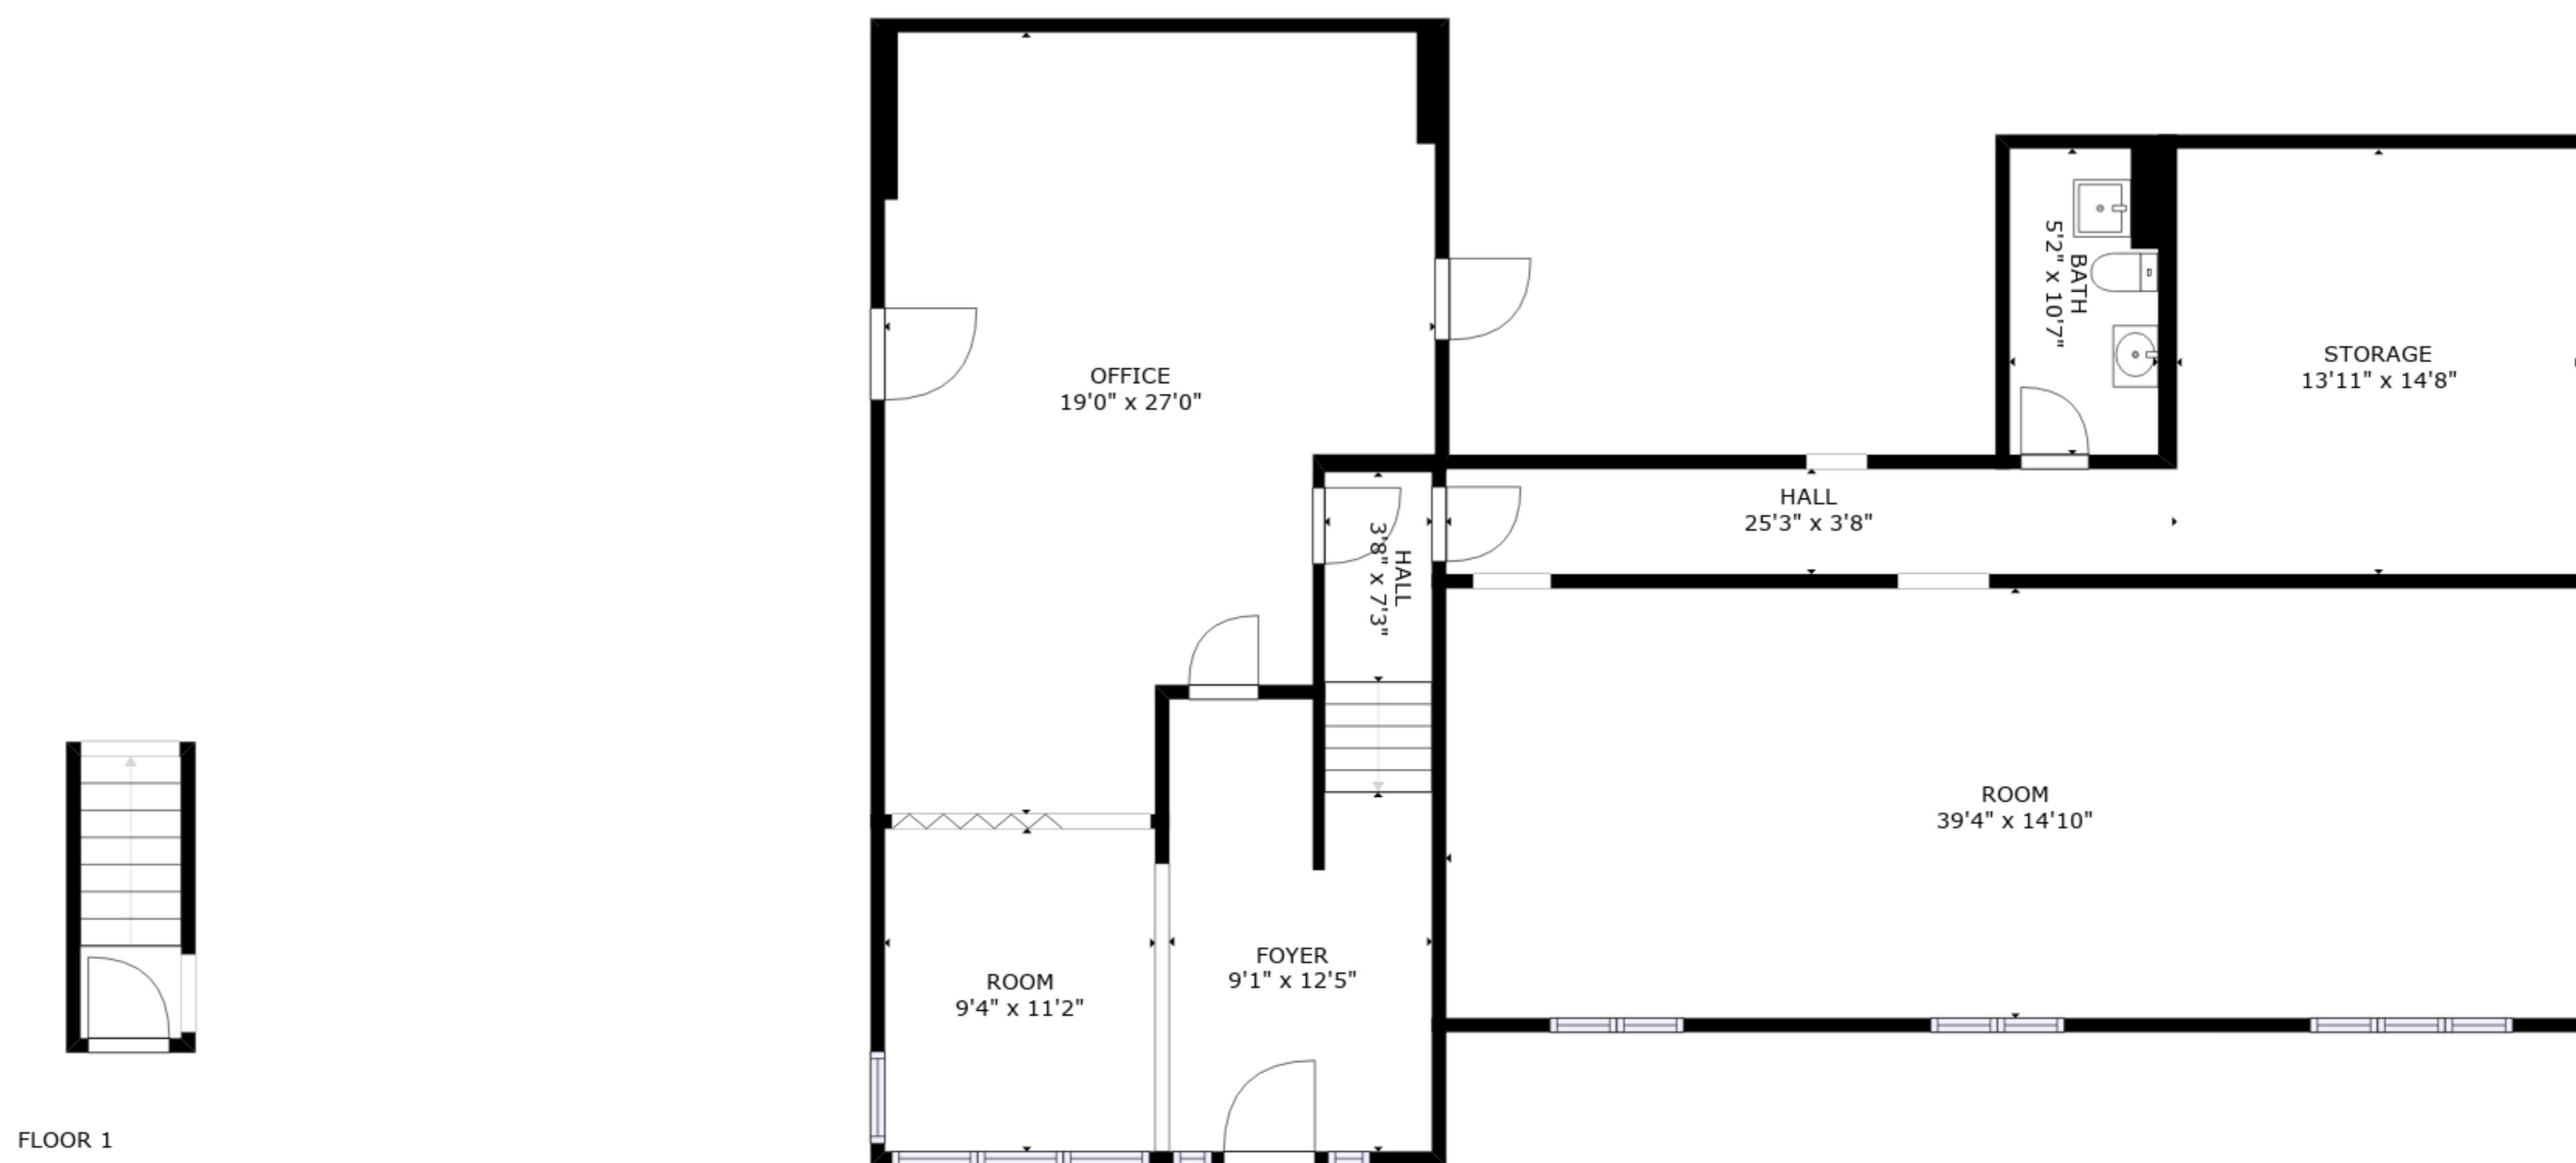

FLOOR 2

FLOOR 1

GROSS INTERNAL AREA
 FLOOR 1: 1742 sq. ft, FLOOR 2: 3185 sq. ft
 TOTAL: 4927 sq. ft

SIZES AND DIMENSIONS ARE APPROXIMATE, ACTUAL MAY VARY.